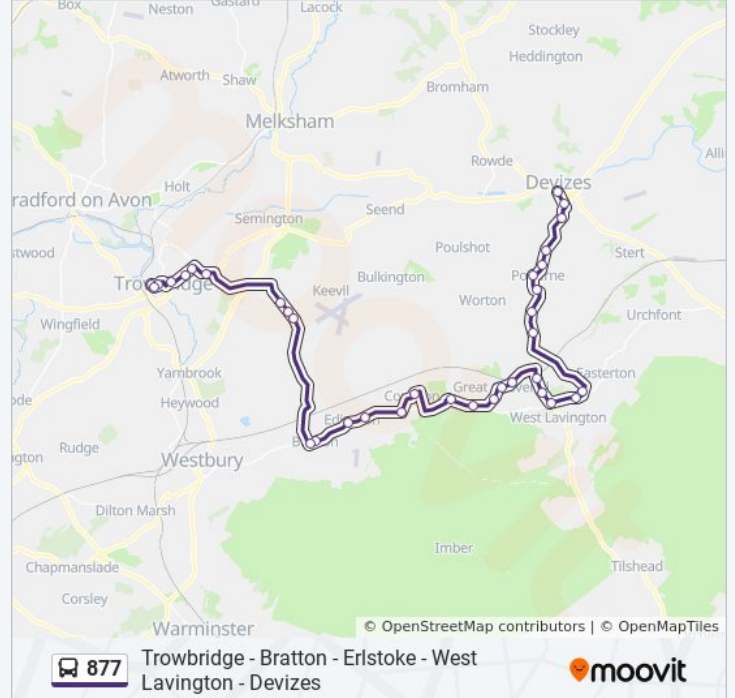

(1) Devizes: 17:20

Use the Moovit App to find the closest 877 bus station near you and find out when is the next 877 bus arriving.

**Direction: Devizes**

35 stops

[VIEW LINE SCHEDULE](#)

- Manvers House, Trowbridge
- Sainsbury, Trowbridge
- Union Street, Trowbridge
- Fire Station, Trowbridge
- Kenton Drive, Trowbridge
- Fieldways, Trowbridge
- Newhurst Park, Paxcroft Mead
- Newleaze, Steeple Ashton
- St Marys, Steeple Ashton
- Memorial, Steeple Ashton
- Manor Fields, Bratton
- The Duke, Bratton
- Monastery Road, Edington
- Old Schoolhouse, Edington
- The Turn, Coulston
- Village Hall, Coulston
- High Street, Erlestoke
- Victoria Park, Great Cheverell
- Chitham Close, Great Cheverell
- Hill Corner, Great Cheverell
- Railway Bridge, Great Cheverell

**877 bus Info**

**Direction:** Devizes

**Stops:** 35

**Trip Duration:** 57 min

**Line Summary:**

Railway Bridge, Littleton Panell

Pagnell Lane, Littleton Panell

Crossroads, West Lavington

Park Road, Market Lavington

Roman Way, Market Lavington

Freith Farm, Potterne Wick

Cadley Farm Turn, Potterne Wick

Wick Terrace, Potterne Wick

Porch House, Potterne

Blackberry Lane, Potterne

Hartmoor Lane, Potterne

Wick Lane, Devizes

Long Street, Devizes

The Pelican, Devizes

877 bus time schedules and route maps are available in an offline PDF at [moovitapp.com](https://moovitapp.com). Use the [Moovit App](#) to see live bus times, train schedule or subway schedule, and step-by-step directions for all public transit in South West.