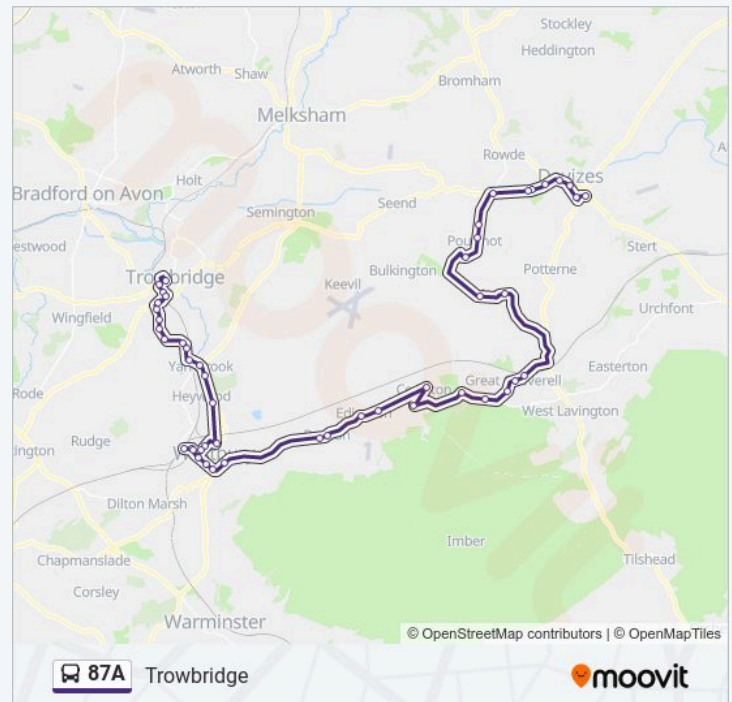

87A bus Info

Direction: Devizes

Stops: 51

Trip Duration: 70 min

Line Summary:

- Barclays Bank, Westbury
- Edward Street, Westbury
- Old School House, Westbury
- Cemetery, Westbury
- Manor Fields, Bratton
- The Duke, Bratton
- Monastery Road, Edington
- Old Schoolhouse, Edington
- The Turn, Coulston
- High Street, Erlestoke
- Victoria Park, Great Cheverell
- Pear Tree Corner, Great Cheverell
- Chitham Close, Great Cheverell
- Hill Corner, Great Cheverell
- Sandleaze, Worton
- Rose And Crown, Worton
- Village Hall, Worton
- Village Hall, Worton
- Rose And Crown, Worton
- Sandleaze, Worton
- Mill Lane, Poulshot
- The Hall, Poulshot
- The Raven, Poulshot
- Poulshot Turn, Caen Hill
- Business Centre, Devizes
- Black Horse, Devizes
- Browfort, Devizes
- Market Place Bus Island, Devizes
- Southgate, Devizes
- Secondary School Bus Pk, Devizes

Sandleaze, Worton

Railway Bridge, Great Cheverell

Hill Corner, Great Cheverell

Chitham Close, Great Cheverell

Victoria Park, Great Cheverell

High Street, Erlestoke

The Turn, Coulston

Village Hall, Coulston

Old Schoolhouse, Edington

Monastery Road, Edington

The Duke, Bratton

Castle Road, Bratton

Old School House, Westbury

Haynes Road, Westbury

Police Station, Westbury

Rosefield Way, Westbury

87A bus Info

Direction: Trowbridge

Stops: 49

Trip Duration: 69 min

Line Summary:

Farleigh Close, Westbury

Frogmore Park, Westbury

The Mead, Westbury