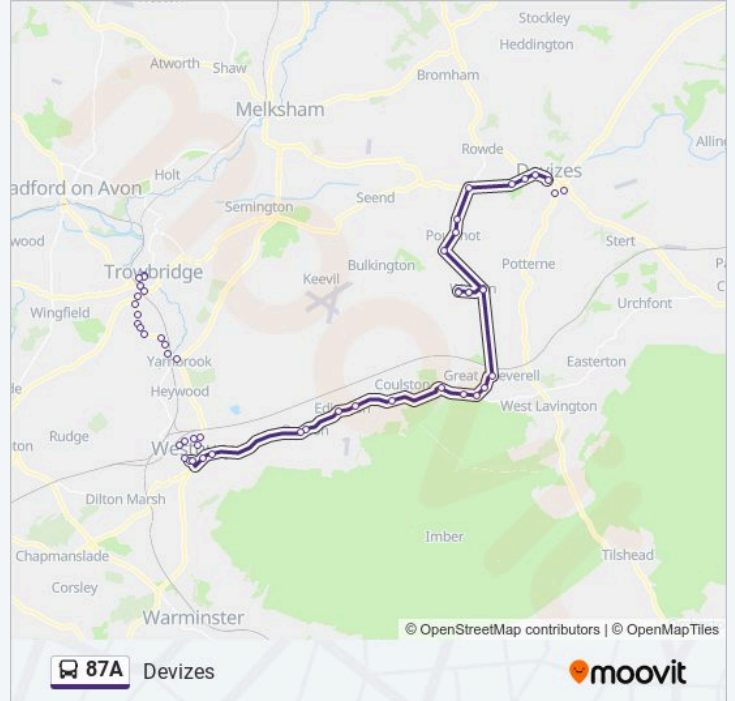

Direction: Devizes

51 stops

[VIEW LINE SCHEDULE](#)

- Manvers House, Trowbridge
- Fore Street, Trowbridge
- Town Bridge, Trowbridge
- County Hall, Trowbridge
- Mortimer Street, Trowbridge
- The Ship, Trowbridge
- Yeoman Way, Trowbridge
- College Road, Trowbridge
- Newland Place, Trowbridge
- B And Q, Trowbridge
- Spitfire Retail Park, Trowbridge
- White Horse Business Park, Trowbridge
- White Horse Business Park, Trowbridge
- White Horse Business Park Turn, Yarnbrook
- Crossroads, Yarnbrook
- Co-Op Supermarket, Westbury
- Trowbridge Road, Westbury
- The Mead, Westbury
- Frogmore Park, Westbury
- Farleigh Close, Westbury
- Police Station, Westbury

87A bus Info

Direction: Devizes

Stops: 51

Trip Duration: 70 min

Line Summary:

- Barclays Bank, Westbury
- Edward Street, Westbury
- Old School House, Westbury
- Cemetery, Westbury
- Manor Fields, Bratton
- The Duke, Bratton
- Monastery Road, Edington
- Old Schoolhouse, Edington
- The Turn, Coulston
- High Street, Erlestoke
- Victoria Park, Great Cheverell
- Pear Tree Corner, Great Cheverell
- Chitham Close, Great Cheverell
- Hill Corner, Great Cheverell
- Sandleaze, Worton
- Rose And Crown, Worton
- Village Hall, Worton
- Village Hall, Worton
- Rose And Crown, Worton
- Sandleaze, Worton
- Mill Lane, Poulshot
- The Hall, Poulshot
- The Raven, Poulshot
- Poulshot Turn, Caen Hill
- Business Centre, Devizes
- Black Horse, Devizes
- Browfort, Devizes
- Market Place Bus Island, Devizes
- Southgate, Devizes
- Secondary School Bus Pk, Devizes

Direction: Trowbridge

49 stops

87A bus Time Schedule

Trowbridge Route Timetable:

Secondary School Bus Pk, Devizes

Long Street, Devizes

The Pelican, Devizes

Avon Terrace, Devizes

87A bus Info

Direction: Trowbridge

Stops: 49

Trip Duration: 69 min

Line Summary:

Farleigh Close, Westbury

Frogmore Park, Westbury

The Mead, Westbury