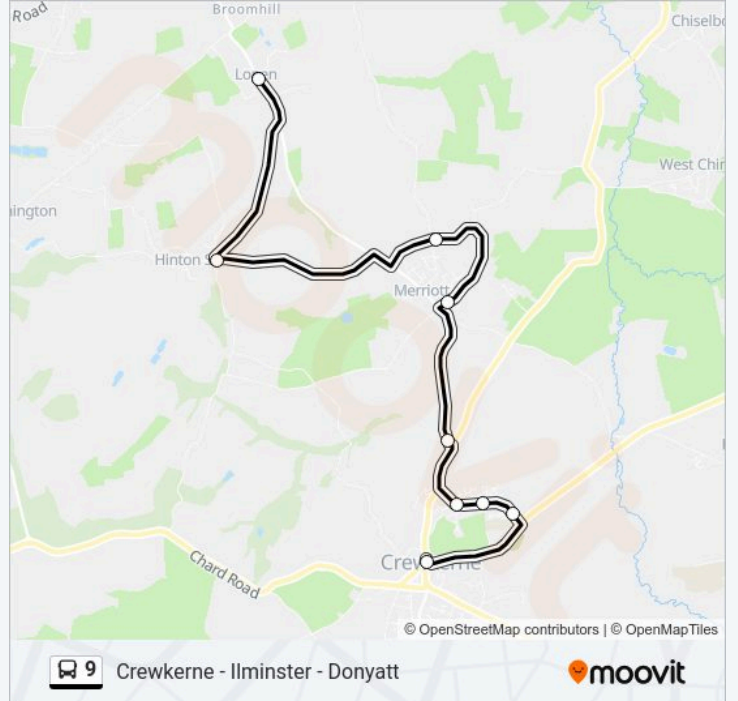

**Direction:** Donyatt

**Stops:** 24

**Trip Duration:** 32 min

**Line Summary:**

Horlicks Factory, Ilminster

Herne House, Horton Cross

The George Inn, Donyatt

- Kings Arms, Crewkerne
- Wadham School, Crewkerne
- Laburnham Crescent, Broadshard
- Bincombe Drive, Broadshard
- Ribblesdale, Broadshard
- The Old Chapel, Merriottsford
- The Church, Merriott
- The Crossroads, Hinton St George
- Court Farm, Lopen

**Line Summary:**

**Direction: Crewkerne**

27 stops

[VIEW LINE SCHEDULE](#)

- The George Inn, Donyatt
- Phone Box, Donyatt
- Lamb Inn, Horton Cross
- Herne View, Horton Cross
- Horlicks Factory, Ilminster
- Trafalgar Court, Winterhay Green
- St Joseph's Church, Ilminster
- West Street, Ilminster
- Holly Cottage, Ilminster
- Market House, Ilminster
- Orchard Vale, Ilminster
- Medical Centre, Ilminster
- Minster View, Ilminster
- Blackdown View, Ilminster
- War Memorial, Whitelackington
- The Peels, Seavington St Mary
- Rowdells Orchard, Seavington St Mary
- The Volunteer, Seavington St Michael

**Direction:** Crewkerne

**Stops:** 27

**Trip Duration:** 39 min

**Line Summary:**

Cross Tree Cottages, Lopen

The Crossroads, Hinton St George

The Church, Merriott

Langdons Cottage, Merriottsford