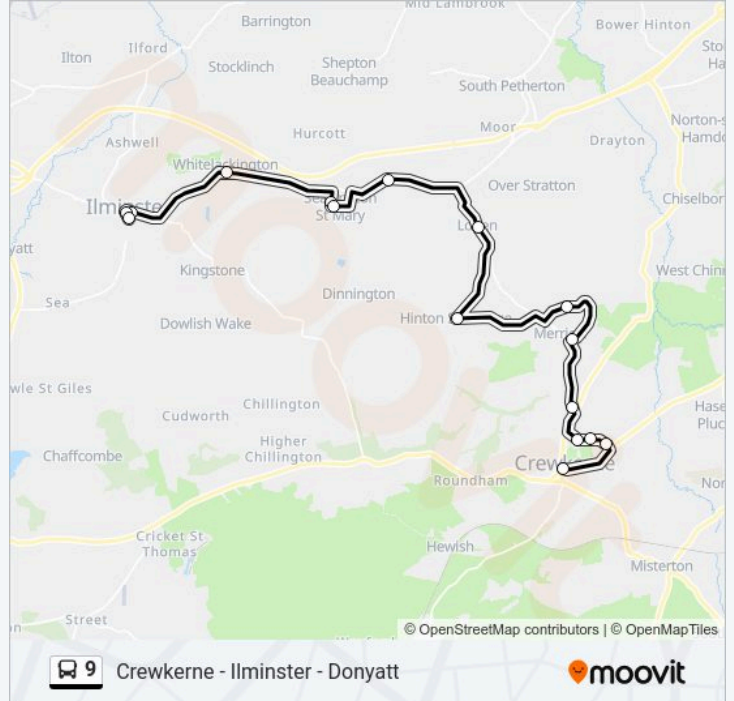

**Direction:** Donyatt

**Stops:** 24

**Trip Duration:** 32 min

**Line Summary:**

Horlicks Factory, Ilminster

Herne House, Horton Cross

The George Inn, Donyatt

### Direction: Ilminster

16 stops

[VIEW LINE SCHEDULE](#)

Kings Arms, Crewkerne

Wadham School, Crewkerne

Laburnham Crescent, Broadshard

Bincombe Drive, Broadshard

Ribblesdale, Broadshard

### 9 bus Info

**Direction:** Ilminster

**Stops:** 16

**Trip Duration:** 41 min

**Line Summary:**

**Direction: Lopen**

9 stops

[VIEW LINE SCHEDULE](#)