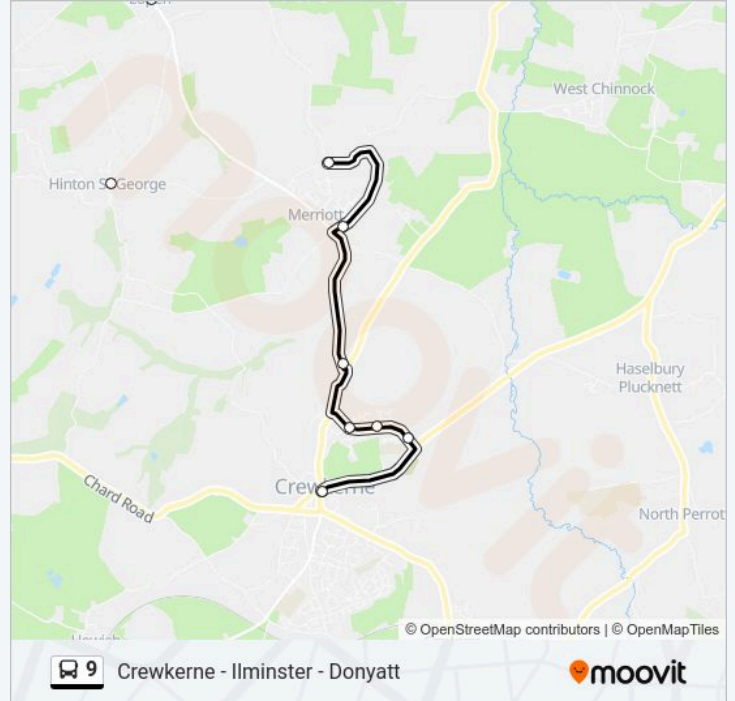

**Line Summary:**

**Direction: Crewkerne**

27 stops

[VIEW LINE SCHEDULE](#)

- The George Inn, Donyatt
- Phone Box, Donyatt
- Lamb Inn, Horton Cross
- Herne View, Horton Cross
- Horlicks Factory, Ilminster
- Trafalgar Court, Winterhay Green
- St Joseph's Church, Ilminster
- West Street, Ilminster
- Holly Cottage, Ilminster
- Market House, Ilminster
- Orchard Vale, Ilminster
- Medical Centre, Ilminster
- Minster View, Ilminster
- Blackdown View, Ilminster
- War Memorial, Whitelackington
- The Peels, Seavington St Mary
- Rowdells Orchard, Seavington St Mary
- The Volunteer, Seavington St Michael

**Direction:** Crewkerne

**Stops:** 27

**Trip Duration:** 39 min

**Line Summary:**

Cross Tree Cottages, Lopen

The Crossroads, Hinton St George

The Church, Merriott

Langdons Cottage, Merriottsford

Broadshard Road Post Box, Broadshard

Bincombe Close, Broadshard

Laburnham Crescent, Broadshard

Wadham School, Crewkerne

George Hotel, Crewkerne

9 bus time schedules and route maps are available in an offline PDF at [moovitapp.com](https://moovitapp.com). Use the Moovit App to see live bus times, train schedule or subway schedule, and step-by-step directions for all public transit in South West.