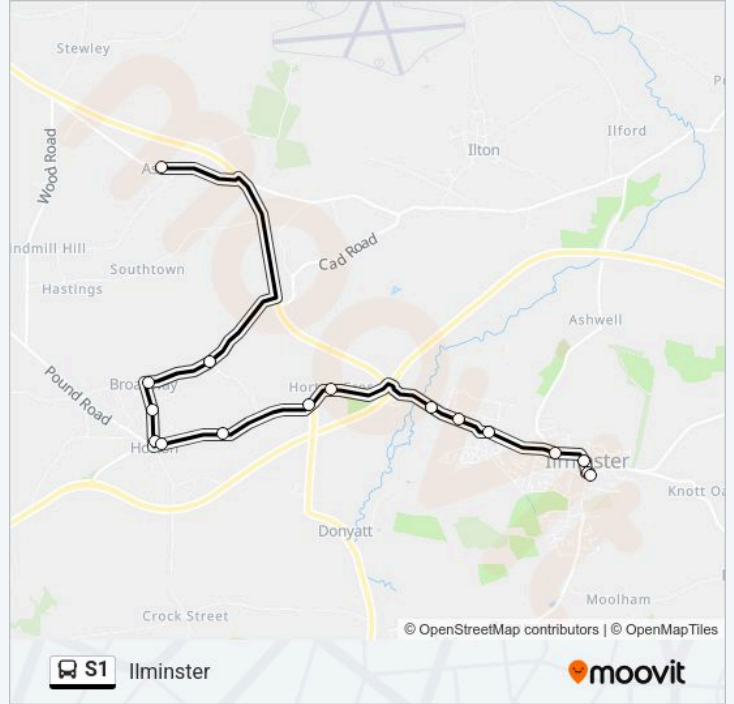

Direction: Ashill (Somerset)

17 stops

[VIEW LINE SCHEDULE](#)

The Square

Tesco

Orchard Vale

Canal Way

Medical Centre

S1 bus Info

Direction: Ashill (Somerset)

Stops: 17

Trip Duration: 21 min

Line Summary:

Direction: Ilminster

16 stops

[VIEW LINE SCHEDULE](#)

- Ashill Farm
- Suggs Lane
- Stores
- Bullen Bridge
- Goose Lane
- Five Dials Inn
- Puddlebridge
- Lamb Inn
- Herne View
- Horlicks Factory
- Trafalgar Court
- St Joseph's Church
- West Street
- Holly Cottage
- Market House
- The Square

S1 bus Info

Direction: Ilminster

Stops: 16

Trip Duration: 23 min

Line Summary:

S1 bus time schedules and route maps are available in an offline PDF at moovitapp.com. Use the Moovit App to see live bus times, train schedule or subway schedule, and step-by-step directions for all public transit in South West.