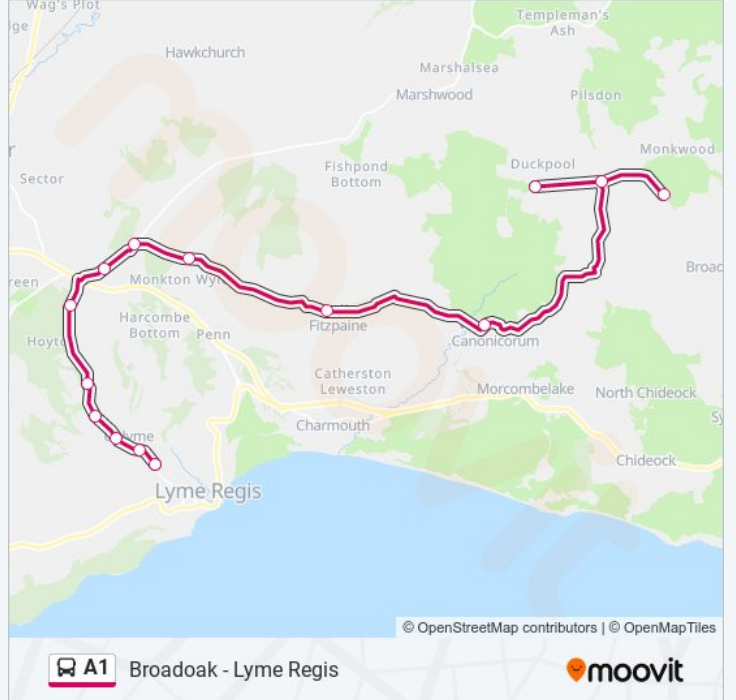

A1 bus time schedules and route maps are available in an offline PDF at moovitapp.com. Use the Moovit App to see live bus times, train schedule or subway schedule, and step-by-step directions for all public transit in South West.

© 2024 Moovit - All Rights Reserved