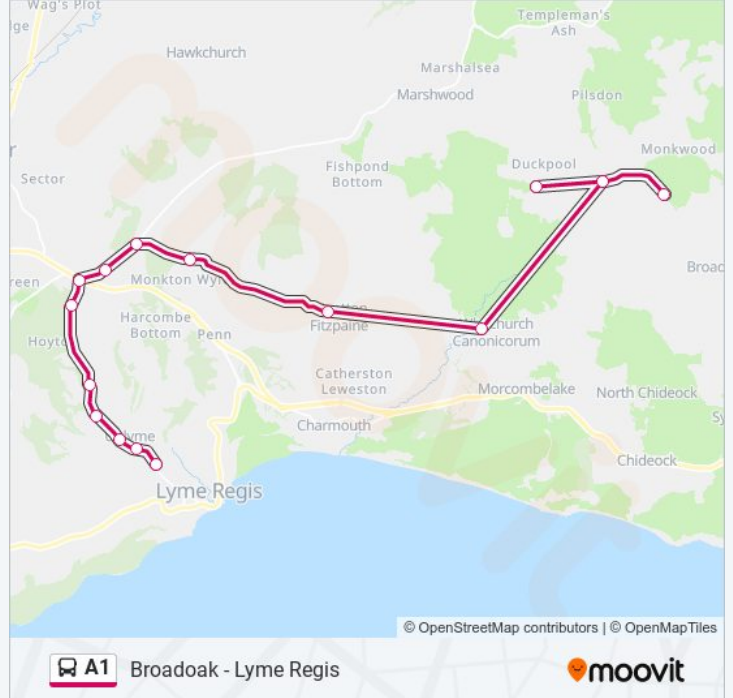

Broadoak - Lyme Regis

[Get The App](#)

The A1 bus line (Broadoak - Lyme Regis) has 2 routes. For regular weekdays, their operation hours are:

(1) Lyme Regis: 07:28(2) Shave Cross: 15:35

Use the Moovit App to find the closest A1 bus station near you and find out when is the next A1 bus arriving.

Direction: Lyme Regis

16 stops

[VIEW LINE SCHEDULE](#)

- Stoke Mill Lane, Shave Cross
- Shave Cross Inn, Shave Cross
- Taphouse Farm, Shave Cross
- Shave Cross Inn, Shave Cross
- Cross Cottage, Whitchurch Canonicorum
- Meerhay Lane, Wootton Fitzpaine
- Cross Roads, Monkton Wyld
- Monkton Wyld Cross, Monkton Wyld
- Fairview Store, Raymonds Hill
- Hunters Lodge Inn, Raymonds Hill
- Stonecrest, Raymonds Hill
- Cathole Lane, Yawl
- Post Box, Yawl
- Talbot Arms, Uplyme
- Whalley Lane, Uplyme
- Woodroffe School, Lyme Regis

A1 bus Time Schedule

Lyme Regis Route Timetable:

Sunday	Not Operational
Monday	Not Operational
Tuesday	07:28
Wednesday	07:28
Thursday	07:28
Friday	07:28
Saturday	Not Operational

A1 bus Info

Direction: Lyme Regis

Stops: 16

Trip Duration: 60 min

Line Summary:

Direction: Shave Cross

15 stops

[VIEW LINE SCHEDULE](#)

- Woodroffe School, Lyme Regis
- Whalley Lane, Uplyme
- Talbot Arms, Uplyme
- Lime Kiln Lane, Yawl
- Cathole Lane, Yawl
- Stonecrest, Raymonds Hill
- Fairview Store, Raymonds Hill
- Monkton Wild Cross, Monkton Wyld
- Cross Roads, Monkton Wyld
- Meerhay Lane, Wootton Fitzpaine
- Lower Street, Whitchurch Canonicorum
- Shave Cross Inn, Shave Cross
- Taphouse Farm, Shave Cross
- Shave Cross Inn, Shave Cross
- Stoke Mill Lane, Shave Cross