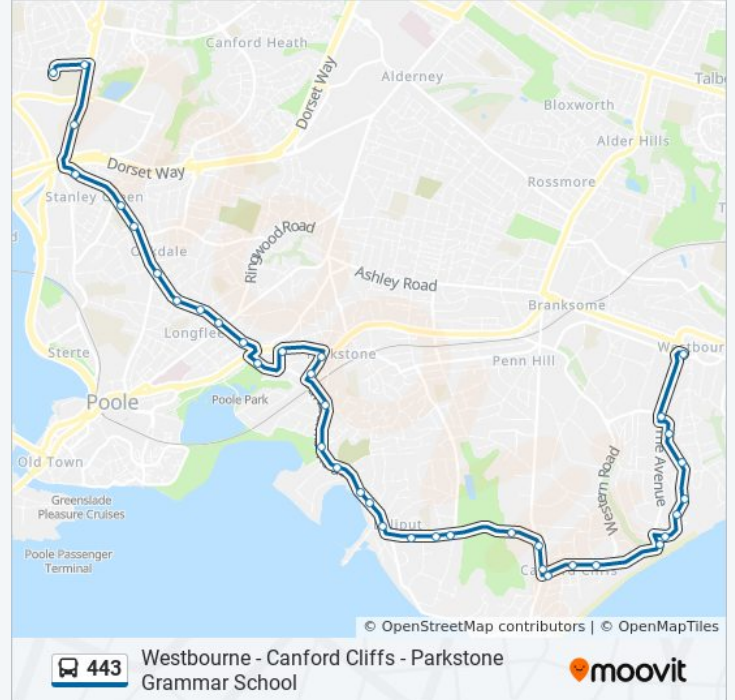

Direction: Waterloo Estate

Stops: 37

Trip Duration: 50 min

Line Summary:

Whitecliff Post Office, Parkstone

Mentone Road, Parkstone

Ashley Cross, Parkstone

Willow Park, Parkstone

Park Gates, Parkstone

Fernside Avenue, Parkstone

Shah Of Persia, Poole

Harbour Hill Road, Oakdale

Pound Lane, Oakdale

New Inn, Oakdale

Service Station, Oakdale

Heath Avenue, Stanley Green

The Fleetsbridge, Stanley Green

Hatch Pond Road, Waterloo Estate

Parkstone Grammar School, Waterloo Estate

Direction: Westbourne

35 stops

[VIEW LINE SCHEDULE](#)

Parkstone Grammar School, Waterloo Estate

Hatch Pond Road, Waterloo Estate

443 bus Info

Direction: Westbourne

Stops: 35

Trip Duration: 42 min

Line Summary:

Elgin Road, Lilliput

Blue Lagoon, Lilliput

Blake Dene Road, Lilliput