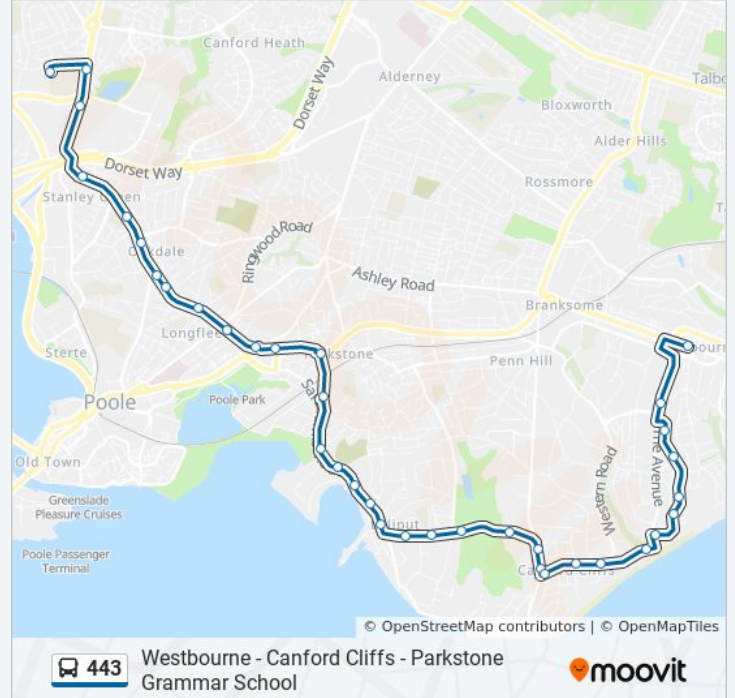

Direction: Waterloo Estate

Stops: 37

Trip Duration: 50 min

Line Summary:

Whitecliff Post Office, Parkstone

Mentone Road, Parkstone

Ashley Cross, Parkstone

Willow Park, Parkstone

443 bus Info

Direction: Westbourne

Stops: 35

Trip Duration: 42 min

Line Summary:

Elgin Road, Lilliput

Blue Lagoon, Lilliput

Blake Dene Road, Lilliput

Canford Cliffs Parade, Canford Cliffs

Martello Park, Canford Cliffs

Branksome Chine, Canford Cliffs

Denecote Lodge, Canford Cliffs

Inn In the Park, Canford Cliffs

Branksome Dene Chine, Canford Cliffs

Tower Road, Branksome Park

Herbert Road, Branksome Park

The Avenue, Branksome Park

County Gates, Westbourne

443 bus time schedules and route maps are available in an offline PDF at moovitapp.com. Use the [Moovit App](#) to see live bus times, train schedule or subway schedule, and step-by-step directions for all public transit in South West.