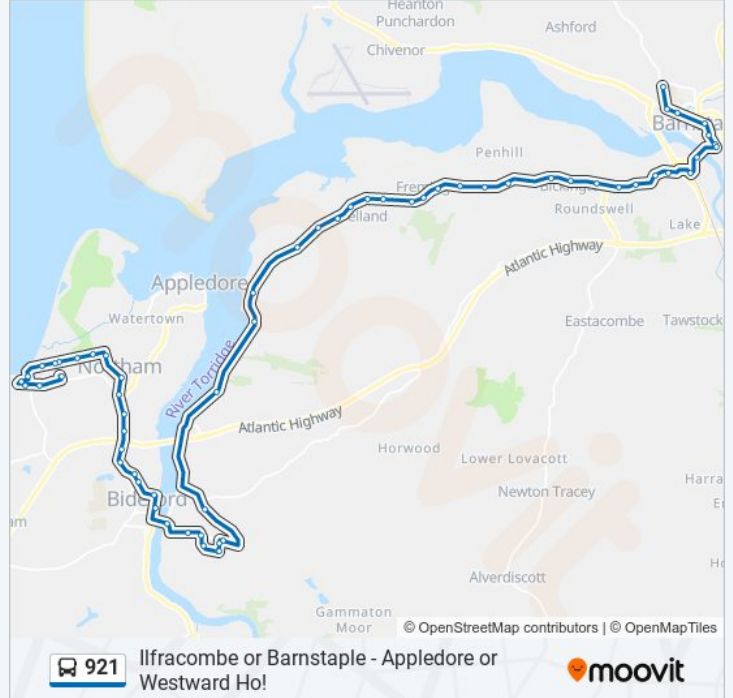

**Stops:** 61

**Trip Duration:** 90 min

**Line Summary:**

Royal Hotel, Bideford

Avon Road, East-The-Water

Sentry Corner, East-The-Water

Barton Tors, East-The-Water

Gammaton Road, East-The-Water

Welch's Lane, Lower Yelland

Lagoon View, Lower Yelland

Pottery Lane, Lower Yelland

Post Office, Yelland

Allenstyle, Yelland

Yelland Road, Fremington

Beechfield Road, Fremington

Beechfield, Fremington

New Inn, Fremington

Taw View, Muddlebridge

Muddlebridge

Magdala, Bickington

Garage, Bickington

End Of Ellerslie Road, Roundswell

Woodville, Roundswell

Bickington Road, Roundswell

Stafford, Sticklepath

High Wall, Sticklepath

Opposite Station Entrance, Barnstaple

Sticklepath Terrace, Barnstaple

Bus Station, Barnstaple

Bus Station, Barnstaple

Queens Theatre, Barnstaple

Green Lanes, Barnstaple