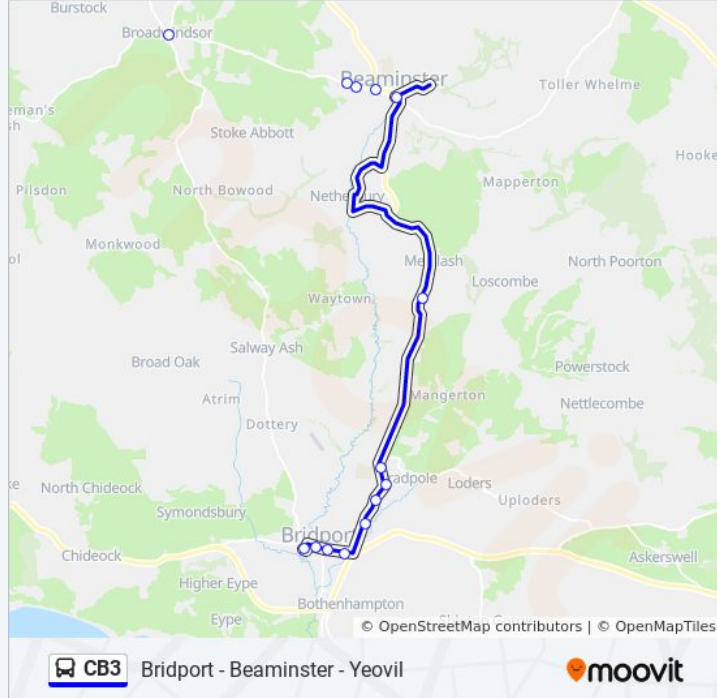

CB3 bus Info

Direction: Bridport

Stops: 22

Trip Duration: 30 min

Line Summary:

East Bridge, Bridport

Natwest Bank, Bridport

Town Centre, Bridport

Bus Station, Bridport

Direction: Broadwindsor

21 stops

[VIEW LINE SCHEDULE](#)

Bus Station, Bridport

Town Centre, Bridport

Natwest Bank, Bridport

East Street Bridge, Bridport