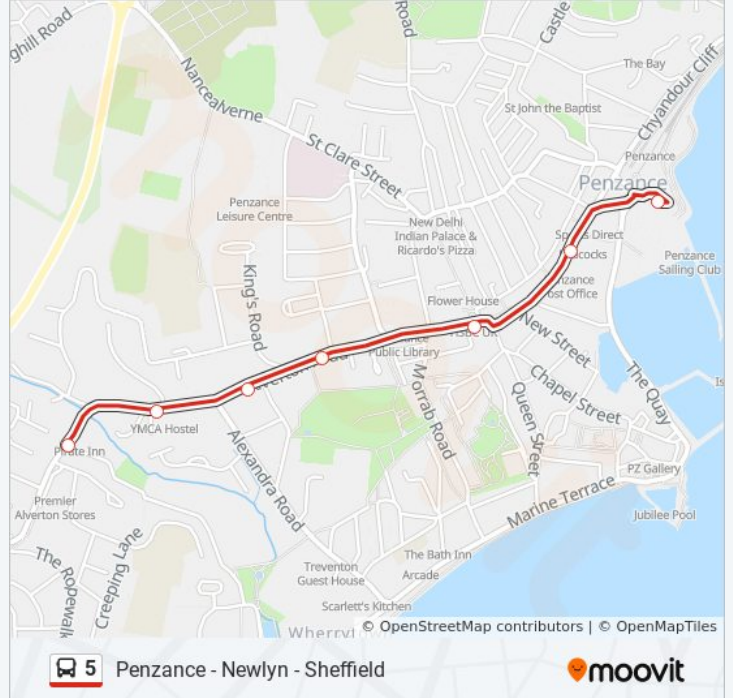

**5 bus Info**

**Direction:** Newlyn  
**Stops:** 16  
**Trip Duration:** 12 min  
**Line Summary:**

**Direction: Penzance**

7 stops

[VIEW LINE SCHEDULE](#)

- Bus Station, Penzance
- Market Jew Street, Penzance
- Green Market, Penzance
- St Claire'S, Penzance
- Top Of Alexandra Road, Penzance
- Ymca, Penzance
- Love Lane, Penzance

### Direction: Penzance

18 stops

[VIEW LINE SCHEDULE](#)

- South Place, Sheffield
- Boslandew Hill, Paul
- Gwavas Cross Roads, Newlyn
- Gwavas Estate, Newlyn
- Chywoone Avenue, Newlyn
- Chywoone Crescent, Newlyn
- Chywoone Avenue, Newlyn
- Gwavas Estate, Newlyn
- Chywoone Hill, Newlyn
- Newlyn Bridge, Newlyn
- Newlyn Coombe, Newlyn
- Newlyn Cross Roads, Newlyn
- Crossroads, Newlyn
- Alverton, Penzance
- Ymca, Penzance
- First And Last, Penzance
- Market Jew Street, Penzance
- Bus Station, Penzance

### 5 bus Info

**Direction:** Sheffield

**Stops:** 21

**Trip Duration:** 24 min

**Line Summary:**

Gwavas Estate, Newlyn

Long Row, Sheffield

South Place, Sheffield