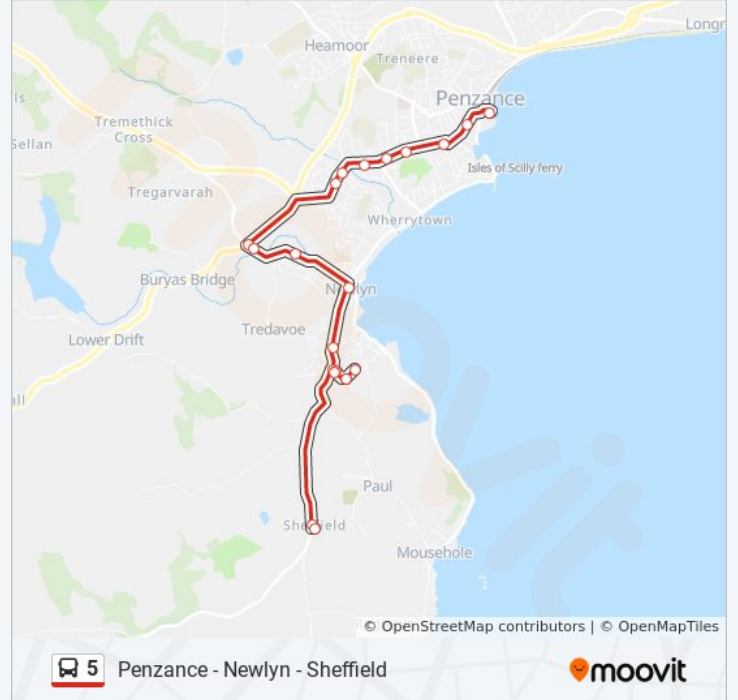

### 5 bus Info

**Direction:** Sheffield

**Stops:** 21

**Trip Duration:** 24 min

**Line Summary:**

Gwavas Estate, Newlyn

Long Row, Sheffield

South Place, Sheffield