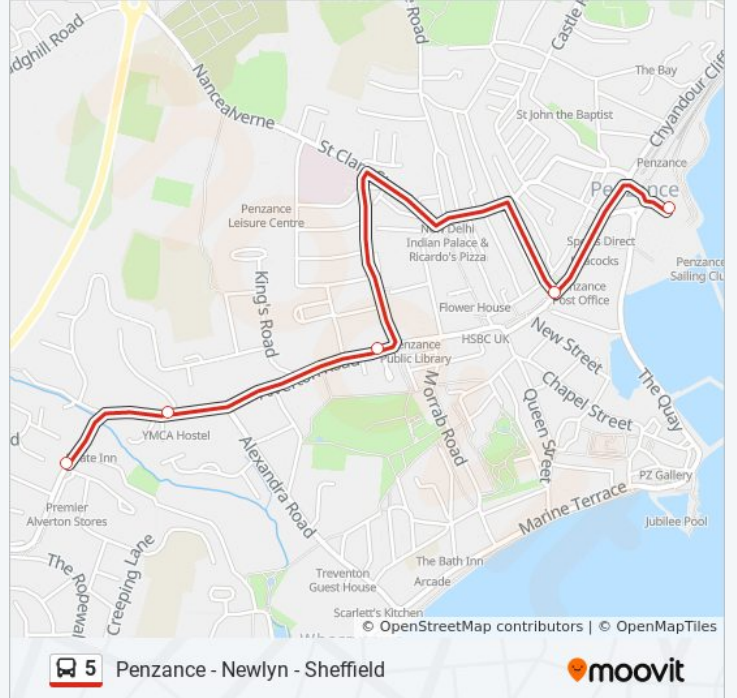

### Direction: Penzance

18 stops

[VIEW LINE SCHEDULE](#)

- South Place, Sheffield
- Boslandew Hill, Paul
- Gwavas Cross Roads, Newlyn
- Gwavas Estate, Newlyn
- Chywoone Avenue, Newlyn
- Chywoone Crescent, Newlyn
- Chywoone Avenue, Newlyn
- Gwavas Estate, Newlyn
- Chywoone Hill, Newlyn
- Newlyn Bridge, Newlyn
- Newlyn Coombe, Newlyn
- Newlyn Cross Roads, Newlyn
- Crossroads, Newlyn
- Alverton, Penzance
- Ymca, Penzance
- First And Last, Penzance
- Market Jew Street, Penzance
- Bus Station, Penzance

### 5 bus Info

**Direction:** Penzance

**Stops:** 18

**Trip Duration:** 30 min

**Line Summary:**

### Direction: Sheffield

21 stops

[VIEW LINE SCHEDULE](#)

- Bus Station, Penzance
- Market Jew Street, Penzance
- Green Market, Penzance
- St Claire'S, Penzance
- Top Of Alexandra Road, Penzance
- Ymca, Penzance
- Love Lane, Penzance
- Lansdowne Place, Penzance
- Crossroads, Newlyn
- Newlyn Cross Roads, Newlyn
- Newlyn Coombe, Newlyn
- Newlyn Bridge, Newlyn
- Chywoone Hill, Newlyn
- Gwavas Crossroads, Newlyn
- Gwavas Estate, Newlyn
- Chywoone Avenue, Newlyn
- Chywoone Crescent, Newlyn
- Chywoone Avenue, Newlyn

### 5 bus Info

**Direction:** Sheffield

**Stops:** 21

**Trip Duration:** 24 min

**Line Summary:**

Gwavas Estate, Newlyn

Long Row, Sheffield

South Place, Sheffield