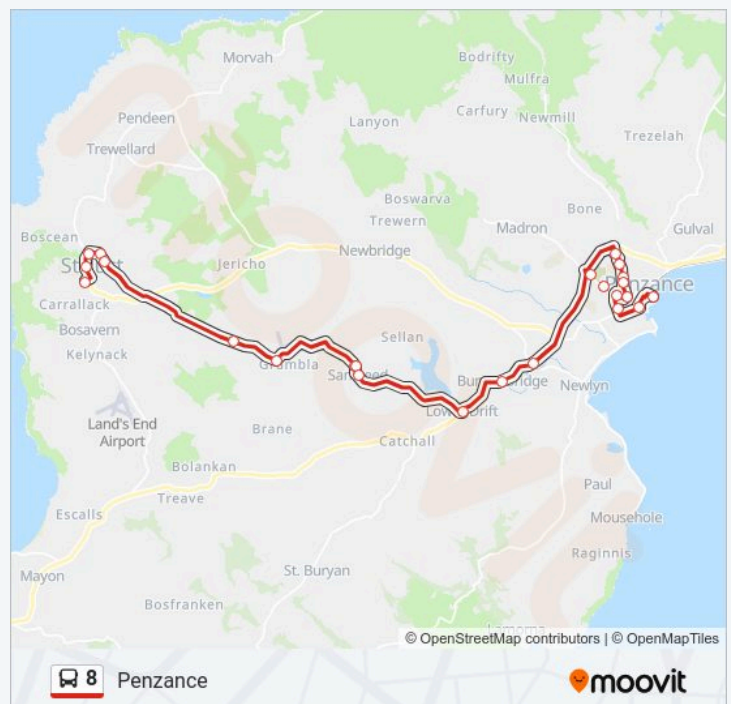

Bus Station, Penzance

Chyandour, Penzance

Sainsburys Car Park, Penzance

Sainsburys, Penzance

Halfords, Penzance

Morrisons, Long Rock

Direction: Penzance

24 stops

[VIEW LINE SCHEDULE](#)

St Just Terminus, St Just

Top Nancherrow Hill, St Just

Nancherrow, Tregeseal

Old Foundry Close, Tregeseal

The Turnpike, Tregeseal

Leswidden Farm, Grumbla

Lower Botrea, Grumbla

Beacon Estate, Sancreed

Beacon Estate, Sancreed

Sancreed Church, Sancreed

Elstree, Drift Crossroads

The Garage, Buryas Bridge

Crossroads, Newlyn

Pink Lodge, Penzance

St Clare, Penzance

Treneere Stores, Penzance

The Close, Penzance

Humphry Davy School, Penzance

Tremenhere Road, Chyandour

Tolver Road, Penzance

West Cornwall Hospital, Penzance

Penalverne Place, Penzance

Market Jew Street, Penzance

8 bus Time Schedule

Penzance Route Timetable:

Monday	08:20 - 17:20
Tuesday	08:20 - 17:20
Wednesday	08:20 - 17:20
Thursday	08:20 - 17:20
Friday	08:20 - 17:20
Saturday	08:20 - 17:20
Sunday	Not Operational

8 bus Info

Direction: Penzance

Stops: 24

Trip Duration: 39 min

Line Summary: