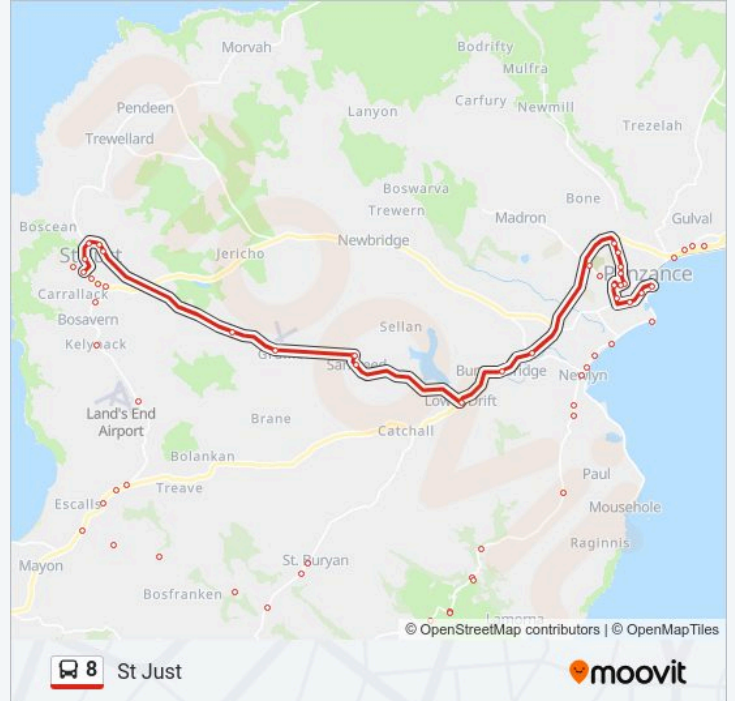

Newlyn Art Gallery, Newlyn

Newlyn Bridge, Newlyn

Chywoone Hill, Newlyn

Gwavas Crossroads, Newlyn

Crossroads, Newlyn

The Garage, Buryas Bridge

Elstree, Drift Crossroads

Sancreed Church, Sancreed

Beacon Estate, Sancreed

Beacon Estate, Sancreed

Lower Botrea, Grumbla

Leswidden Farm, Grumbla

Long Row, Sheffield

Menwinian, Boskenna

Lamorna Turn, Lamorna

Lamorna Turn, Lamorna

Lamorna Pottery, Lamorna

Menwinian, Boskenna

Merry Maidens, Boskenna

Post Office, St Buryan

Kew Pendra, St Buryan

Westmoor, Sparnon

Alsia, St Buryan

Penrose Farm, Crean

Trevar, Carn Towan

Sunny Corner Lane, Sennen

Escalls Chapel, Carn Towan

Trevedra Farm Campsite, Escalls

Friends Burial Ground, Escalls

Lands End Airport, St Just

Kelynack Farm, Kelynack

Top Of Kelynack, St Just