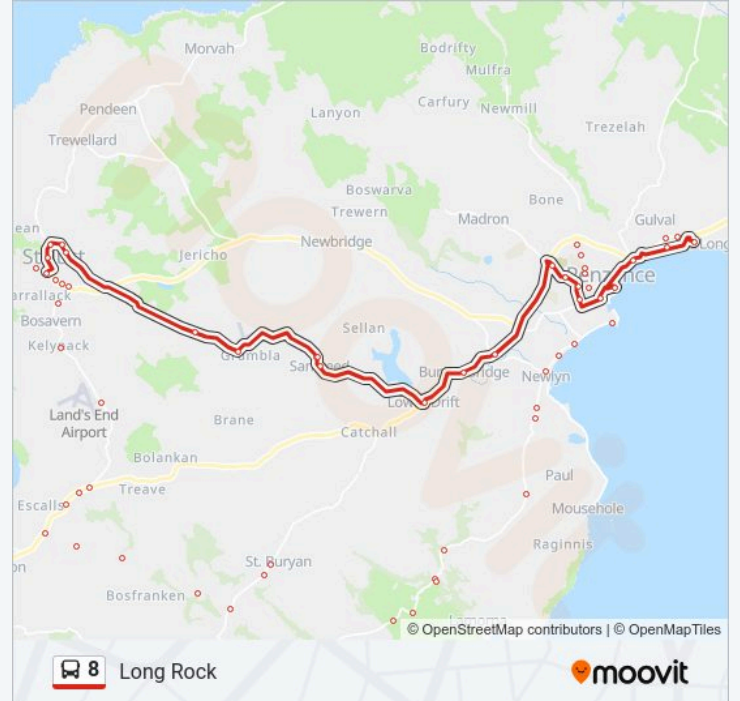

Merry Maidens, Boskenna

Menwinian, Boskenna

Lamorna Turn, Lamorna

Lamorna Turn, Lamorna

Lamorna Pottery, Lamorna

Leswidden Farm, Grumbla

Lower Botrea, Grumbla

Trevedra Farm Campsite, Escalls

Beacon Estate, Sancreed

Beacon Estate, Sancreed

Sancreed Church, Sancreed

Elstree, Drift Crossroads

The Garage, Buryas Bridge

Crossroads, Newlyn

Pink Lodge, Penzance

St Clare, Penzance

Kew Pendra, St Buryan

Long Row, Sheffield

Gwavas Cross Roads, Newlyn

Chywoone Hill, Newlyn

Newlyn Bridge, Newlyn

Lidden Road, Penzance

Treneere Stores, Penzance

The Close, Penzance

Humphry Davy School, Penzance

Tremenhere Road, Chyandour

Tolver Road, Penzance

West Cornwall Hospital, Penzance

Penalverne Place, Penzance

Lidl, Penzance

Market Jew Street, Penzance

Jubilee Pool, Penzance