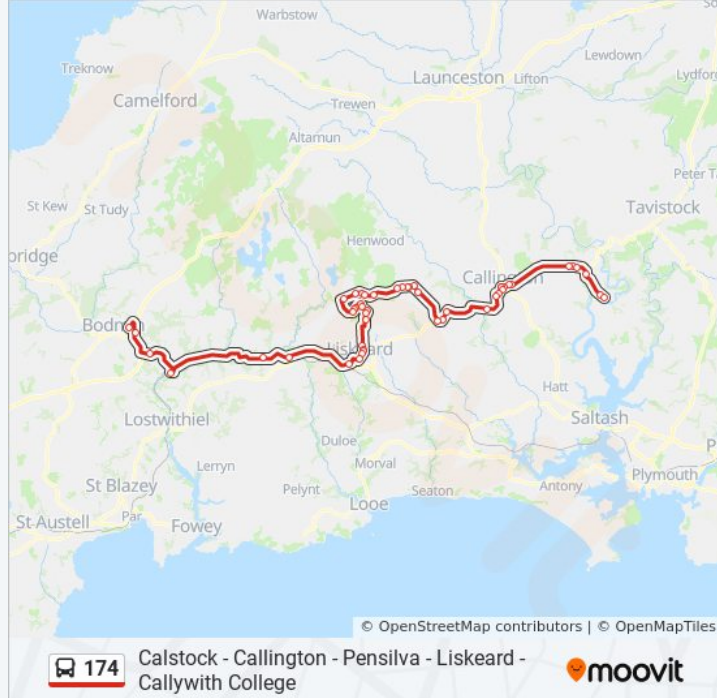

### Direction: Callington

47 stops

[VIEW LINE SCHEDULE](#)

Callywith College Car Park, Bodmin

Bodmin Business Park, Bodmin

Cooksland Industrial Estate, Bodmin

Newtons Maragte, Cooksland

Roundabout, Turfdown