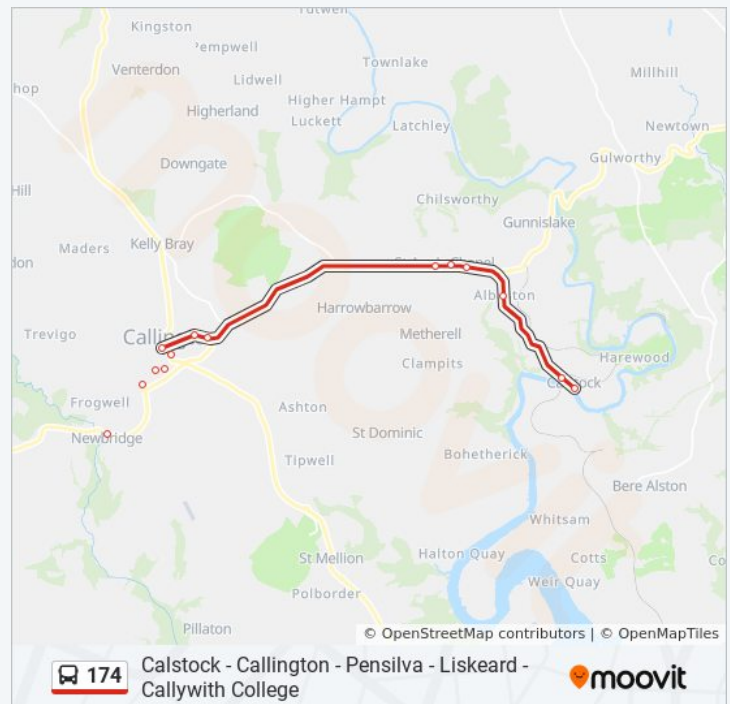

Keason Cottages, Keason

Gravel Pit A390, St Ive

**Direction:** Callington

**Stops:** 47

**Trip Duration:** 80 min

**Line Summary:**

Telephone Box, Newbridge

Werrington Drive, Callington