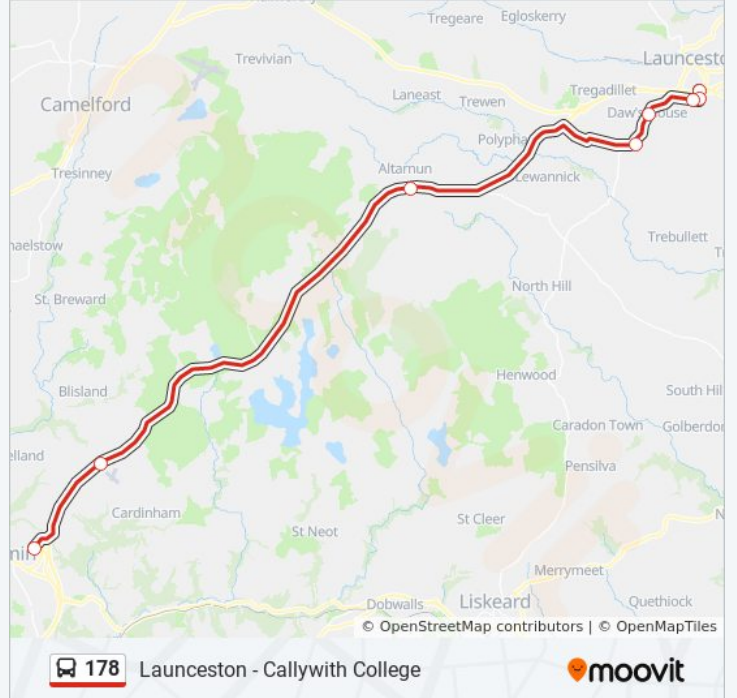

 178

Launceston - Callywith College

Get The App

The 178 bus line (Launceston - Callywith College) has 2 routes. For regular weekdays, their operation hours are:
(1) Bodmin: 08:26(2) Launceston: 16:40
Use the Moovit App to find the closest 178 bus station near you and find out when is the next 178 bus arriving.

Direction: Bodmin

8 stops

[VIEW LINE SCHEDULE](#)

- Launceston College, Launceston
- Hurdon Road, Scarne Industrial Estate
- Launceston Hospital, Scarne Industrial Estate
- Tregaller Lane, Daws House
- Post Office, South Petherwin
- A30 Roundabout, Fivelanes
- Lay By, Cardinham
- Callywith College Car Park, Bodmin

Line Summary:

Direction: Launceston

12 stops

[VIEW LINE SCHEDULE](#)

Callywith College Car Park, Bodmin

Lay By, Cardinham

Laskeys, Trewint

Bus Shelter, Fivelanes

Kings Head Hotel, Fivelanes

Roundabout, Kennards House

Alvia Cottage, South Petherwin

Tregaller Lane, Daws House

Pennygillam, Launceston

St Johns Road, Launceston

Western Road, Launceston

Westgate Street, Launceston