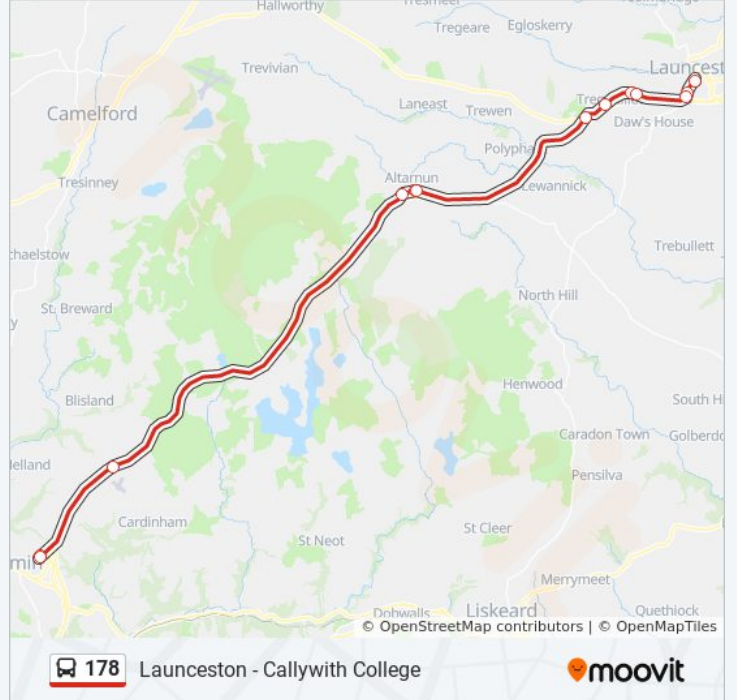

Direction: Bodmin

8 stops

[VIEW LINE SCHEDULE](#)

- Launceston College, Launceston
- Hurdon Road, Scarne Industrial Estate
- Launceston Hospital, Scarne Industrial Estate
- Tregaller Lane, Daws House
- Post Office, South Petherwin
- A30 Roundabout, Fivelanes
- Lay By, Cardinham
- Callywith College Car Park, Bodmin

Line Summary:

Direction: Launceston

12 stops

[VIEW LINE SCHEDULE](#)

Callywith College Car Park, Bodmin

Lay By, Cardinham

Laskeys, Trewint

Bus Shelter, Fivelanes

178 bus Time Schedule

Launceston Route Timetable:

Sunday	Not Operational
Monday	16:40
Tuesday	16:40
Wednesday	16:40
Thursday	16:40
Friday	16:40
Saturday	Not Operational

178 bus Info

Direction: Launceston

Stops: 12

Trip Duration: 42 min

Line Summary:

178 bus time schedules and route maps are available in an offline PDF at moovitapp.com. Use the [Moovit App](#) to see live bus times, train schedule or subway schedule, and step-by-step directions for all public transit in South West.