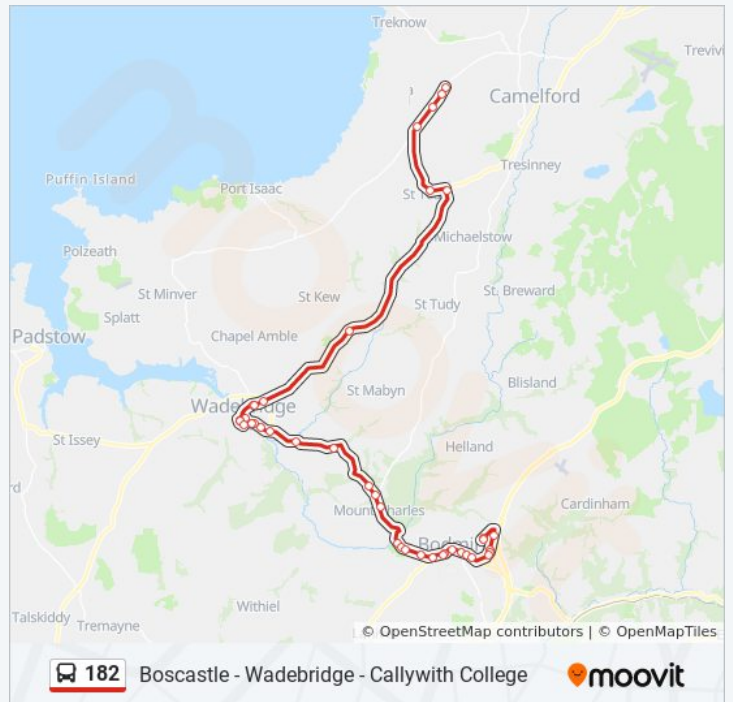

St Vincent's Church, Egloshayle

West Park, Egloshayle

Londis Stores, Egloshayle

Bowling Green, Wadebridge

**182 bus Time Schedule**

Delabole Route Timetable:

Sunday	Not Operational
Monday	16:35
Tuesday	16:35
Wednesday	16:35
Thursday	16:35
Friday	16:35
Saturday	Not Operational

**182 bus Info**

**Direction:** Delabole

**Stops:** 40

**Trip Duration:** 60 min

**Line Summary:**

Methodist Church, Wadebridge

The Platt, Wadebridge

Wadebridge Bus Station, Wadebridge

### Direction: Wadebridge

29 stops

[VIEW LINE SCHEDULE](#)

Doctors Corner, Boscastle

Willapark, Boscastle

Trevalga Turn, Trevalga

Bus Shelter, Trethevey

Halgabron Turn, Trethevey

### 182 bus Info

**Direction:** Wadebridge

**Stops:** 29

**Trip Duration:** 62 min

**Line Summary:**

Smugglers, Delabole

High Street, Delabole

Westdowns Road, Delabole