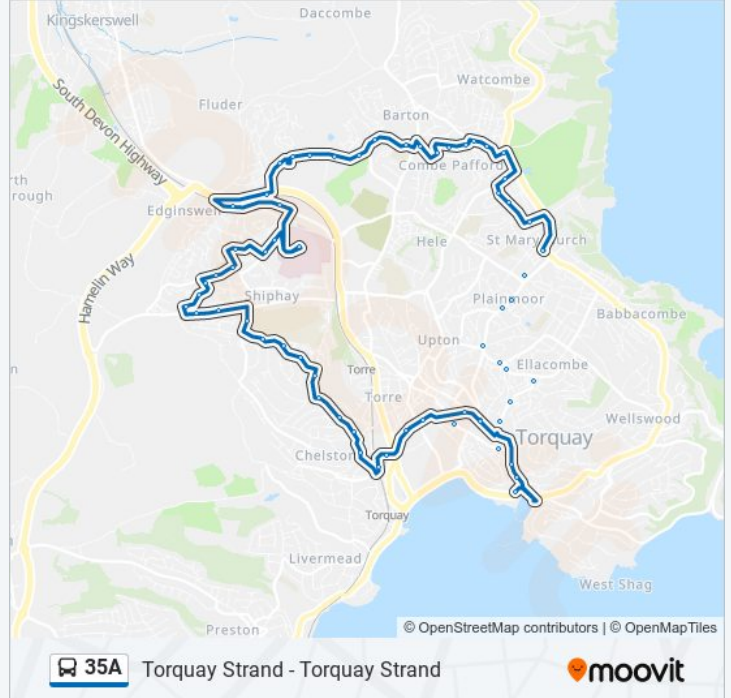

**Direction: The Willows**

33 stops

[VIEW LINE SCHEDULE](#)

- Cary Parade, Torquay
- Fleet Street 6, Torquay
- Abbey Road, Torquay
- Abbey Road Health Centre, Torquay
- Tor Church Road, Torquay
- Union Street, Torquay
- Market Street, Torquay
- Ellacombe Green, Ellacombe
- Hoxton Road, Ellacombe
- Victoria Road, Ellacombe
- Windsor Road 10, Ellacombe
- Hatfield Cross, Ellacombe
- Shops, Plainmoor
- Haytor Road, Plainmoor
- St Marychurch Road, St Marychurch
- Chilcote Memorial, St Marychurch
- Petitor Road, St Marychurch
- Park Road Post Office, St Marychurch
- Park Road, St Marychurch
- Haldon House, St Marychurch
- Pavor Road, Watcombe
- Medway Road, Watcombe

### 35A bus Info

**Direction:** Torquay

**Stops:** 65

**Trip Duration:** 66 min

**Line Summary:**

Park Road, St Marychurch  
Haldon House, St Marychurch  
Pavor Road, Watcombe  
Medway Road, Watcombe  
76a Fore Street, Watcombe  
Halsteads Rd, Watcombe  
Halsteads Road, Watcombe  
Falloway Close, Watcombe  
Happaway Road, Barton  
Beechfield Place, Barton  
Ascension Way, Barton  
Cassiobury Way, Barton  
Nightingale Close, the Willows  
Wren Park, the Willows  
Marks & Spencer, the Willows  
Nicholson Road, the Willows  
Browns Bridge, the Willows  
Scotts Bridge, Edginswell  
Torbay Hospital Annexe, Edginswell  
Torbay Hospital Main Entrance, Shiphay  
Cadewell Lane, Shiphay  
Higher Cadewell Lane, Shiphay  
Crosspark Avenue, Edginswell  
St Andrews Church, Shiphay  
Exe Hill Primary School, Shiphay  
Tavy Avenue, Shiphay  
Torrige Avenue, Shiphay  
Avon Road, Shiphay  
Marldon Road, Shiphay  
Dart Avenue, Shiphay  
Sherwell Valley Primary School, Shiphay  
Hawkins Avenue, Shiphay  
Hawkins Avenue Shops, Torquay

Raleigh Avenue, Torquay

Queensway, Torquay

Haywain Shops, Chelston

Sherwell Lane, Chelston

Sherwell Lane, Chelston

Old Mill Road, Chelston

Rousdown Road, Chelston

Torre Abbey, Torquay