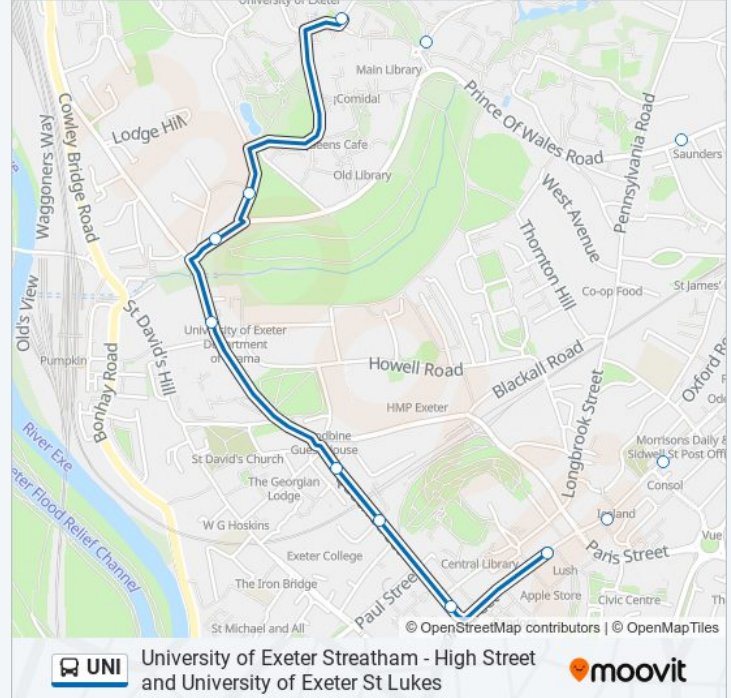

The Lilacs, St James

Albion Place, St James

St James Road, Exeter City Centre

Odeon Cinema, Exeter City Centre

Sidwell Street, Exeter City Centre

High Street, Exeter City Centre

UNI bus Time Schedule

Exeter City Centre Route Timetable:

Line Summary:

Direction: Pennsylvania

17 stops

[VIEW LINE SCHEDULE](#)

- Waitrose, St Leonards
- Livery Dole, Heavitree
- Manston Terrace, St Leonards
- St Lukes College, St Leonards
- Mount Radford, St Leonards
- College Road, St Leonards
- The Pyramids, Exeter City Centre
- Cheeke Street, Exeter City Centre
- Sidwell Street, Exeter City Centre
- High Street, Exeter City Centre
- Marks And Spencer, Exeter City Centre
- Central Station, Exeter City Centre
- Clock Tower, Exeter City Centre
- The Imperial, St Davids
- Knightley, Pennsylvania
- The Queen's Drive, Pennsylvania
- North Park Road, Pennsylvania

UNI bus Info

Direction: Pennsylvania

Stops: 20

Trip Duration: 25 min

Line Summary:

Knightsley, Pennsylvania

North Park Road, Pennsylvania

University of Exeter Streatham - High Street
and University of Exeter St Lukes

Direction: St Leonards

15 stops

[VIEW LINE SCHEDULE](#)

North Park Road, Pennsylvania

Innovation Centre, Pennsylvania

Poole Gate, Pennsylvania

Perry Road, Pennsylvania

Streatham Rise, Pennsylvania