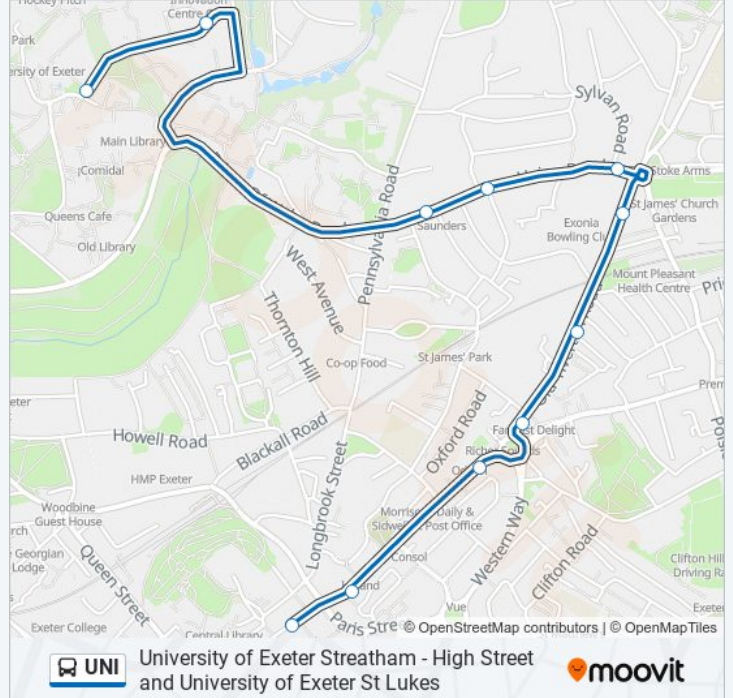

Direction: Exeter City Centre

11 stops

[VIEW LINE SCHEDULE](#)

North Park Road, Pennsylvania

Innovation Centre, Pennsylvania

Devonshire Place, St James

Maryfield Avenue, St James

Sylvan Road, St James

Line Summary:

Direction: Pennsylvania

17 stops

[VIEW LINE SCHEDULE](#)

- Waitrose, St Leonards
- Livery Dole, Heavitree
- Manston Terrace, St Leonards
- St Lukes College, St Leonards
- Mount Radford, St Leonards
- College Road, St Leonards
- The Pyramids, Exeter City Centre
- Cheeke Street, Exeter City Centre
- Sidwell Street, Exeter City Centre
- High Street, Exeter City Centre
- Marks And Spencer, Exeter City Centre
- Central Station, Exeter City Centre
- Clock Tower, Exeter City Centre
- The Imperial, St Davids
- Knightley, Pennsylvania
- The Queen's Drive, Pennsylvania
- North Park Road, Pennsylvania

UNI bus Info

Direction: Pennsylvania

Stops: 20

Trip Duration: 25 min

Line Summary:

Knightsley, Pennsylvania

North Park Road, Pennsylvania

University of Exeter Streatham - High Street
and University of Exeter St Lukes

UNI bus Info

Direction: St Leonards

Stops: 15

Trip Duration: 16 min

Line Summary:

UNI bus time schedules and route maps are available in an offline PDF at moovitapp.com. Use the [Moovit App](#) to see live bus times, train schedule or subway schedule, and step-by-step directions for all public transit in South West.