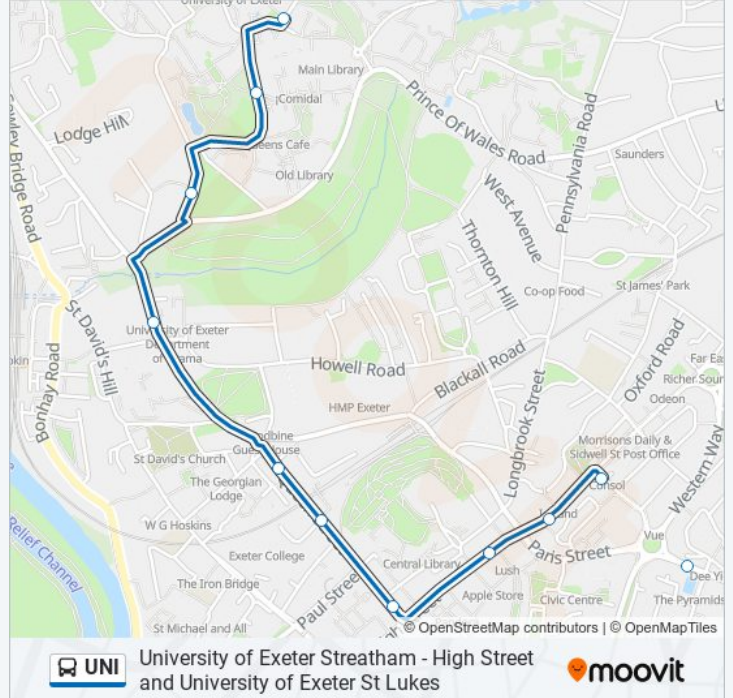

Line Summary:

Direction: Pennsylvania

17 stops

[VIEW LINE SCHEDULE](#)

- Waitrose, St Leonards
- Livery Dole, Heavitree
- Manston Terrace, St Leonards
- St Lukes College, St Leonards
- Mount Radford, St Leonards
- College Road, St Leonards
- The Pyramids, Exeter City Centre
- Cheeke Street, Exeter City Centre
- Sidwell Street, Exeter City Centre
- High Street, Exeter City Centre
- Marks And Spencer, Exeter City Centre
- Central Station, Exeter City Centre
- Clock Tower, Exeter City Centre
- The Imperial, St Davids
- Knightley, Pennsylvania
- The Queen's Drive, Pennsylvania
- North Park Road, Pennsylvania

UNI bus Info

Direction: Pennsylvania

Stops: 17

Trip Duration: 21 min

Line Summary:

Direction: Pennsylvania

20 stops

[VIEW LINE SCHEDULE](#)

North Park Road, Pennsylvania

Innovation Centre, Pennsylvania

Streatham Court, Pennsylvania

Devonshire Place, St James

Maryfield Avenue, St James

Sylvan Road, St James

The Lilacs, St James

Albion Place, St James

UNI bus Info

Direction: Pennsylvania

Stops: 20

Trip Duration: 25 min

Line Summary:

Knightsley, Pennsylvania

North Park Road, Pennsylvania

University of Exeter Streatham - High Street
and University of Exeter St Lukes