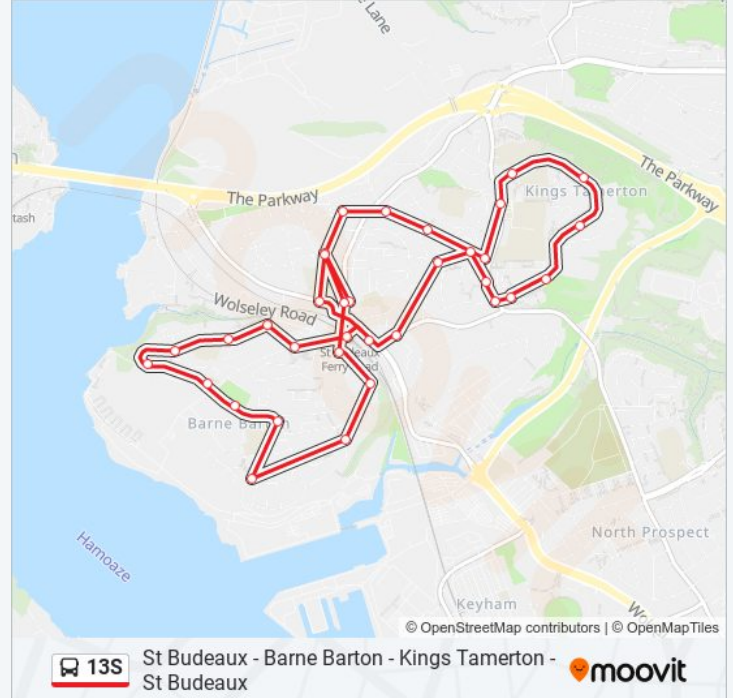

Kings Tamerton Road, Kings Tamerton

Cayley Way, Kings Tamerton

Coombe Way, Kings Tamerton

Kings Tamerton Road, Kings Tamerton

Flamstead Crescent, Kings Tamerton

Moor Lane, Kings Tamerton

Weston Mill Road, Kings Tamerton

Peters Park Close, Kings Tamerton

Wakefield Avenue, St Budeaux

Boringdon Avenue, St Budeaux

St Budeaux Square 1, St Budeaux

St Paul's Church, St Budeaux

Stirling Road East, St Budeaux

Victoria Road Library, St Budeaux

13S bus time schedules and route maps are available in an offline PDF at moovitapp.com. Use the [Moovit App](#) to see live bus times, train schedule or subway schedule, and step-by-step directions for all public transit in South West.

[About Moovit](#) • [MaaS Solutions](#) • [Supported Countries](#) • [Mooviter Community](#)

© 2024 Moovit - All Rights Reserved

Check Live Arrival Times