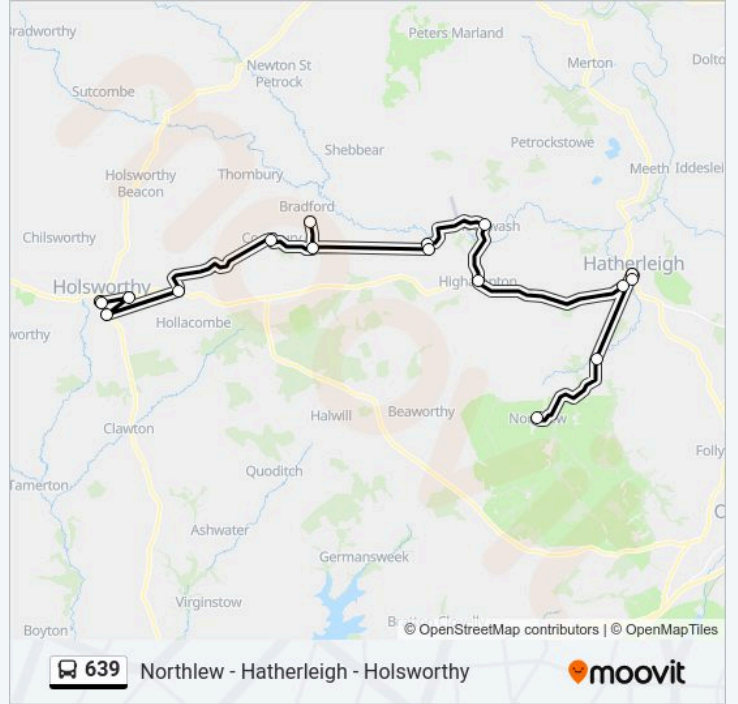

### Direction: Holsworthy

20 stops

[VIEW LINE SCHEDULE](#)

- Square, Northlew
- Gribbleford Bridge, Hatherleigh
- Hatherleigh Bridge, Hatherleigh
- Market Car Park, Hatherleigh
- Co-Op, Hatherleigh
- Moor View, Hatherleigh
- Post Office, Highampton
- Square, Sheepwash
- Primary School, Black Torrington
- Black River Inn, Black Torrington
- Holemoor Cross, Holemoor
- Lana Cross, Bradford
- Holemoor Cross, Holemoor
- Church, Cookbury
- Anvil Corner, Cookbury Wick
- Crosspark Cross, Holsworthy
- Coles Mill Bridge, Holsworthy
- Coles Mill Close, Holsworthy
- Library, Holsworthy
- Manor Car Park, Holsworthy

### 639 bus Info

**Direction:** Holsworthy

**Stops:** 20

**Trip Duration:** 70 min

**Line Summary:**

**Direction: Northlew**

18 stops

[VIEW LINE SCHEDULE](#)

**639 bus Info**

**Direction:** Northlew

**Stops:** 18

**Trip Duration:** 70 min

**Line Summary:**

639 bus time schedules and route maps are available in an offline PDF at [moovitapp.com](https://moovitapp.com). Use the Moovit App to see live bus times, train schedule or subway schedule, and step-by-step directions for all public transit in South West.