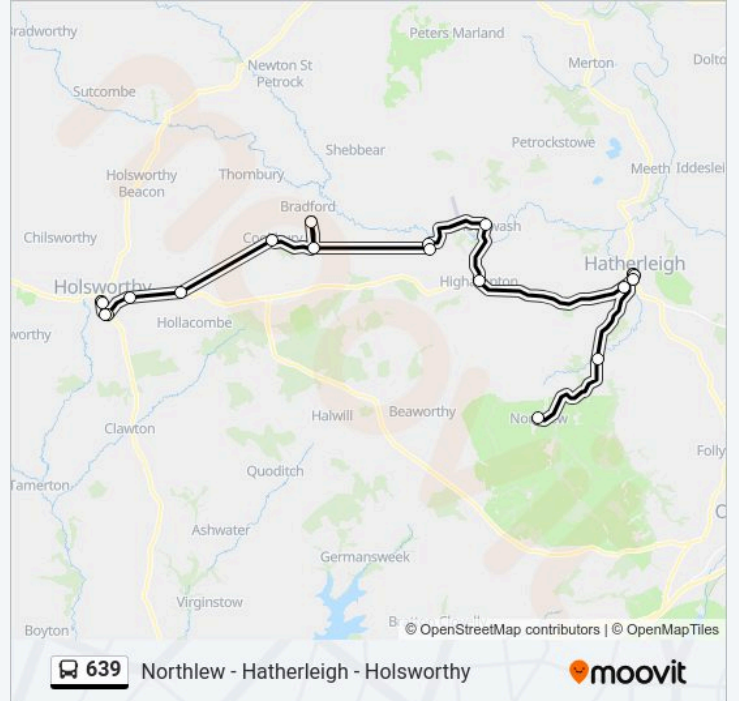

### Direction: Holsworthy

20 stops

[VIEW LINE SCHEDULE](#)

- Square, Northlew
- Gribbleford Bridge, Hatherleigh
- Hatherleigh Bridge, Hatherleigh
- Market Car Park, Hatherleigh
- Co-Op, Hatherleigh
- Moor View, Hatherleigh
- Post Office, Highampton
- Square, Sheepwash
- Primary School, Black Torrington
- Black River Inn, Black Torrington
- Holemoor Cross, Holemoor
- Lana Cross, Bradford
- Holemoor Cross, Holemoor
- Church, Cookbury
- Anvil Corner, Cookbury Wick
- Crosspark Cross, Holsworthy
- Coles Mill Bridge, Holsworthy
- Coles Mill Close, Holsworthy
- Library, Holsworthy
- Manor Car Park, Holsworthy

### 639 bus Time Schedule

Holsworthy Route Timetable:

Sunday	Not Operational
Monday	Not Operational
Tuesday	Not Operational
Wednesday	09:25
Thursday	Not Operational
Friday	Not Operational
Saturday	Not Operational

### 639 bus Info

**Direction:** Holsworthy

**Stops:** 20

**Trip Duration:** 70 min

**Line Summary:**

**Direction: Northlew**

18 stops

[VIEW LINE SCHEDULE](#)

**639 bus Info**

**Direction:** Northlew

**Stops:** 18

**Trip Duration:** 70 min

**Line Summary:**

639 bus time schedules and route maps are available in an offline PDF at [moovitapp.com](https://moovitapp.com). Use the Moovit App to see live bus times, train schedule or subway schedule, and step-by-step directions for all public transit in South West.