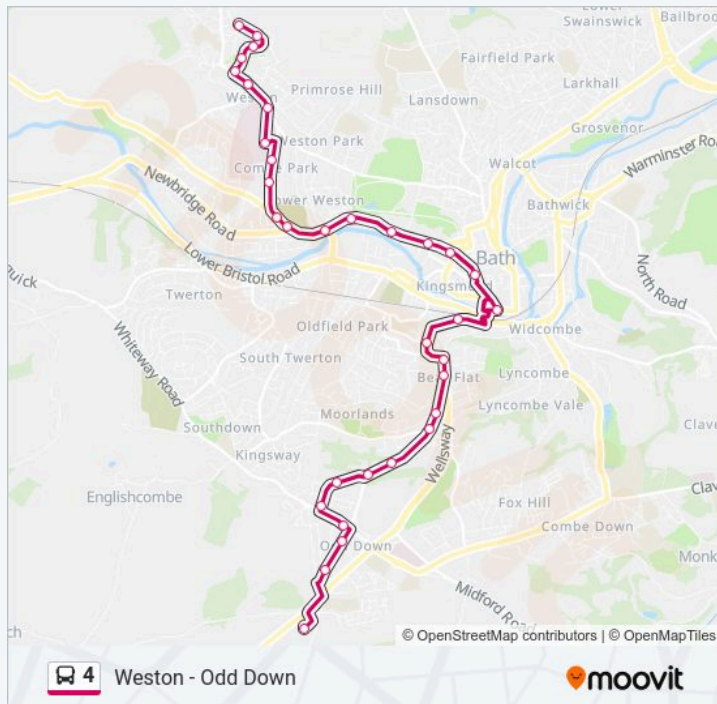

Bloomfield Crescent, Odd Down

Bloomfield Road, Bloomfield

Hatfield Road, Bloomfield

St Luke's Road, Bloomfield

Elm Place, Bear Flat

Bear Flat

Hayesfield Park, Wells Road

St Mary's Buildings, Wells Road

Dorchester Street, Bath City Centre

Westgate Buildings, Bath City Centre

Monmouth Place, Bath City Centre

Nile Street, Kingsmead

Comfortable Place, Kingsmead

Park Lane, Lower Weston

Windsor Villas, Lower Weston

The Weston, Lower Weston

Chelsea Road, Lower Weston

St John'S, Combe Park

Ruh - A&E, Combe Park

Royal United Hospital, Combe Park

Crown Road, Weston

Crown And Anchor, Weston

Eastfield Avenue - Bottom, Weston

Holcombe Green, Weston

The Weal, Weston

Eastfield Avenue - Top, Weston

Haviland Park, Weston

4 bus Info

Direction: Weston

Stops: 33

Trip Duration: 41 min

Line Summary:

4 bus time schedules and route maps are available in an offline PDF at moovitapp.com. Use the Moovit App to see live bus times, train schedule or subway schedule, and step-by-step directions for all public transit in South West.