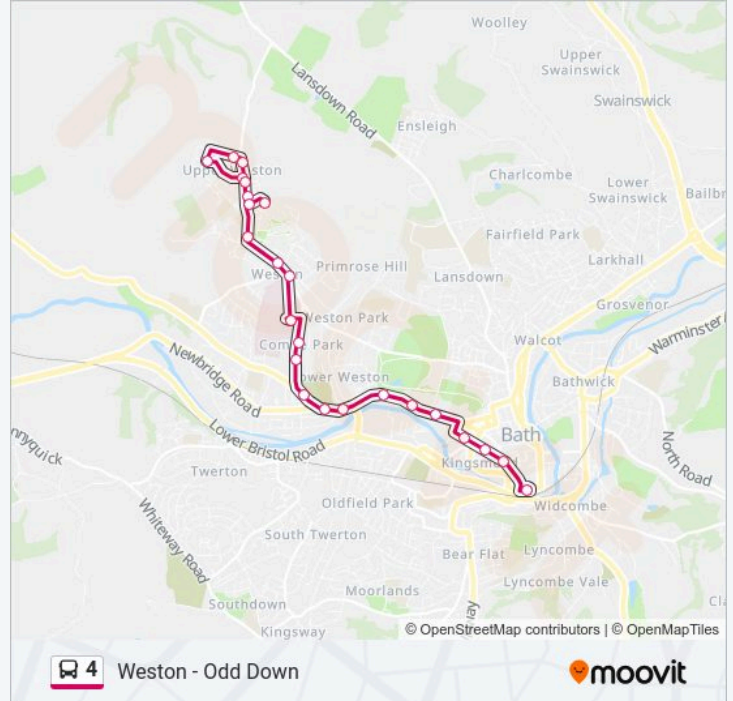

Direction: Bath City Centre

Stops: 24

Trip Duration: 23 min

Line Summary:

James Street West, Bath City Centre

St James's Parade, Bath City Centre

Bus Station, Bath City Centre

Direction: Bath City Centre

15 stops

[VIEW LINE SCHEDULE](#)

Odd Down P&R, Odd Down

Colbourne Road, Odd Down

Lodge Gardens, Odd Down

Noads Corner, Odd Down

Bloomfield Drive - Top, Odd Down

Bloomfield Rise North, Odd Down

Direction: Odd Down

Stops: 41

Trip Duration: 53 min

Line Summary:

Comfortable Place, Kingsmead

Nile Street, Kingsmead

James Street West, Bath City Centre

James Street West, Bath City Centre

Holcombe Green, Weston

The Weal, Weston

Eastfield Avenue - Top, Weston

Haviland Park, Weston

4 bus Info

Direction: Weston

Stops: 33

Trip Duration: 41 min