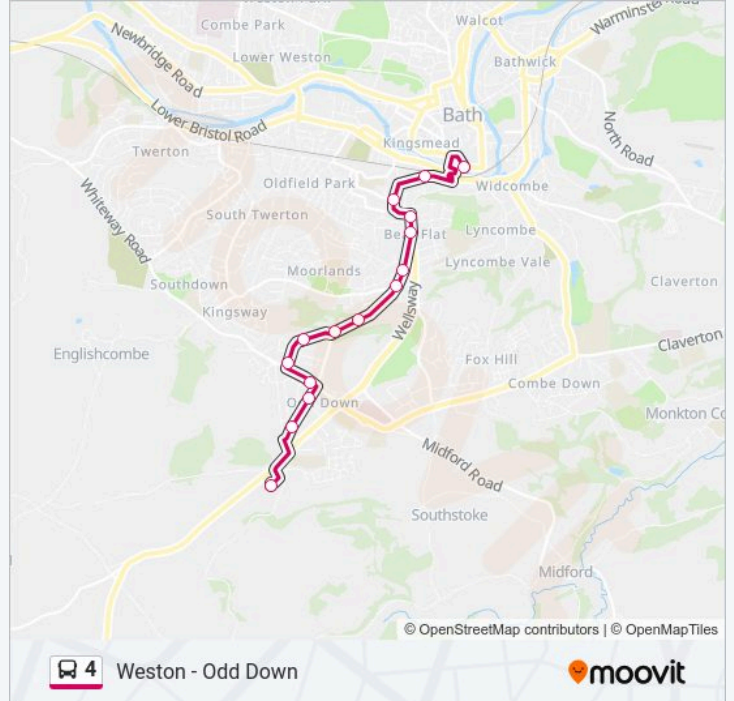

Direction: Bath City Centre

Stops: 24

Trip Duration: 23 min

Line Summary:

James Street West, Bath City Centre

St James's Parade, Bath City Centre

Bus Station, Bath City Centre

Direction: Bath City Centre

4 bus Info

Direction: Bath City Centre

Stops: 15

Trip Duration: 13 min

Line Summary:

4 Weston - Odd Down

Direction: Odd Down

41 stops

Direction: Odd Down

Stops: 41

Trip Duration: 53 min

Line Summary:

Comfortable Place, Kingsmead

Nile Street, Kingsmead

James Street West, Bath City Centre

James Street West, Bath City Centre

Holcombe Green, Weston

The Weal, Weston

Eastfield Avenue - Top, Weston

Haviland Park, Weston

4 bus Info

Direction: Weston

Stops: 33

Trip Duration: 41 min