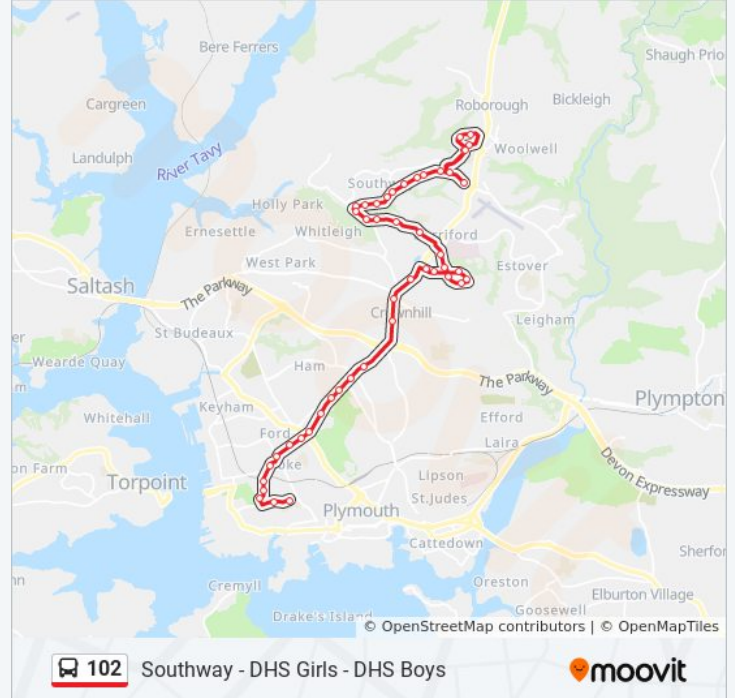

Trip Duration: 45 min

Line Summary:

Brest Road South, Derriford

Bircham House, Derriford

Ta Centre, Derriford

Derriford Park, Derriford

Notre Dame Close, Derriford

Warleigh Crescent, Derriford

Beverston Way, Widewell

Hedingham Gardens, Widewell

Butler Close, Southway

Southway Lane, Southway

Direction: Stoke

45 stops

[VIEW LINE SCHEDULE](#)

Roborough Surgery, Southway

Crownhill Low Level, Crownhill

Great Berry Road, Manadon

Superstore, Hartley

Weston Park Road, Peverell

Peverell Corner, Peverell

Venn Lane, Peverell

Milehouse Park & Ride, Milehouse

Milehouse Lc 5, Milehouse

Line Summary:

Milehouse Road East, Milehouse

Milehouse Road West, Milehouse

Ford Hill Top, Stoke

Stoke Village, Stoke

Devonport Road Railway Bridge, Stoke

Astor Hall, Stoke

Exmouth Road, Stoke