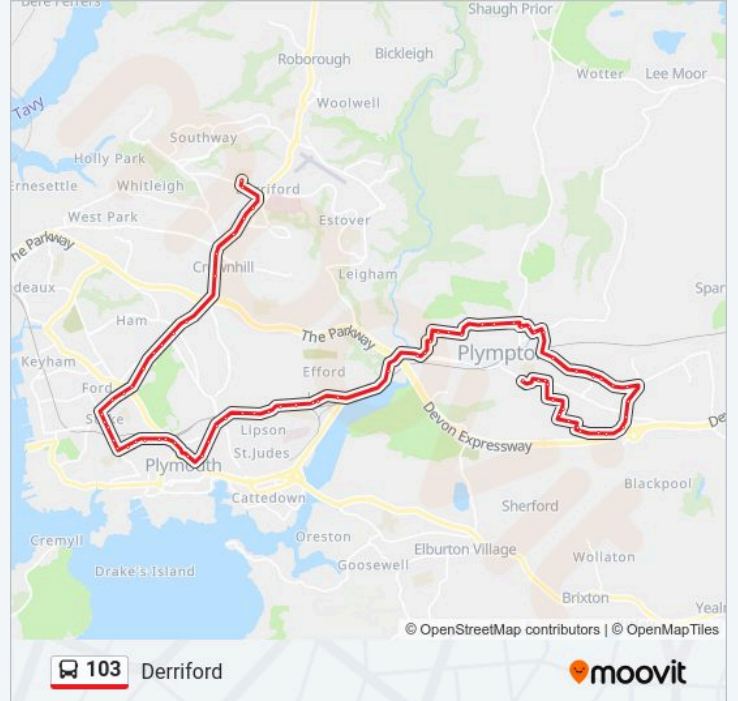

West Hill Road, Mutley

Marina Terrace, Mutley

Alton Place, Plymouth

Bedford Terrace, Plymouth

The Box, Plymouth City Centre

Cobourg Street, Plymouth City Centre

Railway Station, Plymouth

Pennycomequick

Stuart Road, Pennycomequick

St Barnabas Court, Pennycomequick

Victoria Avenue, Plymouth

Wilton Street, Stoke

Molesworth Road Bottom, Stoke

Paviland Grange, Stoke

The Elms, Stoke

Somerset Place, Stoke

Molesworth Road Top, Stoke

Milehouse Road West, Milehouse

Milehouse Road East, Milehouse

Outland Road Church, Milehouse

Segrave Road, Milehouse

Dhs Girls, Peverell

Onslow Road, Peverell

Outland Road, Peverell

Venn Lane, Peverell

Milehouse Park & Ride, Milehouse

Milehouse Road East, Milehouse

Milehouse Road West, Milehouse

Molesworth Road, Stoke

The Elms, Stoke

Wingfield Mansions, Stoke

Stuart Road, Stoke