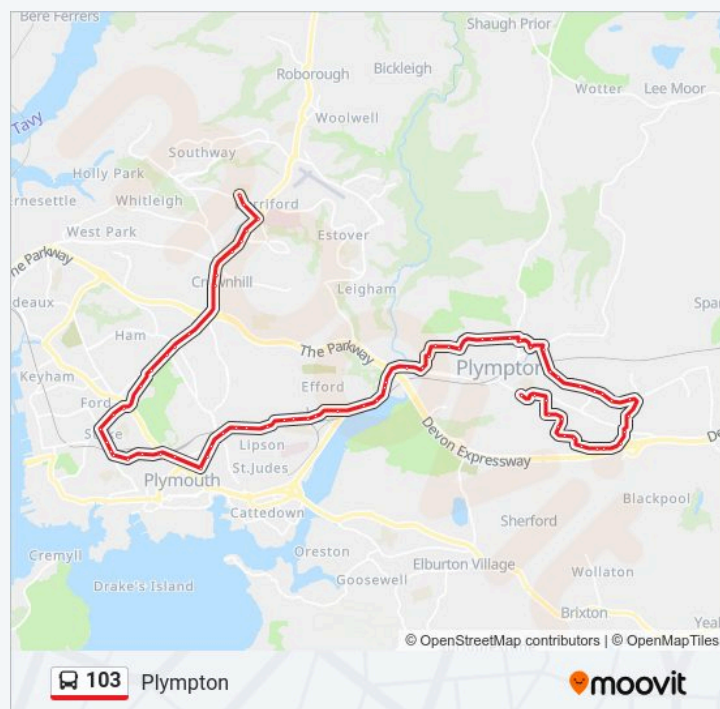

Stuart Road, Pennycomequick

St Barnabas Court, Pennycomequick

Victoria Avenue, Plymouth

Wilton Street, Stoke

Molesworth Road Bottom, Stoke

Paviland Grange, Stoke

The Elms, Stoke

Somerset Place, Stoke

### 103 bus Info

**Direction:** Plympton

**Stops:** 72

**Trip Duration:** 80 min

**Line Summary:**

Superstore, Hartley

Weston Park Road, Peverell

Peverell Corner, Peverell

Venn Lane, Peverell

Milehouse Park & Ride, Milehouse

Milehouse Road East, Milehouse

Milehouse Road West, Milehouse

Molesworth Road, Stoke

The Elms, Stoke

Wingfield Mansions, Stoke

Stuart Road, Stoke

Military Road, Crabbtree

Crabbtree Riversleigh, Crabbtree

Crabbtree Close, Crabbtree

Marsh Mills Crabbtree, Crabbtree

Mcdonalds, Marsh Mills

Woodford Avenue, Woodford

Lynwood Avenue, Woodford

Braddons Hill, Woodford