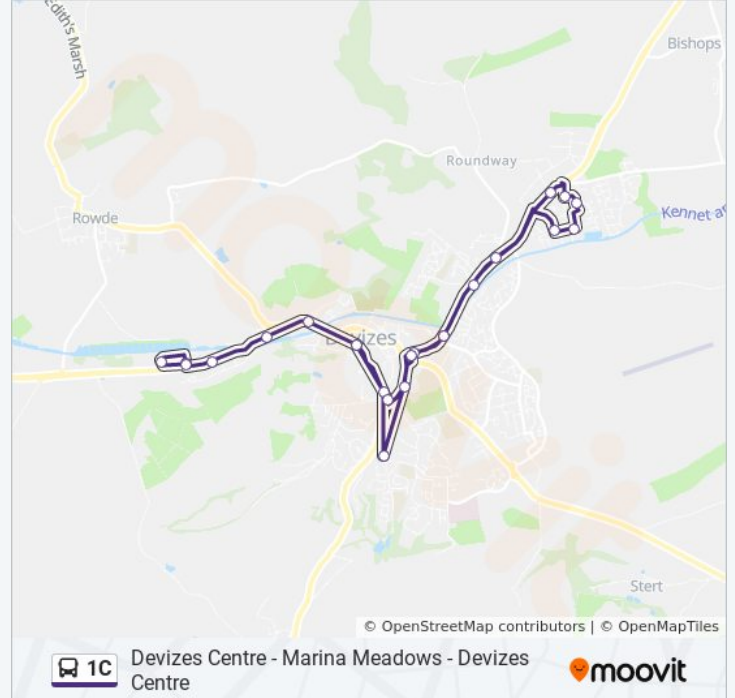

Use the Moovit App to find the closest 1C bus station near you and find out when is the next 1C bus arriving.

**Direction: Devizes**

32 stops

[VIEW LINE SCHEDULE](#)

- Market Place Costa, Devizes
- Southgate, Devizes
- Secondary School Bus Pk, Devizes
- Southbroom Surgery, Devizes
- Canal Bridge, Devizes
- Quakers Road, Roundway Park
- Bus Gate, Roundway Park
- Travel Lodge, Devizes
- B&Q, Devizes
- Hambleton Avenue, Marina Meadows
- Horton Avenue, Marina Meadows
- Ferozeshah Road, Devizes
- Ernle Drive, Devizes
- Wellington Drive, Devizes
- Bridge Turn, Horton
- Oak Close, Bishops Cannings
- Crown Inn, Bishops Cannings
- Oak Close, Bishops Cannings
- Bridge Turn, Horton
- Wellington Drive, Devizes
- Ferozeshah Road, Devizes

**1C bus Info**

**Direction:** Devizes

**Stops:** 32

**Trip Duration:** 29 min

**Line Summary:**

Richmond Close, Devizes

Anzio Road, Devizes

Horton Avenue, Marina Meadows

Hambleton Avenue, Marina Meadows

Prince Maurice Court, Marina Meadows

Police Hq, Devizes

Canal Bridge, Devizes

Kwik Fit, Devizes

Sheep Street, Devizes

Long Street, Devizes

Market Place Costa, Devizes

1C bus time schedules and route maps are available in an offline PDF at [moovitapp.com](https://moovitapp.com). Use the [Moovit App](#) to see live bus times, train schedule or subway schedule, and step-by-step directions for all public transit in South West.