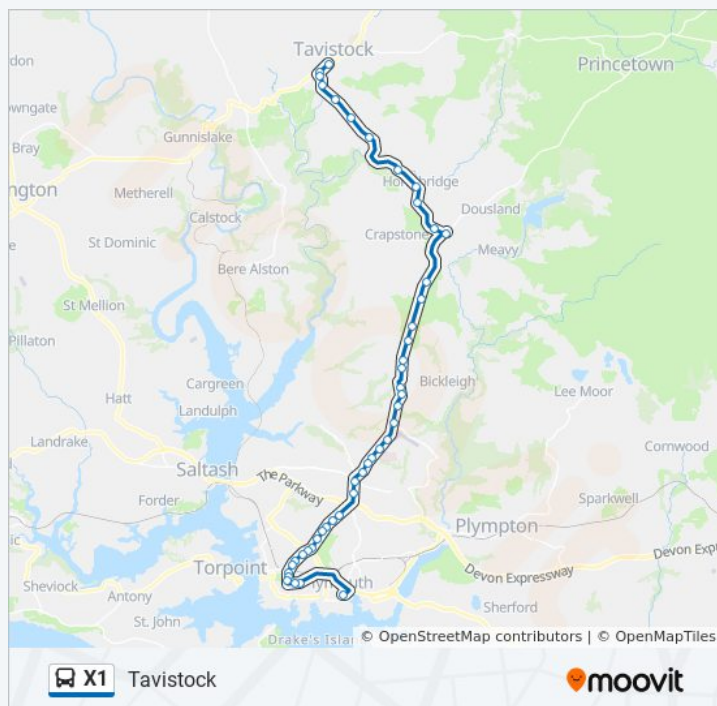

### X1 bus Info

**Direction:** Plymouth City Centre

**Stops:** 56

**Trip Duration:** 55 min

**Line Summary:**

Woolwell Junction, Widewell  
George Junction, Southway  
Powisland Drive, Derriford  
Jack Rabbit, Derriford  
Derriford Roundabout, Derriford  
Windsor House, Crownhill  
William Prance Road, Crownhill  
Charlton Road, Crownhill  
Crownhill Low Level, Crownhill  
Great Berry Road, Manadon  
Superstore, Hartley  
Weston Park Road, Peverell  
Peverell Corner, Peverell  
Venn Lane, Peverell  
Milehouse Park & Ride, Milehouse  
Milehouse Lc 5, Milehouse  
Milehouse Road East, Milehouse  
Milehouse Road West, Milehouse  
Ford Hill Top, Stoke  
Stoke Village, Stoke  
Devonport Road Railway Bridge, Stoke  
Astor Hall, Stoke  
Exmouth Road, Stoke  
Paradise Road, Stoke  
Paradise Road Dhs Boys, Stoke  
Wilton Road, Stoke  
Wilton Street Co-Op, Stoke  
St Barnabas Court, Pennycomequick  
Pennycomequick  
Railway Station, Plymouth  
Mayflower Street M1, Plymouth City Centre  
Western Approach Flats, Plymouth City Centre  
Western Approach, Plymouth City Centre

Powisland Drive, Derriford

George Hotel, Southway

Woolwell Roundabout, Widewell

Roborough Footbridge, Belliver

Roborough By-Pass, Roborough

Roborough Lodge, Roborough

Roborough Down, Roborough

**X1 bus Time Schedule**

**Line Summary:**

Maristow Lodge, Clearbrook

Cross, Clearbrook

Yeoland Down, Clearbrook

Golf Club Turn, Yelverton

Yelverton Roundabout, Yelverton

Leg O Mutton Inn, Yelverton

Toll Gate, Horrabridge

Manor Garage, Horrabridge

Bedford Bridge, Horrabridge

Cross, Grenofen

Woodtown, Whitchurch

Lidl, Tavistock

Grenville Drive, Tavistock

School, Tavistock

Harewood House, Tavistock