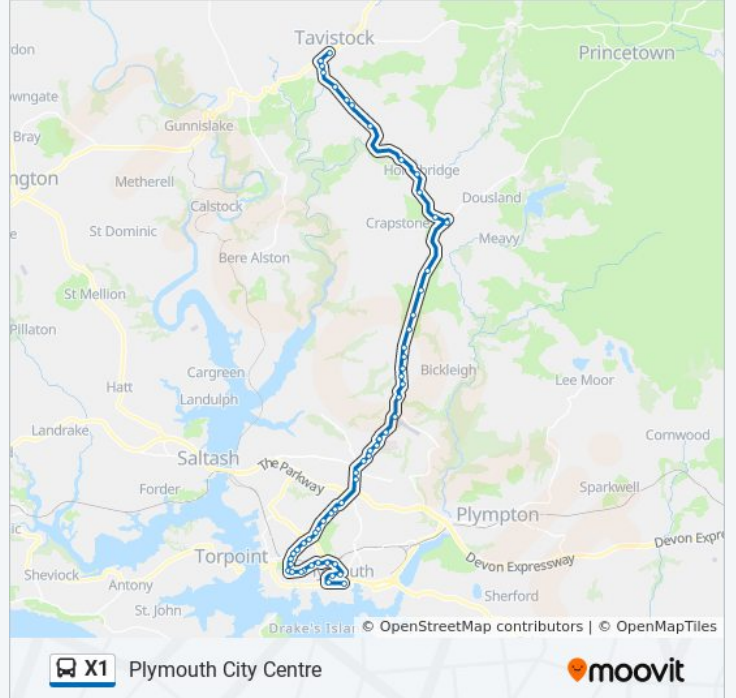

### X1 bus Info

**Direction:** Plymouth City Centre

**Stops:** 56

**Trip Duration:** 55 min

**Line Summary:**

Woolwell Junction, Widewell  
George Junction, Southway  
Powisland Drive, Derriford  
Jack Rabbit, Derriford  
Derriford Roundabout, Derriford  
Windsor House, Crownhill  
William Prance Road, Crownhill  
Charlton Road, Crownhill  
Crownhill Low Level, Crownhill  
Great Berry Road, Manadon  
Superstore, Hartley  
Weston Park Road, Peverell  
Peverell Corner, Peverell  
Venn Lane, Peverell  
Milehouse Park & Ride, Milehouse  
Milehouse Lc 5, Milehouse  
Milehouse Road East, Milehouse  
Milehouse Road West, Milehouse  
Ford Hill Top, Stoke  
Stoke Village, Stoke  
Devonport Road Railway Bridge, Stoke  
Astor Hall, Stoke  
Exmouth Road, Stoke  
Paradise Road, Stoke  
Paradise Road Dhs Boys, Stoke  
Wilton Road, Stoke  
Wilton Street Co-Op, Stoke  
St Barnabas Court, Pennycomequick  
Pennycomequick  
Railway Station, Plymouth  
Mayflower Street M1, Plymouth City Centre  
Western Approach Flats, Plymouth City Centre  
Western Approach, Plymouth City Centre

**Direction: Tavistock**

44 stops

[VIEW LINE SCHEDULE](#)

Paradise Road Dhs Boys, Stoke

Paradise Road, Stoke

Exmouth Road, Stoke

Stopford Arms, Stoke

Nelson Gardens, Stoke

Indian Inn, Stoke

Stoke Ford Hill, Stoke

Milehouse Road West, Milehouse

Milehouse Road East, Milehouse

Outland Road Church, Milehouse

Segrave Road, Milehouse

Dhs Girls, Peverell

Onslow Road, Peverell