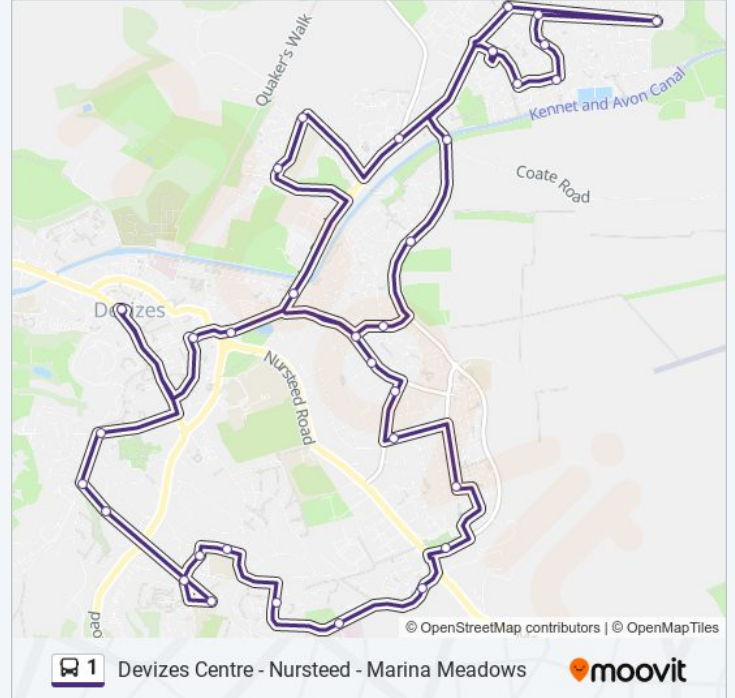

Devizes Centre - Nursteed - Marina Meadows

[Get The App](#)

The 1 bus line Devizes Centre - Nursteed - Marina Meadows has one route. For regular weekdays, their operation hours are:

(1) Devizes: 17:05 - 17:40

1 bus Info

Direction: Devizes

Stops: 34

Trip Duration: 32 min

Line Summary:

B&Q, Devizes

Ernle Drive, Devizes

Davies Drive, Devizes

Anzio Road, Devizes

Horton Avenue, Marina Meadows

Hambleton Avenue, Marina Meadows

Prince Maurice Court, Marina Meadows

Kingsmanor Wharf, Devizes

Proudman Road, Devizes

Elizabeth Drive, Devizes

Kwik Fit, Devizes

Sheep Street, Devizes

Market Place Costa, Devizes

1 bus time schedules and route maps are available in an offline PDF at moovitapp.com. Use the [Moovit App](#) to see live bus times, train schedule or subway schedule, and step-by-step directions for all public transit in South West.