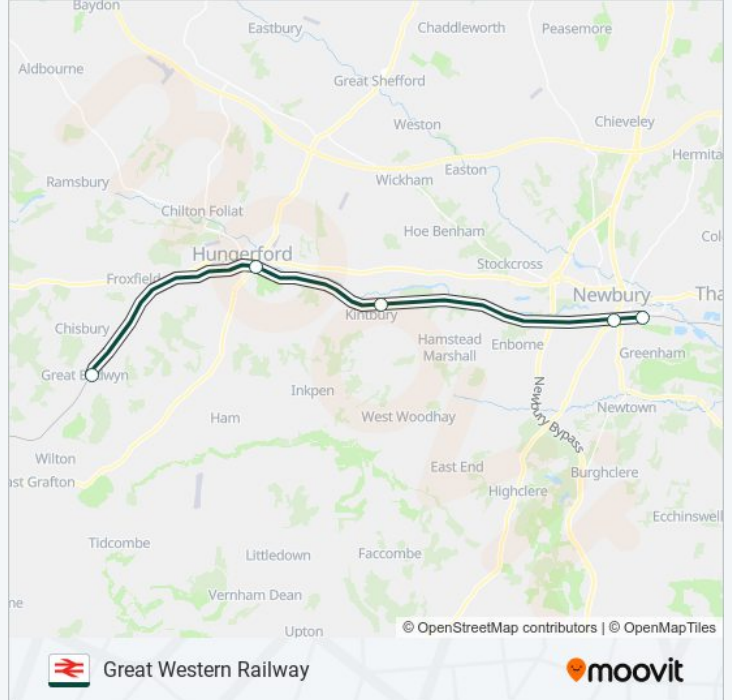

GREAT WESTERN RAILWAY train Info

Direction: Newbury Racecourse

Stops: 5

Trip Duration: 21 min

Line Summary:

Direction: Newquay

20 stops

[VIEW LINE SCHEDULE](#)