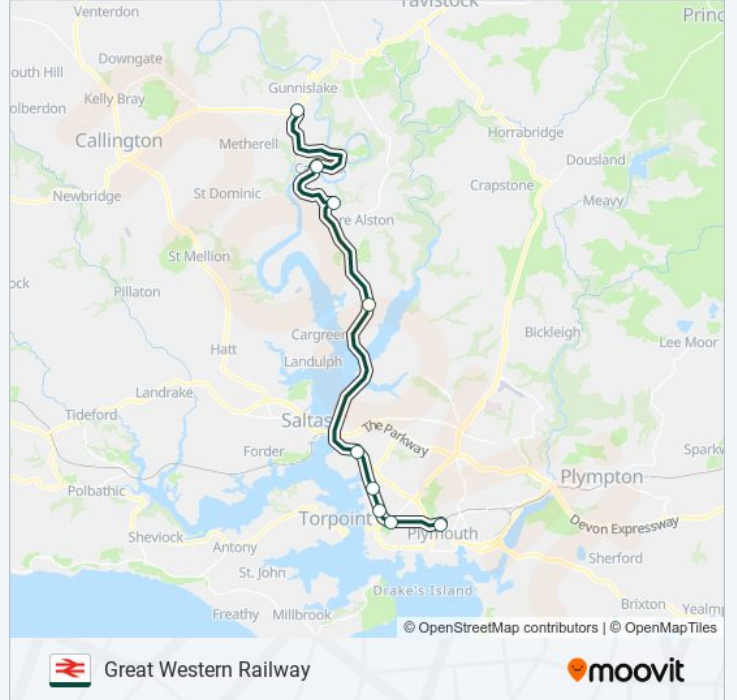

GREAT WESTERN RAILWAY train Info

Direction: Gunnislake

Stops: 9

Trip Duration: 46 min

Line Summary:

Direction: Hereford

20 stops

[VIEW LINE SCHEDULE](#)