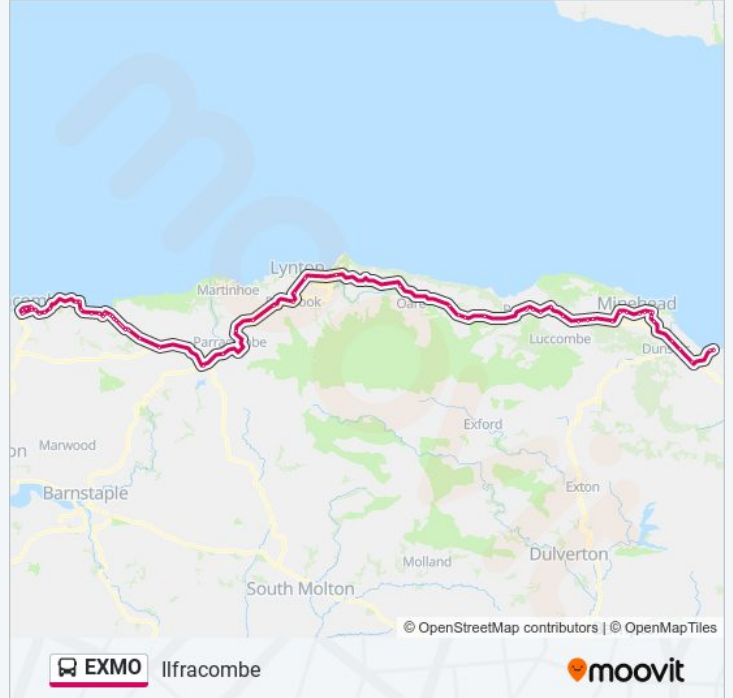

Headon Cross, Tivington

Venniford Cross, Tivington

Brakeley Steps, Blackford

Selworthy Turn, Selworthy

Bus Shelter, Allerford

Horner Turn, West Luccombe

Doverhay Place, Porlock

Doverhay Car Park, Porlock

Parson Street Junction Church, Porlock

Whitstone Post, Porlock

Porlock Hill, Porlock

Oare Post, Oareford

Culbone Inn, Oareford

County Gate, Malmsmead

Blue Ball Inn, Countisbury

Lyndale Bridge, Lynmouth

Lyndale Coach Park, Lynmouth

Lynbridge Hill, Lynbridge

Shelter, Barbrook

Caffyns Cross, West Ilkerton

Woody Bay Station, Martinhoe Cross

Killington Cross, Parracombe

Parracombe Turn, Parracombe

Blackmoor Gate

Easterclose Cross, Dean

Wildlife And Dinosaur Park, Combe Martin

Holdstone Way, Combe Martin

Garage, Combe Martin

Drapers Close, Combe Martin

Rows Lane, Combe Martin

Health Centre, Combe Martin

Bowling Green Lane, Combe Martin

Fire Station, Combe Martin