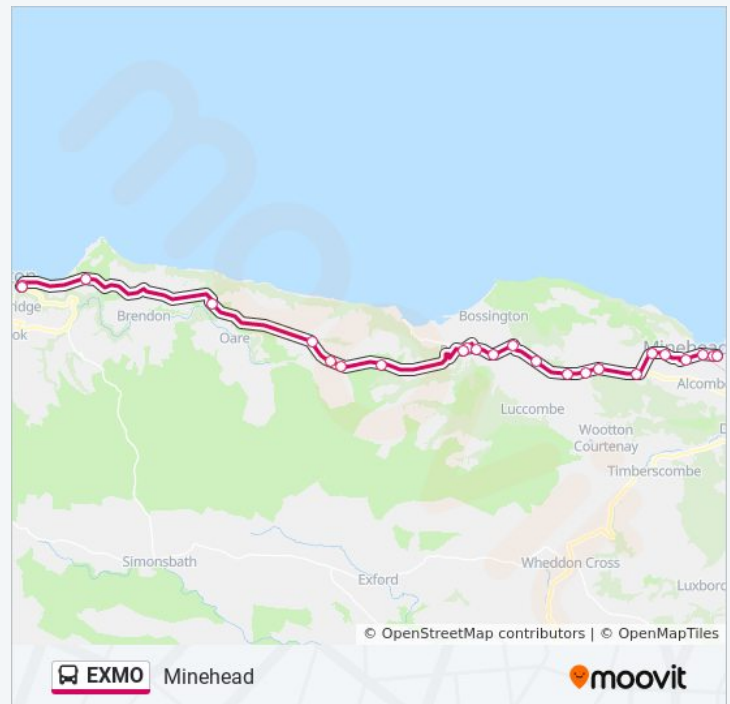

Blue Ball Inn, Countisbury

County Gate, Malmsmead

Culbone Inn, Oareford

Oare Post, Oareford

Porlock Hill, Porlock

Whitstone Post, Porlock

Parson Street Junction Church, Porlock

Doverhay Car Park, Porlock

Doverhay Place, Porlock

Horner Turn, West Luccombe

Bus Shelter, Allerford

Selworthy Turn, Selworthy

Brakeley Steps, Blackford

Venniford Cross, Tivington

Headon Cross, Tivington

Bratton Turn, Bratton

Woodcombe Lane, Minehead

Periton Lane, Minehead

The Parade, Minehead

Minehead Railway Station, Minehead

Warren Road, Minehead

Butlins Main Gate, Minehead

Wednesday

17:40

Thursday

17:40

Friday

17:40

Saturday

17:40

EXMO bus Info

Direction: Minehead

Stops: 24

Trip Duration: 60 min

Line Summary:

EXMO bus time schedules and route maps are available in an offline PDF at moovitapp.com. Use the [Moovit App](#) to see live bus times, train schedule or subway schedule, and step-by-step directions for all public transit in South West.

[About Moovit](#) • [MaaS Solutions](#) • [Supported Countries](#) • [Mooviter Community](#)

© 2024 Moovit - All Rights Reserved

Check Live Arrival Times