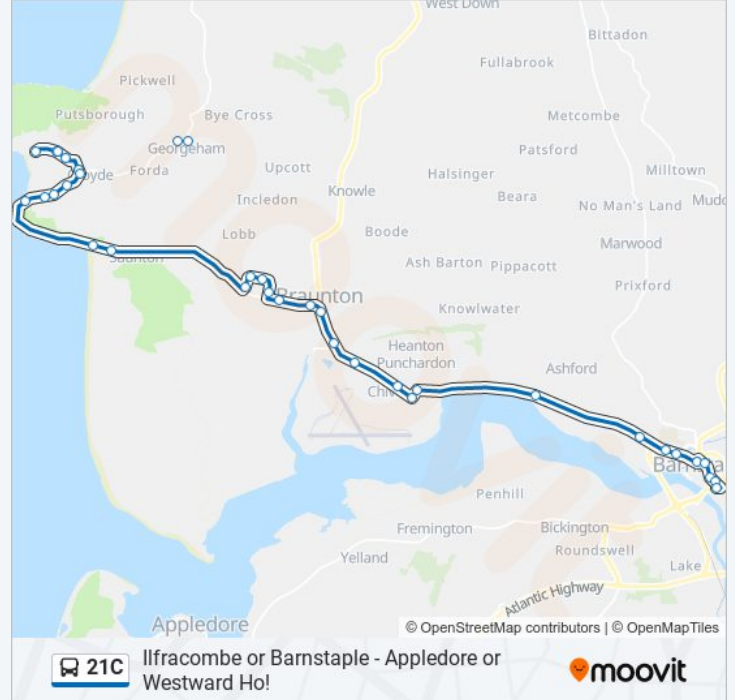

Use the Moovit App to find the closest 21C bus station near you and find out when is the next 21C bus arriving.

Direction: Barnstaple

36 stops

[VIEW LINE SCHEDULE](#)

- David's Hill, Georgeham
- Williamson Close, Georgeham
- Jones's Hill, Croyde
- Pathfields, Croyde Bay
- Ruda Holiday Park, Croyde Bay
- Pathfields, Croyde Bay
- Lane End Close, Croyde Bay
- Jones's Hill, Croyde
- Bridge, Croyde
- Bay View Farm, Croyde
- Langsfield, Croyde
- Bay Holiday Village, Croyde
- Downend, Croyde
- Saunton Sands Hotel, Saunton
- Saunton Sands, Saunton
- West Meadow Road, Braunton
- The Garages, Braunton
- Homer Crescent, Braunton
- Dune View Road, Braunton
- Kingsacre, Braunton
- The Bridge, Braunton

21C bus Info

Direction: Barnstaple

Stops: 36

Trip Duration: 56 min

Line Summary:

Sq Restaurant, Braunton

Barton Lane, Velator

Exeter Road, Wrafton

Green Lanes, Barnstaple

Barclays Bank, Barnstaple

Queen Street, Barnstaple

Bus Station, Barnstaple

Ifracombe or Barnstaple - Appledore or Westward Ho!

Direction: Croyde Bay

31 stops

[VIEW LINE SCHEDULE](#)

21C bus Info

Direction: Georgeham

Stops: 37

Trip Duration: 52 min

Line Summary:

Barton Lane, Velator

George Inn, Braunton

The Bridge, Braunton