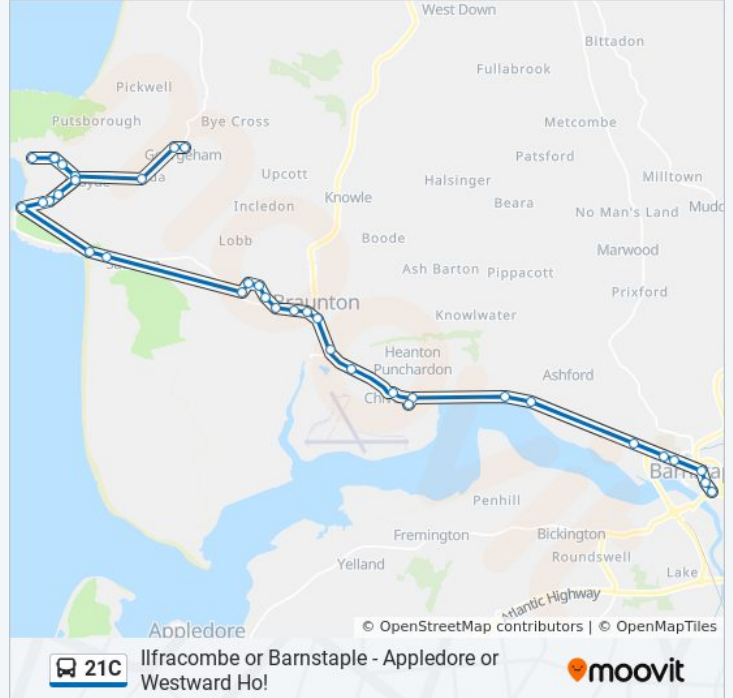

21C bus Info

Direction: Georgeham

Stops: 37

Trip Duration: 52 min

Line Summary:

Barton Lane, Velator

George Inn, Braunton

The Bridge, Braunton

Pathfields, Croyde Bay

Lane End Close, Croyde Bay

Jones's Hill, Croyde

Forda Cross, Georgeham

Williamson Close, Georgeham

David's Hill, Georgeham

Ilfracombe or Barnstaple - Appledore or Westward Ho!

Direction: Sticklepath

32 stops

[VIEW LINE SCHEDULE](#)

David's Hill, Georgeham

Williamson Close, Georgeham

Bridge, Croyde

Bay View Farm, Croyde

21C bus Time Schedule

Sticklepath Route Timetable: