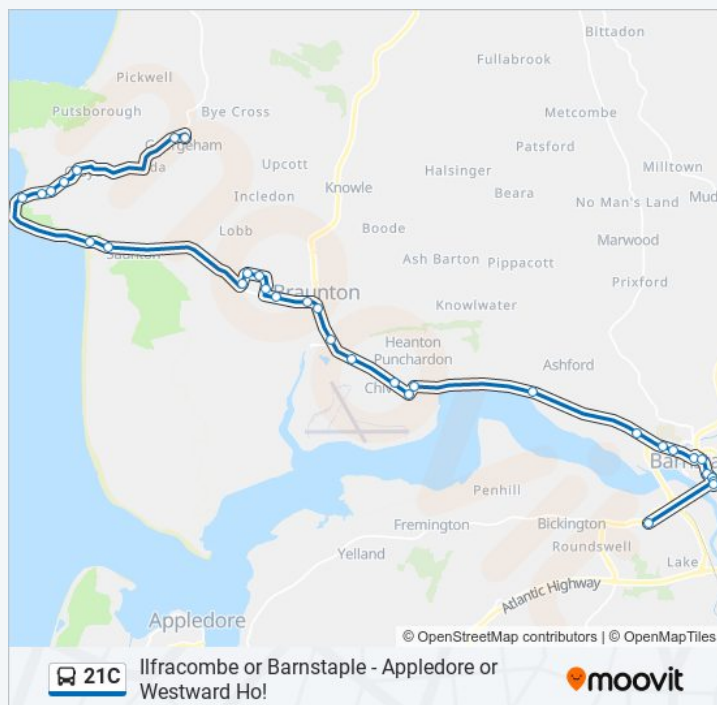

Langsfield, Croyde

Bay Holiday Village, Croyde

Downend, Croyde

Saunton Sands Hotel, Saunton

Saunton Sands, Saunton

West Meadow Road, Braunton

The Garages, Braunton

Homer Crescent, Braunton

Dune View Road, Braunton

Kingsacre, Braunton

The Bridge, Braunton

Sq Restaurant, Braunton

Barton Lane, Velator

Exeter Road, Wrafton

The Landings, Chivenor

Camp Gates, Chivenor

Caravan Park, Chivenor

Garden Centre, Ashford

Business Park, Pottington

Two Rivers Industrial Estate, Pottington

Fairview, Pilton

Mermaid Cross, Barnstaple

Green Lanes, Barnstaple

Barclays Bank, Barnstaple

Queen Street, Barnstaple

Bus Station, Barnstaple

Bus Station, Barnstaple

Old Torrington Road, Sticklepath

Saturday

Not Operational

21C bus Info

Direction: Sticklepath

Stops: 32

Trip Duration: 56 min

Line Summary:

21C bus time schedules and route maps are available in an offline PDF at moovitapp.com. Use the Moovit App to see live bus times, train schedule or subway schedule, and step-by-step directions for all public transit in South West.