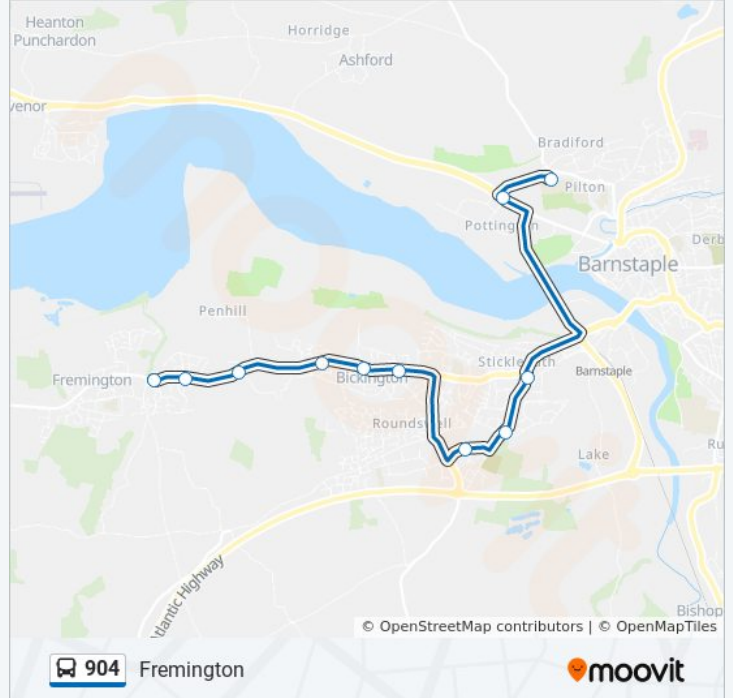

 904

Fremington

Get The App

The 904 bus line (Fremington) has 2 routes. For regular weekdays, their operation hours are:

(1) Fremington: 15:20(2) Pilton: 07:50

Use the Moovit App to find the closest 904 bus station near you and find out when is the next 904 bus arriving.

Direction: Fremington

11 stops

[VIEW LINE SCHEDULE](#)

- Community College, Pilton
- Business Park, Pottington
- Old Torrington Road, Sticklepath
- Grange Avenue, Roundswell
- Gratton Way, Roundswell
- Belmont, Bickington
- Garage, Bickington
- Magdala, Bickington
- Muddlebridge
- Taw View, Muddlebridge
- New Inn, Fremington

904 bus Time Schedule

Fremington Route Timetable:

Sunday	Not Operational
Monday	15:20
Tuesday	15:20
Wednesday	15:20
Thursday	15:20
Friday	15:20
Saturday	Not Operational

904 bus Info

Direction: Fremington

Stops: 11

Trip Duration: 15 min

Line Summary:

Direction: Pilton

11 stops

[VIEW LINE SCHEDULE](#)

- New Inn, Fremington
- Taw View, Muddlebridge
- Muddlebridge
- Magdala, Bickington
- Garage, Bickington
- End Of Ellerslie Road, Roundswell
- Gratton Way, Roundswell
- Grange Avenue, Roundswell
- Old Torrington Road, Sticklepath
- Stafford, Sticklepath
- Community College, Pilton