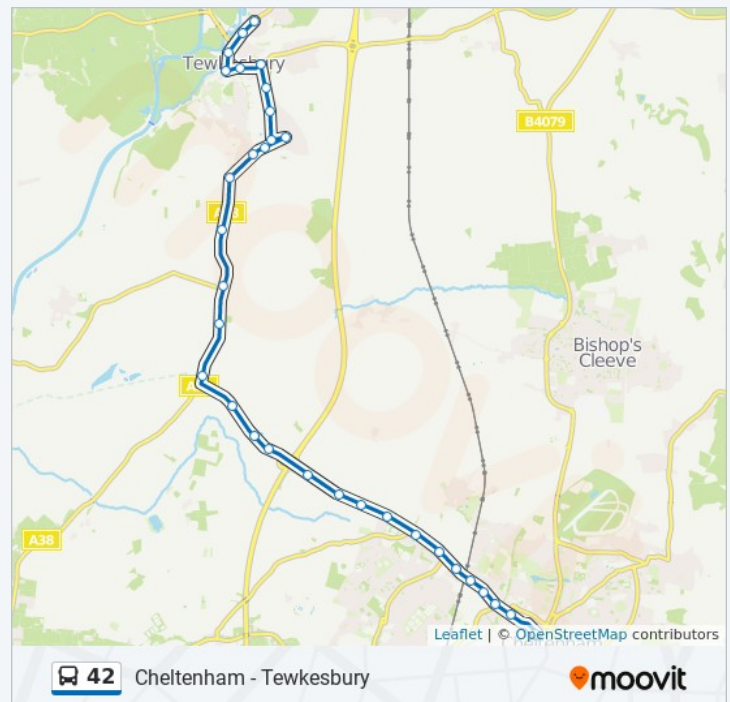

## Direction: Mitton

32 stops

[VIEW LINE SCHEDULE](#)

Clarence Street, Cheltenham  
Grove Street, Cheltenham  
Tesco, Cheltenham  
Sun Street, Cheltenham  
Homebase, Cheltenham  
Moors Avenue, Cheltenham  
Kingsditch Retail Park, Kingsditch  
Sainsbury'S, Kingsditch  
The Plant Centre, Uckington  
Moat Lane, Uckington  
Cooks Lane, Uckington  
Withy Bridge Gardens, Uckington  
Stanboro Lodge, Piffs Elm  
The Gloucester Old Spot, Piffs Elm  
Knightsbridge Lodge, Knightsbridge  
Swan Inn, Coombe Hill  
Walton Hill Farm, Deerhurst Walton  
Highfield Trading Estate, Deerhurst Walton  
Odessa Inn, Tredington  
Equinox, Tewkesbury  
Vine Way Path, Tewkesbury  
Jubilee Way, Tewkesbury  
Monterey Road Roundabout, Tewkesbury  
River Swilgate, Priors Park  
The Wheatpieces, Tewkesbury  
Wigeon Lane, Tewkesbury  
Morrisons, Mitton  
Hospital, Tewkesbury  
The Cross, Tewkesbury  
Anchor, Tewkesbury

## 42 bus Info

**Direction:** Mitton

**Stops:** 32

**Trip Duration:** 41 min

**Line Summary:**

Harbourside, Mitton

Allotments, Mitton