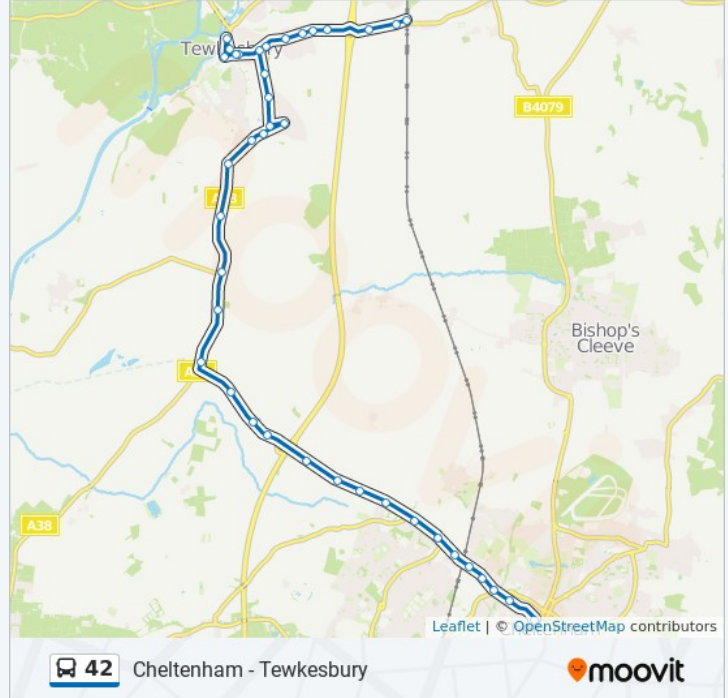

**42 bus Info**

**Direction:** Ashchurch

**Stops:** 40

**Trip Duration:** 50 min

**Line Summary:**

Monterey Road Roundabout, Tewkesbury

River Swilgate, Priors Park

The Wheatpieces, Tewkesbury

Canterbury Leys, Newtown

Springfield, Newtown

Elmbury Drive, Newtown

Tewkesbury School, Newtown

Alexandra Way, Ashchurch

Railway Station Turn, Ashchurch

Ashchurch Railway Station, Ashchurch

### Direction: Cheltenham

43 stops

[VIEW LINE SCHEDULE](#)

Ashchurch Railway Station, Ashchurch

Railway Station Turn, Ashchurch

Alexandra Way, Ashchurch

Tewkesbury School, Newtown

Elmbury Drive, Newtown