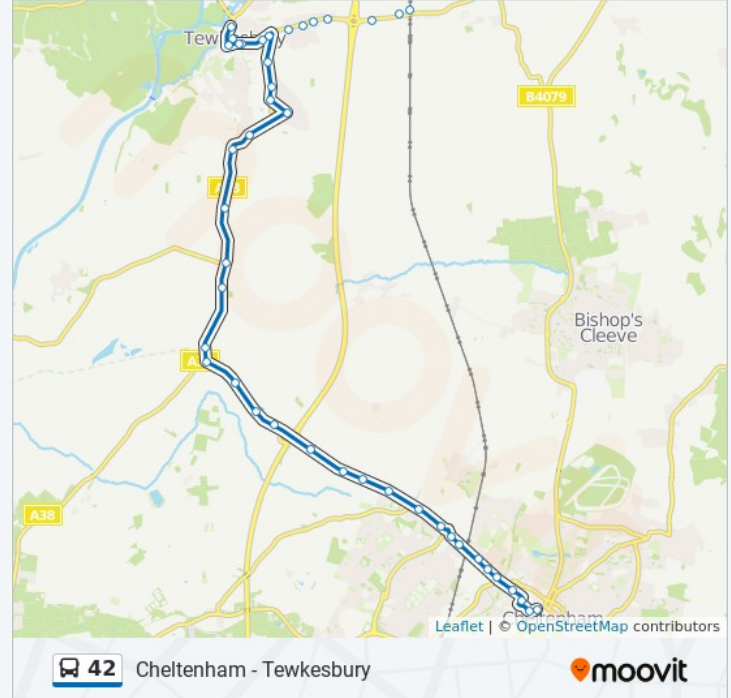

## Direction: Mitton

32 stops

[VIEW LINE SCHEDULE](#)

Clarence Street, Cheltenham  
Grove Street, Cheltenham  
Tesco, Cheltenham  
Sun Street, Cheltenham  
Homebase, Cheltenham  
Moors Avenue, Cheltenham  
Kingsditch Retail Park, Kingsditch  
Sainsbury'S, Kingsditch  
The Plant Centre, Uckington  
Moat Lane, Uckington  
Cooks Lane, Uckington  
Withy Bridge Gardens, Uckington  
Stanboro Lodge, Piffs Elm  
The Gloucester Old Spot, Piffs Elm  
Knightsbridge Lodge, Knightsbridge  
Swan Inn, Coombe Hill  
Walton Hill Farm, Deerhurst Walton  
Highfield Trading Estate, Deerhurst Walton  
Odessa Inn, Tredington  
Equinox, Tewkesbury  
Vine Way Path, Tewkesbury  
Jubilee Way, Tewkesbury  
Monterey Road Roundabout, Tewkesbury  
River Swilgate, Priors Park  
The Wheatpieces, Tewkesbury  
Wigeon Lane, Tewkesbury  
Morrisons, Mitton  
Hospital, Tewkesbury  
The Cross, Tewkesbury  
Anchor, Tewkesbury