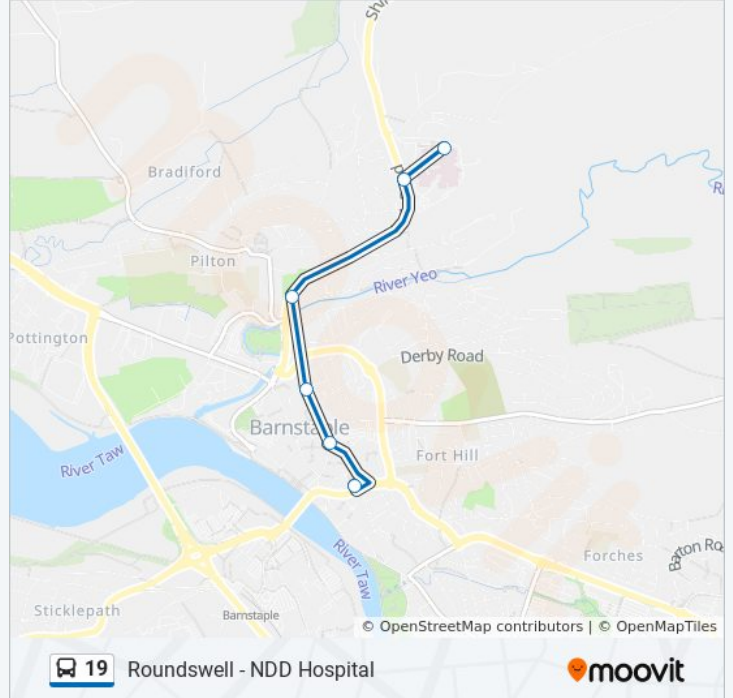

Roundswell - NDD Hospital

Get The App

The 19 bus line (Roundswell - NDD Hospital) has 3 routes. For regular weekdays, their operation hours are:
(1) Barnstaple: 07:02 - 22:22(2) Barnstaple: 06:18 - 22:11(3) Roundswell: 07:23 - 23:02
Use the Moovit App to find the closest 19 bus station near you and find out when is the next 19 bus arriving.

Direction: Barnstaple

6 stops

[VIEW LINE SCHEDULE](#)

North Devon District Hospital, Barnstaple

North Road, Barnstaple

Fire Station, Pilton

Green Lanes, Barnstaple

Barclays Bank, Barnstaple

19 bus Info

Direction: Barnstaple

Stops: 6

Trip Duration: 8 min

Line Summary:

Direction: Barnstaple

26 stops

[VIEW LINE SCHEDULE](#)

19 bus Info

Direction: Barnstaple

Stops: 26

Trip Duration: 28 min

Line Summary:

Sticklepath Terrace, Barnstaple
 Bus Station, Barnstaple
 Bus Station, Barnstaple
 Queens Theatre, Barnstaple
 Green Lanes, Barnstaple
 Fire Station, Pilton
 North Road, Barnstaple
 North Devon District Hospital, Barnstaple