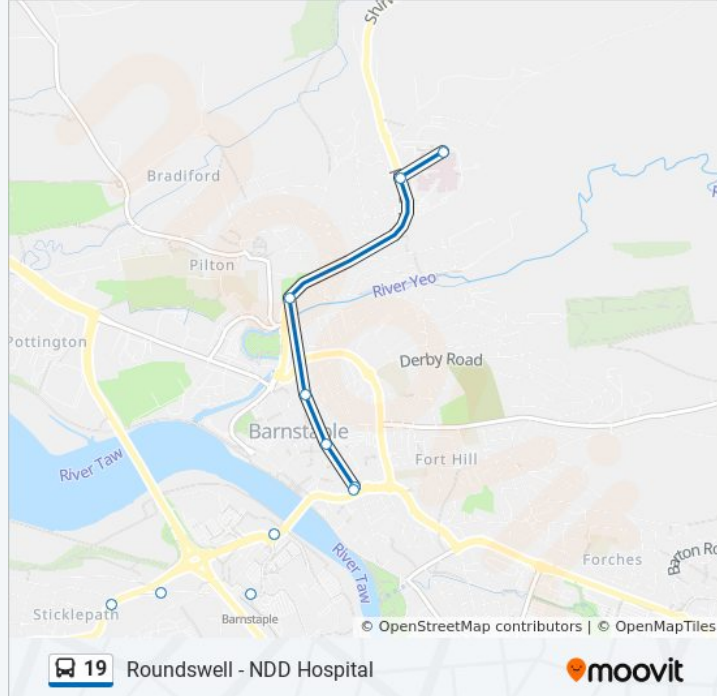

Roundswell - NDD Hospital

Get The App

The 19 bus line (Roundswell - NDD Hospital) has 3 routes. For regular weekdays, their operation hours are:
(1) Barnstaple: 07:02 - 22:22(2) Barnstaple: 06:18 - 22:11(3) Roundswell: 07:23 - 23:02
Use the Moovit App to find the closest 19 bus station near you and find out when is the next 19 bus arriving.

19 bus Info

Direction: Barnstaple

Stops: 6

Trip Duration: 8 min

Line Summary:

Direction: Barnstaple

26 stops

[VIEW LINE SCHEDULE](#)

19 bus Info

Direction: Barnstaple

Stops: 26

Trip Duration: 28 min

Line Summary:

Sticklepath Terrace, Barnstaple
 Bus Station, Barnstaple
 Bus Station, Barnstaple
 Queens Theatre, Barnstaple
 Green Lanes, Barnstaple
 Fire Station, Pilton
 North Road, Barnstaple
 North Devon District Hospital, Barnstaple

Direction: Roundswell

18 stops

[VIEW LINE SCHEDULE](#)

North Devon District Hospital, Barnstaple
 North Road, Barnstaple
 Fire Station, Pilton
 Green Lanes, Barnstaple
 Barclays Bank, Barnstaple
 Bus Station, Barnstaple
 Bus Station, Barnstaple
 Rail Station, Barnstaple
 High Wall, Sticklepath
 Old Torrington Road, Sticklepath
 Grange Avenue, Roundswell
 Gratton Way, Roundswell
 Sainsbury'S, Roundswell
 The Laurels, Roundswell
 Beech Close, Roundswell
 Cedar Grove, Roundswell
 Swallowfield, Roundswell
 Westermoor Way, Roundswell