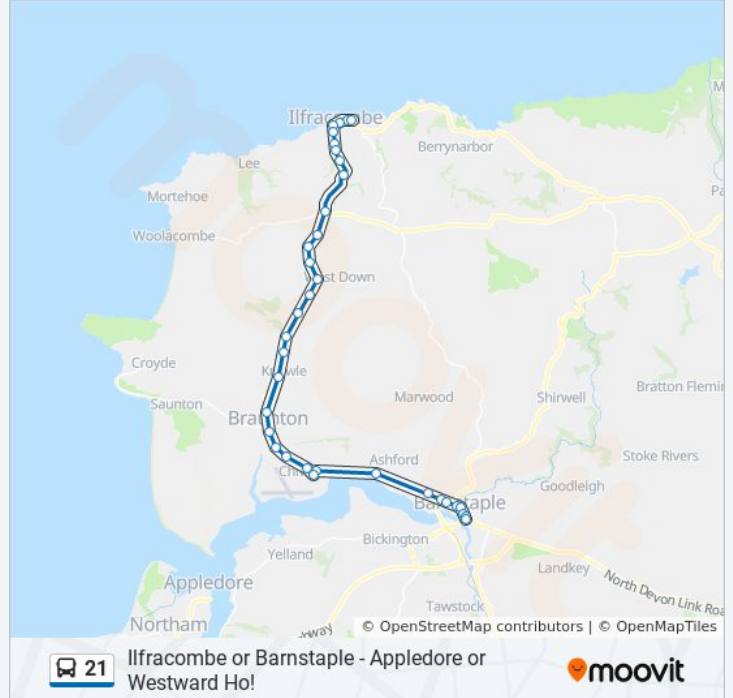

Use the Moovit App to find the closest 21 bus station near you and find out when is the next 21 bus arriving.

Direction: Barnstaple

35 stops

[VIEW LINE SCHEDULE](#)

- St James' Place Gardens, Ilfracombe
- Ropery Road, Ilfracombe
- Methodist Church, Ilfracombe
- The Bastille, Ilfracombe
- Wilder Road Car Park, Ilfracombe
- The Vicarage, Ilfracombe
- Bicclescombe Park Road, Ilfracombe
- The Nook, Ilfracombe
- Score Lodge, Lower Slade
- Mullacott Cross, Trimstone
- Twitchen Cross, Trimstone
- Trimstone Cross, Trimstone
- Dean Lane, Dean Cross
- Woodpecker Bar & Kitchen, West Down
- Railway Cottages, West Down
- Hidden Caravan Valley Park, West Down
- Heddon Mills, Winsham
- Stoney Bridge, Knowle
- Orchard Road, Knowle
- Georgeham Cross, Braunton
- Sq Restaurant, Braunton

21 bus Info

Direction: Barnstaple

Stops: 35

Trip Duration: 42 min

Line Summary:

Barton Lane, Velator
 Exeter Road, Wrafton
 The Landings, Chivenor
 Camp Gates, Chivenor
 Caravan Park, Chivenor
 Garden Centre, Ashford
 Business Park, Pottington
 Two Rivers Industrial Estate, Pottington
 Fairview, Pilton
 Mermaid Cross, Barnstaple
 Green Lanes, Barnstaple
 Barclays Bank, Barnstaple
 Queen Street, Barnstaple
 Bus Station, Barnstaple

Direction: Barnstaple

48 stops

[VIEW LINE SCHEDULE](#)

Swanswood Gardens, Westward Ho!
 Kingsley Road, Westward Ho!
 Atlantic Way, Westward Ho!
 Nelson Road, Westward Ho!
 Car Park, Westward Ho!
 Avon Lane, Westward Ho!
 Aysha Gardens, Westward Ho!
 Eastbourne Terrace, Westward Ho!
 Kingsley Park, Westward Ho!
 The Links, Westward Ho!
 Jackets Lane, Westward Ho!
 Square, Northam
 Memorial, Northam
 Durrant House Hotel, Northam
 Limers Lane, Orchard Hill