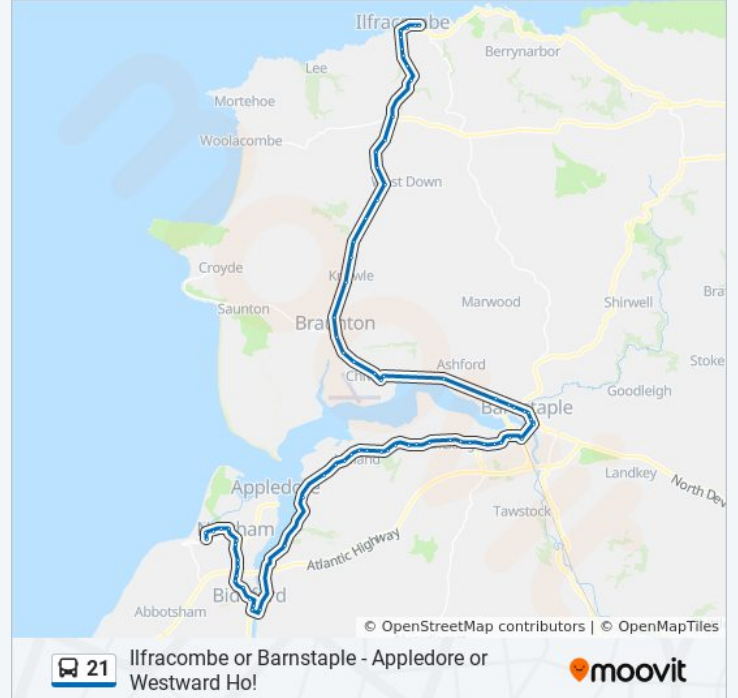

Heddon Mills, Winsham

Stoney Bridge, Knowle

Orchard Road, Knowle

Georgeham Cross, Braunton

Sq Restaurant, Braunton

Barton Lane, Velator

Exeter Road, Wrafton

The Landings, Chivenor

Barclays Bank, Barnstaple

Queen Street, Barnstaple

Bus Station, Barnstaple

Bus Station, Barnstaple

Rail Station, Barnstaple

High Wall, Sticklepath

Wrey Arms, Sticklepath

Bickington Road, Roundswell

Woodville, Roundswell

Belmont, Bickington

Garage, Bickington

Magdala, Bickington

Muddlebridge

Taw View, Muddlebridge

New Inn, Fremington

Beechfield, Fremington