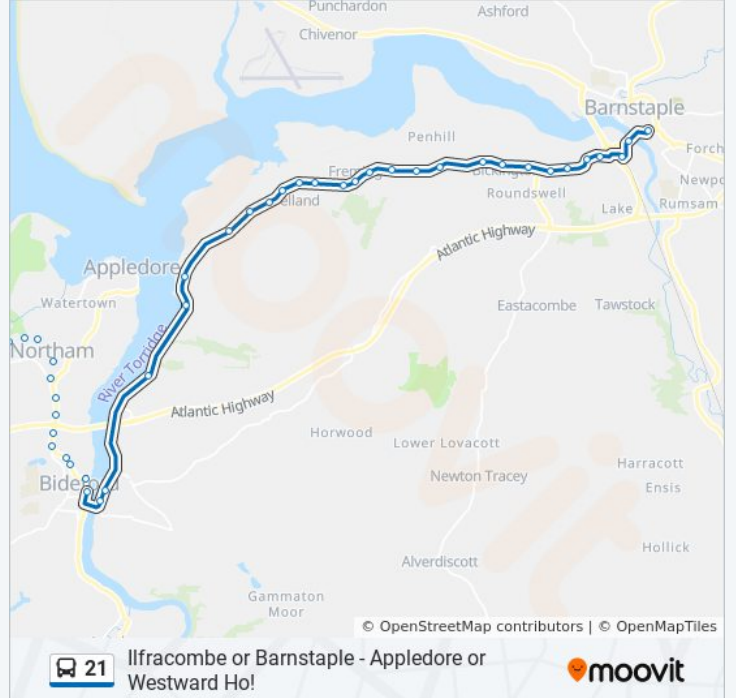

21 bus Info

Direction: Barnstaple

Stops: 48

Trip Duration: 45 min

Line Summary:

Heywood Road, Orchard Hill
Raleigh Garage, Orchard Hill
Chanters Road, Orchard Hill
The Sports Ground, Bideford
Kingsley Road, Bideford
Bideford Quay, Bideford
Ship on Launch, Bideford
Salterns Terrace, Bideford
Westleigh, Instow
Marine Parade, Instow
Anstey Way, Instow
Estuary View, Yelland
Welch's Lane, Lower Yelland
Lagoon View, Lower Yelland
Pottery Lane, Lower Yelland
Post Office, Yelland
Allenstyle, Yelland
Yelland Road, Fremington
Beechfield Road, Fremington
Beechfield, Fremington
New Inn, Fremington
Taw View, Muddlebridge
Muddlebridge
Magdala, Bickington
Garage, Bickington
End Of Ellerslie Road, Roundswell
Woodville, Roundswell
Bickington Road, Roundswell
Stafford, Sticklepath
High Wall, Sticklepath
Opposite Station Entrance, Barnstaple
Sticklepath Terrace, Barnstaple
Bus Station, Barnstaple

Direction: Bideford

26 stops

[VIEW LINE SCHEDULE](#)

Bus Station, Barnstaple
Rail Station, Barnstaple
High Wall, Sticklepath
Wrey Arms, Sticklepath
Bickington Road, Roundswell
Woodville, Roundswell
Belmont, Bickington
Garage, Bickington
Magdala, Bickington
Muddlebridge
Taw View, Muddlebridge
New Inn, Fremington
Beechfield, Fremington
Beechfield Road, Fremington
Yelland Road, Fremington
Allenstyle, Yelland
Post Office, Yelland
Pottery Lane, Lower Yelland
Lagoon View, Lower Yelland
Welch's Lane, Lower Yelland
Rectory Lane, Yelland
Anstey Way, Instow
Westleigh, Instow
Ship on Launch, Bideford
The Quay, Bideford
Bideford Quay, Bideford