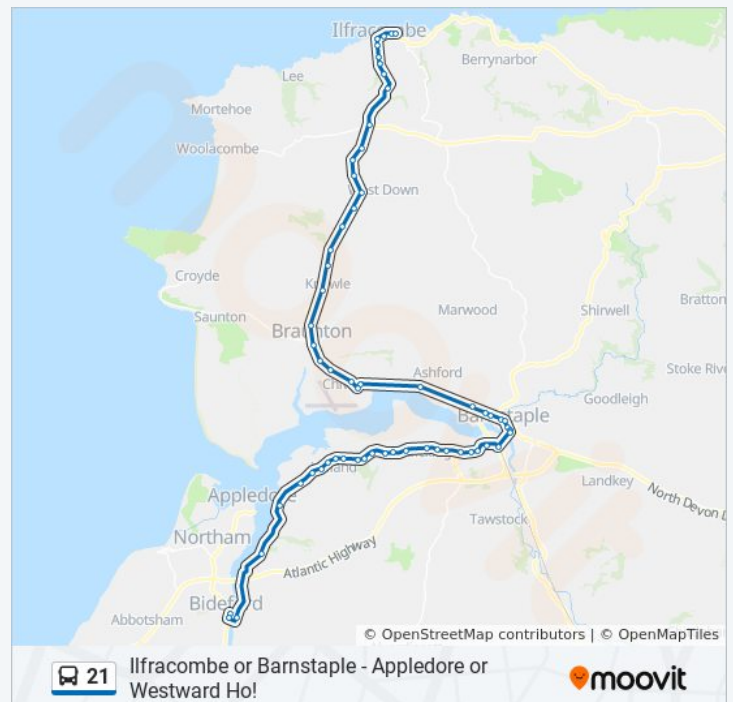

Direction: Bideford

26 stops

[VIEW LINE SCHEDULE](#)

Bus Station, Barnstaple
Rail Station, Barnstaple
High Wall, Sticklepath
Wrey Arms, Sticklepath
Bickington Road, Roundswell
Woodville, Roundswell
Belmont, Bickington
Garage, Bickington
Magdala, Bickington
Muddlebridge
Taw View, Muddlebridge
New Inn, Fremington
Beechfield, Fremington
Beechfield Road, Fremington
Yelland Road, Fremington
Allenstyle, Yelland
Post Office, Yelland
Pottery Lane, Lower Yelland
Lagoon View, Lower Yelland
Welch's Lane, Lower Yelland
Rectory Lane, Yelland
Anstey Way, Instow
Westleigh, Instow
Ship on Launch, Bideford
The Quay, Bideford
Bideford Quay, Bideford

Direction: Ilfracombe

83 stops

21 bus Time Schedule

Bideford Route Timetable:

Sunday	Not Operational
Monday	Not Operational
Tuesday	5:45 AM - 5:40 PM
Wednesday	5:45 AM - 5:40 PM
Thursday	5:45 AM - 5:40 PM
Friday	Not Operational
Saturday	Not Operational

21 bus Info

Direction: Bideford

Stops: 26

Trip Duration: 32 min

Line Summary:

21 bus Time Schedule

Ilfracombe Route Timetable:

Swanswood Gardens, Westward Ho!