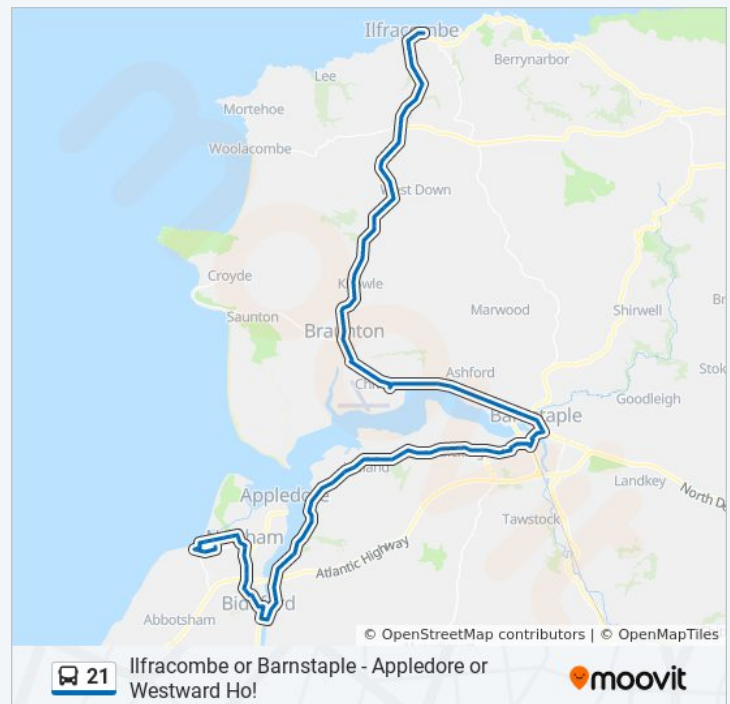

Anstey Way, Instow

Estuary View, Yelland

Welch's Lane, Lower Yelland

Lagoon View, Lower Yelland

Pottery Lane, Lower Yelland

Post Office, Yelland

Allenstyle, Yelland

Sunday	7:30 AM - 8:30 AM
Monday	7:30 AM - 8:30 AM
Tuesday	5:11 AM - 6:15 PM
Wednesday	5:11 AM - 6:15 PM
Thursday	5:11 AM - 6:15 PM
Friday	7:30 AM - 8:30 AM
Saturday	5:14 AM - 8:30 PM

21 bus Info

Direction: Ilfracombe

Stops: 83

Trip Duration: 115 min

Line Summary:

Yelland Road, Fremington

Beechfield Road, Fremington

Beechfield, Fremington