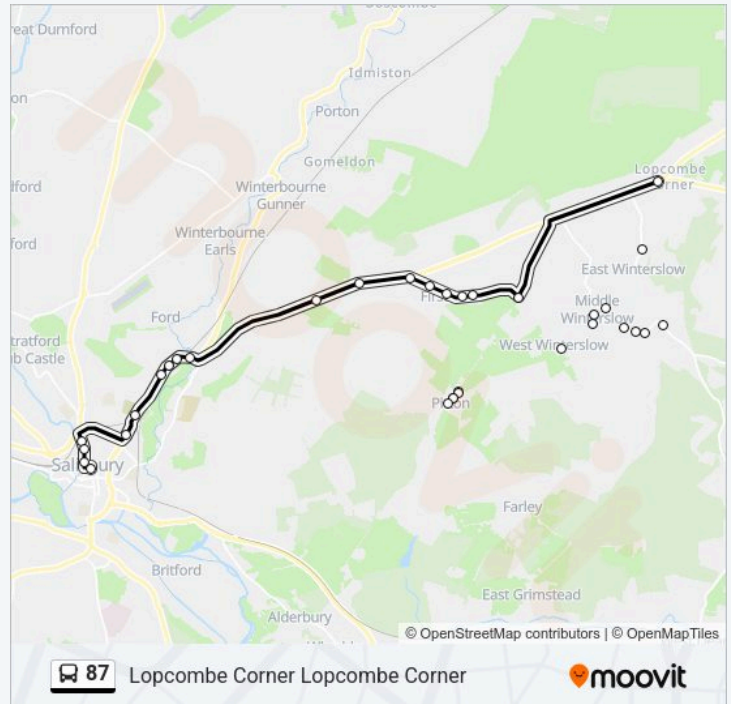

Use the Moovit App to find the closest 87 bus station near you and find out when is the next 87 bus arriving.

Direction: Winterslow Gunville Gunville Hill

31 stops

[VIEW LINE SCHEDULE](#)

- Endless Street
- Whites
- Mill Stream Approach
- Milford Hall Hotel
- St Marks Church
- London Road Cemetery
- London Road
- Bishopdown Farm Roundabout
- Hampton Park Roundabout
- St Thomas Bridge
- Viney Ridge
- Figsbury Ring
- Firs Road Top
- Old Police House
- Maple Drive
- Ilyton Avenue
- Firs Close
- Dunstable Corner
- St Peter's Church
- Post Office
- Crossroads Shelter

Stops: 31

Trip Duration: 32 min

Line Summary:

Post Office

St Peter's Church

Kings Corner

C Of E Primary School

Stores

St Thomas Bridge

Hampton Park Roundabout

Bishopdown Farm Roundabout

P&R

Cheverell Avenue

London Road Cemetery

St Marks Church

College Street

Gunville Hill

Roche Court

Lopcombe Corner

87 bus Info

Direction: Lopcombe Corner Lopcombe Corner

Stops: 33

Trip Duration: 25 min

Line Summary: