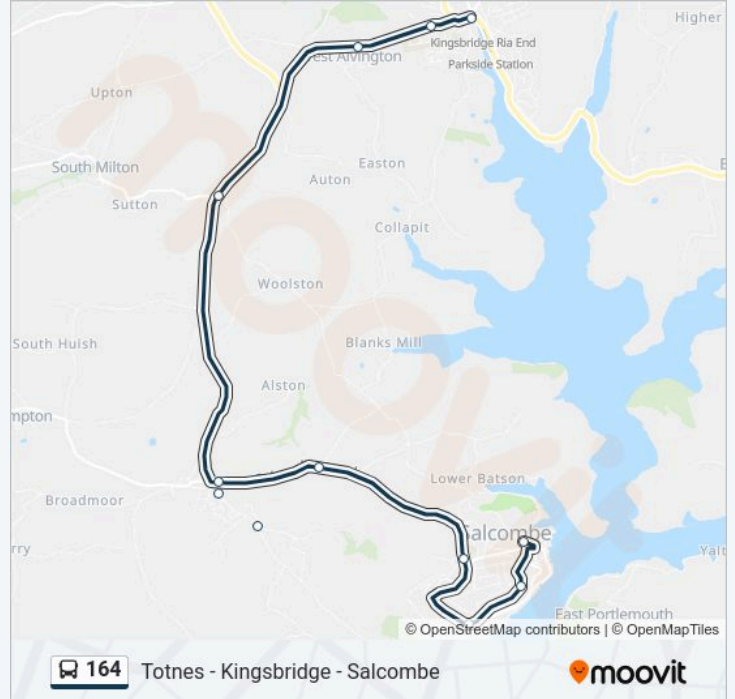

164 bus Info

Direction: Salcombe

Stops: 32

Trip Duration: 60 min

Line Summary:

West Alvington Hill, Kingsbridge

All Saints' Church, West Alvington

South Milton Turn, Sutton

Direction: Kingsbridge

11 stops

[VIEW LINE SCHEDULE](#)

Shadycombe Road, Salcombe

Devon Court, Salcombe

Herbert Road, Salcombe

Shaws Corner, Salcombe

Beadon Cross, Salcombe

Direction: Totnes

Stops: 35

Trip Duration: 65 min

Line Summary:

Sorley Green Cross, Sorley

The Mounts, Woodleigh

Garage, East Allington

Kellaton Cross, East Allington