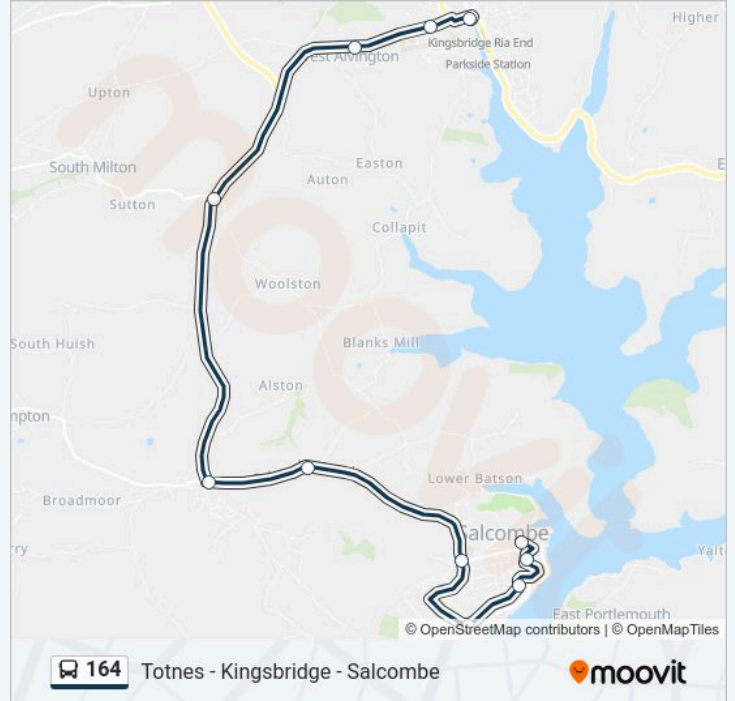

Yarde Gate Nursery, Malborough

Garage, Malborough

South Milton Turn, Sutton

All Saints' Church, West Alvington

West Alvington Hill, Kingsbridge

Bus Station, Kingsbridge

164 bus Time Schedule

Kingsbridge Route Timetable:

Monday	18:10 - 20:05
Tuesday	18:10 - 20:05
Wednesday	18:10 - 20:05
Thursday	18:10 - 20:05
Friday	18:10 - 20:05
Saturday	18:10 - 20:05
Sunday	19:00

164 bus Info

Direction: Kingsbridge

Stops: 11

Trip Duration: 20 min

Line Summary:

Direction: Totnes

35 stops

[VIEW LINE SCHEDULE](#)

- Shadycombe Road, Salcombe
- Devon Court, Salcombe
- Herbert Road, Salcombe
- Shaws Corner, Salcombe
- Beadon Cross, Salcombe
- Yarde Gate Nursery, Malborough
- Village Hall, Malborough
- Cumber Close, Malborough
- Garage, Malborough
- South Milton Turn, Sutton
- All Saints' Church, West Alvington
- Kingsbridge School, West Alvington
- West Alvington Hill, Kingsbridge
- Bus Station, Kingsbridge
- Town Hall, Kingsbridge
- Police Station, Kingsbridge
- South Hams Hospital, Kingsbridge
- Sorley Cross, Sorley

Direction: Totnes

Stops: 35

Trip Duration: 65 min

Line Summary:

Sorley Green Cross, Sorley

The Mounts, Woodleigh

Garage, East Allington

Kellaton Cross, East Allington