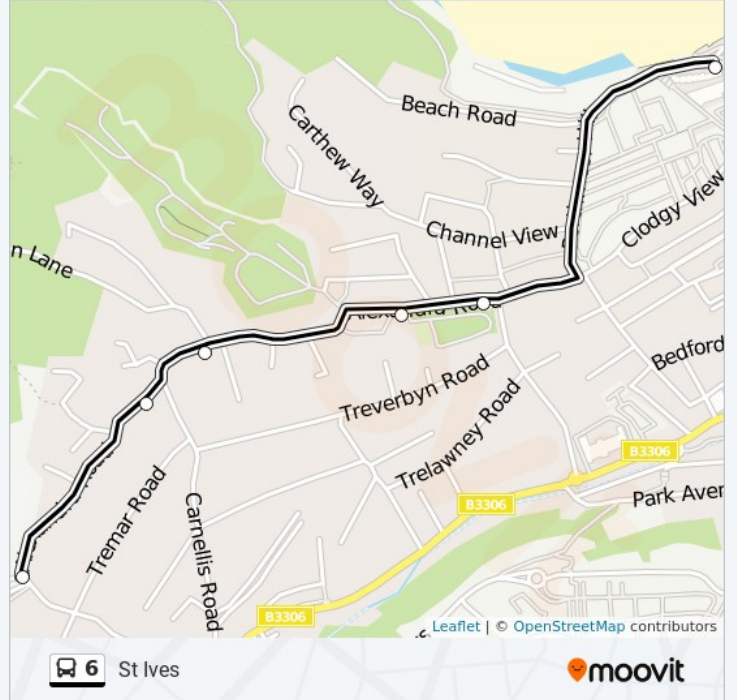

Direction: St Ives

5 stops

[VIEW LINE SCHEDULE](#)

St Ives Rugby Club, St Ives

Garrack Hotel, St Ives

Ayr Court Flats, St Ives

Bullans Hill Stop, St Ives

Tate Gallery, St Ives

6 bus Info

Direction: St Ives

Stops: 5

Trip Duration: 7 min

Line Summary:

Direction: St Ives

6 stops

[VIEW LINE SCHEDULE](#)

Sunday	Not Operational
Monday	Not Operational
Tuesday	Not Operational
Wednesday	11:25 - 18:55
Thursday	11:25 - 18:55
Friday	11:25 - 18:55
Saturday	11:25 - 18:55

6 bus Info

Direction: St Ives

Stops: 6

Trip Duration: 7 min

Line Summary:

6 bus time schedules and route maps are available in an offline PDF at moovitapp.com. Use the [Moovit App](#) to see live bus times, train schedule or subway schedule, and step-by-step directions for all public transit in South West.