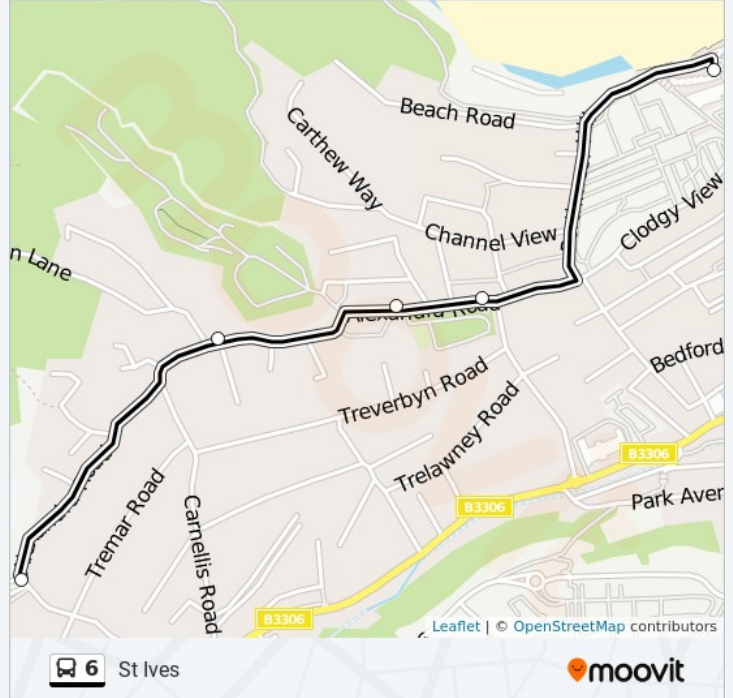

Direction: St Ives

5 stops

[VIEW LINE SCHEDULE](#)

St Ives Rugby Club, St Ives

Garrack Hotel, St Ives

Ayr Court Flats, St Ives

Bullans Hill Stop, St Ives

Tate Gallery, St Ives

6 bus Info

Direction: St Ives

Stops: 5

Trip Duration: 7 min

Line Summary:

Direction: St Ives

6 stops

[VIEW LINE SCHEDULE](#)

Sunday	Not Operational
Monday	Not Operational
Tuesday	Not Operational
Wednesday	11:25 - 18:55
Thursday	11:25 - 18:55
Friday	11:25 - 18:55
Saturday	11:25 - 18:55

6 bus Info

Direction: St Ives

Stops: 6

Trip Duration: 7 min