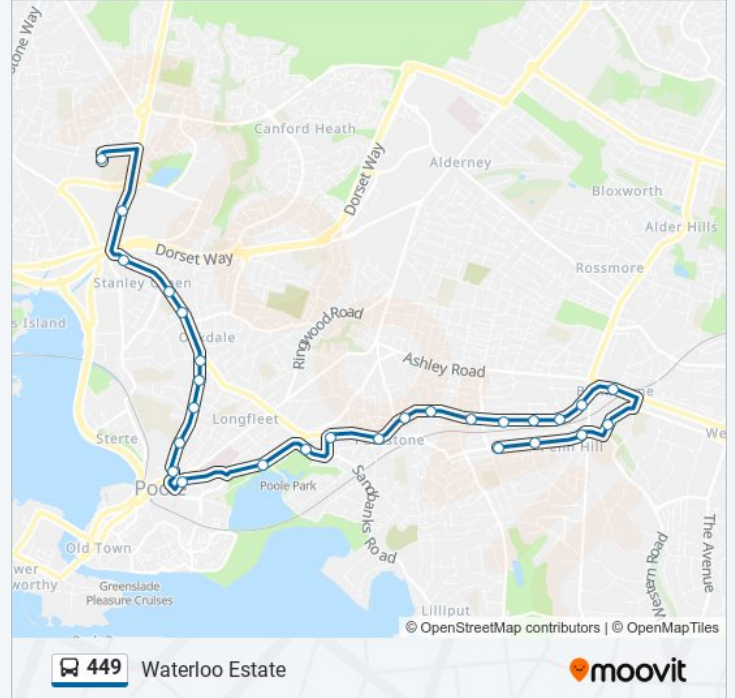

449 bus Info

Direction: Parkstone

Stops: 29

Trip Duration: 39 min

Line Summary:

North Lodge Road, Branksome
 St. Josephs Church, Branksome
 Branksome Station, Branksome
 Greenhaven, Branksome
 Penn Hill Corner, Branksome
 Spur Hill Avenue, Parkstone
 St. Osmunds Road, Parkstone

Direction: Waterloo Estate

27 stops

[VIEW LINE SCHEDULE](#)

Penn Leigh, Parkstone
 Spur Hill Avenue, Parkstone
 Penn Hill Corner, Branksome
 Greenhaven, Branksome
 Branksome Station, Branksome
 St. Josephs Church, Branksome
 North Lodge Road, Branksome
 Hardy Road, Parkstone
 The Grasshopper, Parkstone
 Marlborough Road, Parkstone
 Castle Hill, Parkstone
 Ashley Cross Post Office, Parkstone
 Ashley Cross, Parkstone
 Willow Park, Parkstone
 Park Gates, Parkstone
 Birds Hill Road, Poole
 The George, Poole
 Barclays, Poole

Stops: 27

Trip Duration: 49 min

Line Summary:

Police Station, Poole

Tatnam Road, Poole

Stokes Avenue, Oakdale

New Inn, Oakdale

Service Station, Oakdale

Heath Avenue, Stanley Green

The Fleetsbridge, Stanley Green

Hatch Pond Road, Waterloo Estate

Parkstone Grammar School, Waterloo Estate

449 bus time schedules and route maps are available in an offline PDF at moovitapp.com. Use the [Moovit App](#) to see live bus times, train schedule or subway schedule, and step-by-step directions for all public transit in South West.