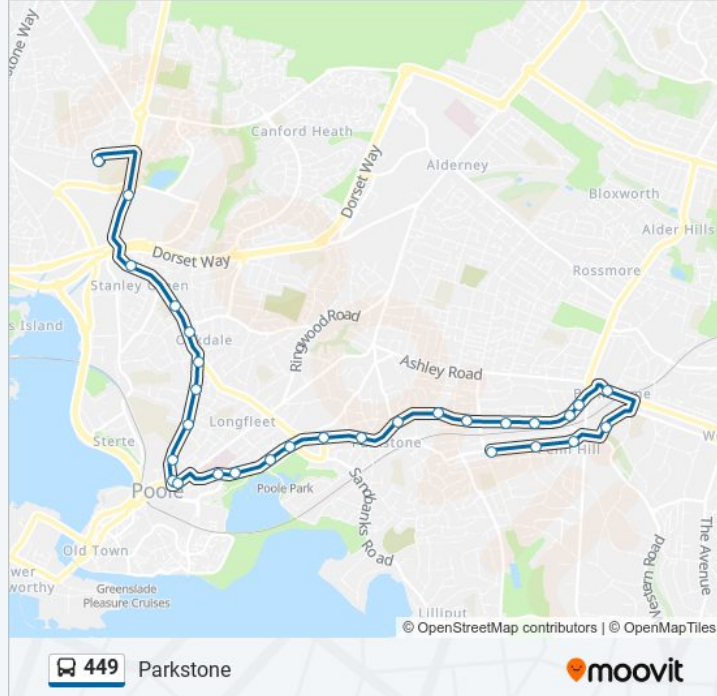

Direction: Parkstone

29 stops

[VIEW LINE SCHEDULE](#)

Parkstone Grammar School, Waterloo Estate

Hatch Pond Road, Waterloo Estate

The Fleetsbridge, Stanley Green

Heath Avenue, Oakdale

Library, Oakdale

449 bus Info

Direction: Parkstone

Stops: 29

Trip Duration: 39 min

Line Summary:

North Lodge Road, Branksome
 St. Josephs Church, Branksome
 Branksome Station, Branksome
 Greenhaven, Branksome
 Penn Hill Corner, Branksome
 Spur Hill Avenue, Parkstone
 St. Osmunds Road, Parkstone

Direction: Waterloo Estate

27 stops

[VIEW LINE SCHEDULE](#)

Penn Leigh, Parkstone
 Spur Hill Avenue, Parkstone
 Penn Hill Corner, Branksome
 Greenhaven, Branksome
 Branksome Station, Branksome
 St. Josephs Church, Branksome
 North Lodge Road, Branksome
 Hardy Road, Parkstone
 The Grasshopper, Parkstone
 Marlborough Road, Parkstone
 Castle Hill, Parkstone
 Ashley Cross Post Office, Parkstone
 Ashley Cross, Parkstone
 Willow Park, Parkstone
 Park Gates, Parkstone
 Birds Hill Road, Poole
 The George, Poole
 Barclays, Poole

Stops: 27

Trip Duration: 49 min

Line Summary:

Police Station, Poole

Tatnam Road, Poole

Stokes Avenue, Oakdale

New Inn, Oakdale

Service Station, Oakdale