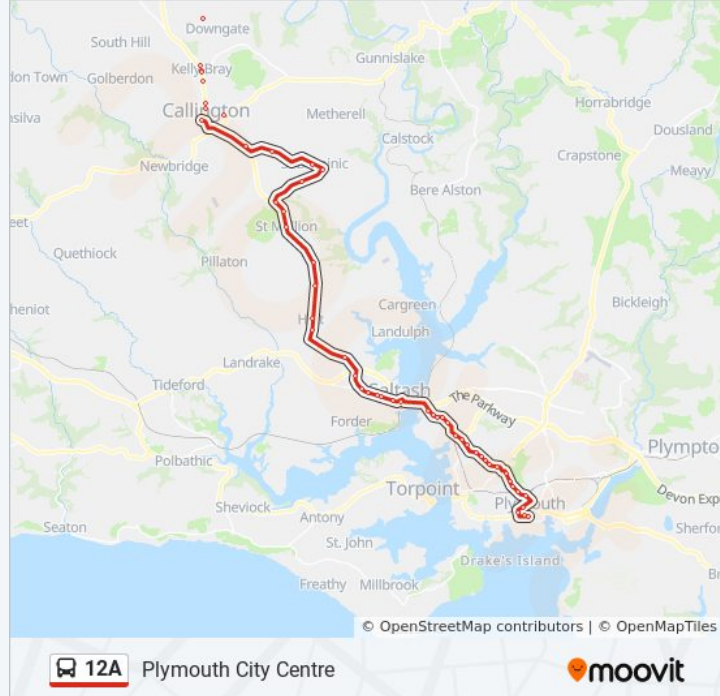

The Swingletree, Kelly Bray

Trefloyd Close, Kelly Bray

Post Office, Kelly Bray

Isacombe Oaks, Kelly Bray

Bowling Green, Callington

Urban Terrace, Callington

New Road, Callington

Ginsters, Callington

Dupath Well Turn, Ashton

Post Box, Ashton

Church, St Dominick

Primary School, St Dominick

St Dominick Church Turn, St Dominick

Vernigo Roundabout, St Mellion

St Mellion Golf Club, St Mellion

The Old Post Office, St Mellion

Junction, Paynters Cross

Ellbridge Turn, Hatt

Garage, Hatt

The Cardinals Hatt, Hatt

Trelanka, Carkeel

Tamar View Ind Est, Carkeel

Gilston Road Junction, Burraton

Co-Op Funeral Service, Burraton

Callington Road Fire Station, Saltash

Callington Road, Saltash

Callington Road, Saltash

Fore Street Top, Saltash

Fore Street Bottom, Saltash

Mackenzie Place, St Budeaux

Stanhope Road, St Budeaux

Saltburn Road, St Budeaux

St Paul's Church, St Budeaux