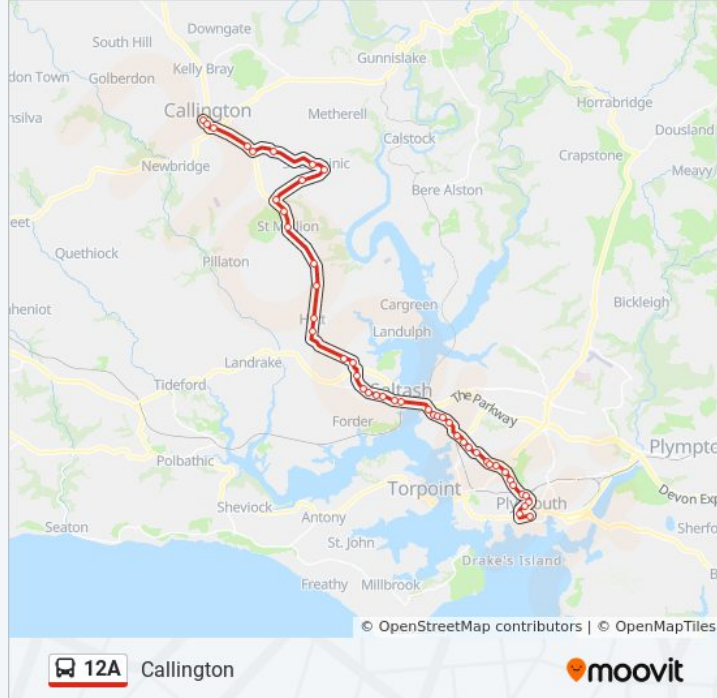

Junction, Paynters Cross

The Old Post Office, St Mellion

St Mellion Golf Club, St Mellion

Vernigo Roundabout, St Mellion

St Dominck Church Turn, St Dominick

Primary School, St Dominick

Church, St Dominick

Post Box, Ashton

Ashton Turn, Ashton

Dupath Well Turn, Ashton

Southern Road, Callington

Primary School, Callington

New Road, Callington

### Direction: Callington

6 stops

[VIEW LINE SCHEDULE](#)

Westgate Street, Launceston

Tesco, Launceston

The Springer Spaniel, Treburley

Recreation Ground, Stoke Climsland

Post Office, Kelly Bray