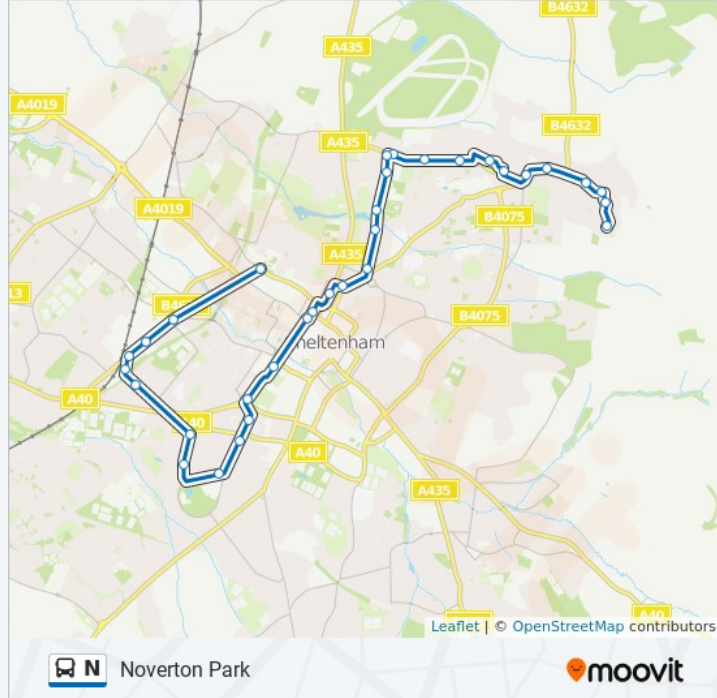

United Reformed Church, Prestbury

War Memorial, Prestbury

Finchcroft Lane, Noverton Park

Roberts Road, Noverton Park

Piccadilly Way, Noverton Park

Buttercross Lane, Noverton Park

Direction: Winchcombe

44 stops

[VIEW LINE SCHEDULE](#)

Francis Close Hall, Cheltenham

King's Arms, Alstone

The Vineyards, Alstone

Cheltenham Spa Rail Stn, Lansdown

Queens Court, Lansdown

St Stephen's Church, the Park

St Stephen's Close, the Park