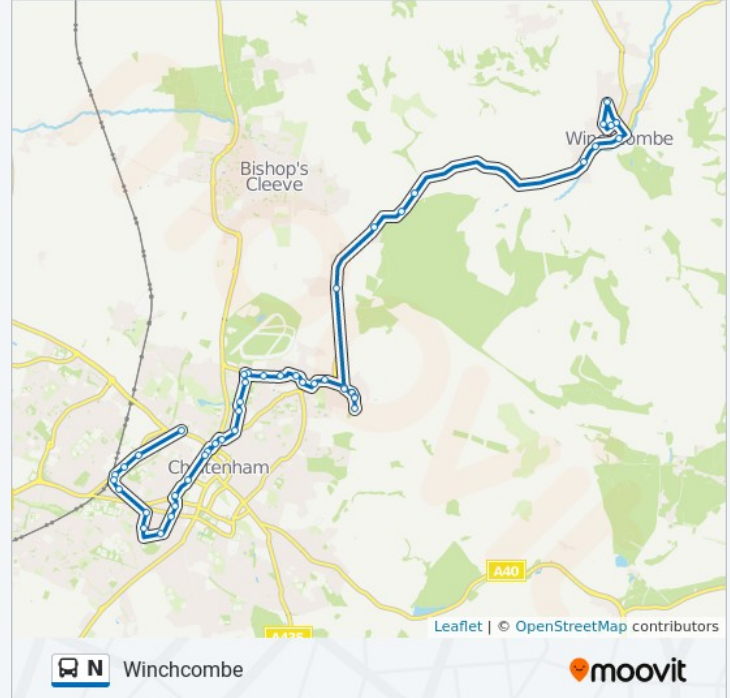

Roberts Road, Noverton Park

Finchcroft Lane, Noverton Park

Sunset Lane, Southam

Rising Sun Hotel, Cleeve Hill

Stockwell Lane, Cleeve Hill

Malvern View, Cleeve Hill

Brook Close, Winchcombe

Corner Cupboard Inn, Winchcombe

War Memorial, Winchcombe

Old Police Station, Winchcombe

Delavale Road, Winchcombe

Barnmeadow Road, Winchcombe

Library, Winchcombe

N bus time schedules and route maps are available in an offline PDF at moovitapp.com. Use the [Moovit App](#) to see live bus times, train schedule or subway schedule, and step-by-step directions for all public transit in South West.