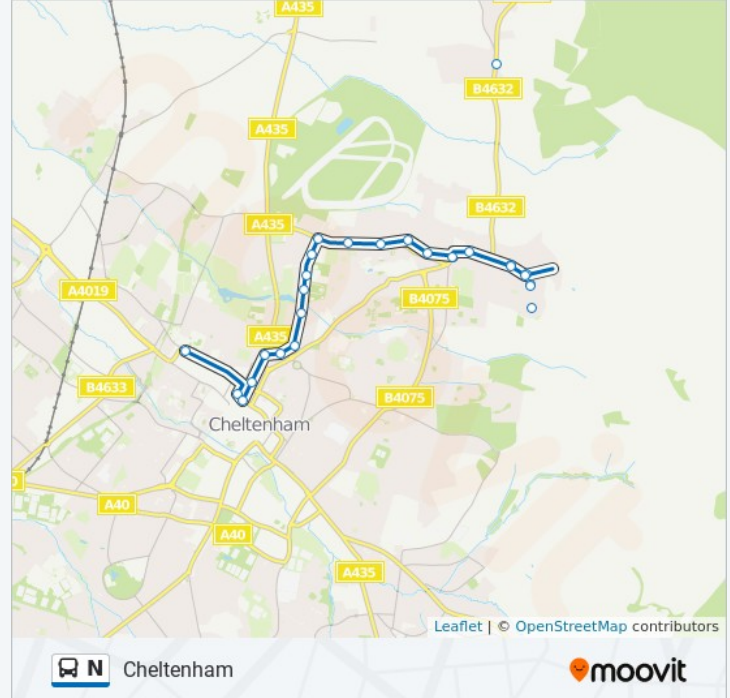

N bus Info
Direction: Cheltenham
Stops: 36
Trip Duration: 25 min
Line Summary:

- Delavale Road, Winchcombe
- Barnmeadow Road, Winchcombe
- Library, Winchcombe
- Old Police Station, Winchcombe
- War Memorial, Winchcombe
- Corner Cupboard Inn, Winchcombe
- Brook Close, Winchcombe
- Malvern View, Cleeve Hill
- Stockwell Lane, Cleeve Hill
- Rising Sun Hotel, Cleeve Hill
- Sunset Lane, Southam
- Finchcroft Lane, Noverton Park
- Roberts Road, Noverton Park
- Piccadilly Way, Noverton Park
- Buttercross Lane, Noverton Park
- Piccadilly Way, Noverton Park
- Roberts Road, Noverton Park
- Finchcroft Lane, Noverton Park
- War Memorial, Prestbury
- United Reformed Church, Prestbury
- Library, Prestbury
- Linden Close, Prestbury

Malden Road, Cheltenham

Wellington Road, Cheltenham

Holy Trinity Church, Cheltenham

Pittville Street, Cheltenham

Boots Corner, Cheltenham

Francis Close Hall, Cheltenham

Direction: Noverton Park

32 stops

[VIEW LINE SCHEDULE](#)

Francis Close Hall, Cheltenham

King's Arms, Alstone

The Vineyards, Alstone

Cheltenham Spa Rail Stn, Lansdown

Queens Court, Lansdown

St Stephen's Church, the Park

St Stephen's Close, the Park

N bus Info

Direction: Winchcombe

Stops: 44

Trip Duration: 37 min

Line Summary:

Primark, Cheltenham (18b)

Boots Corner, Cheltenham

Holy Trinity Church, Cheltenham