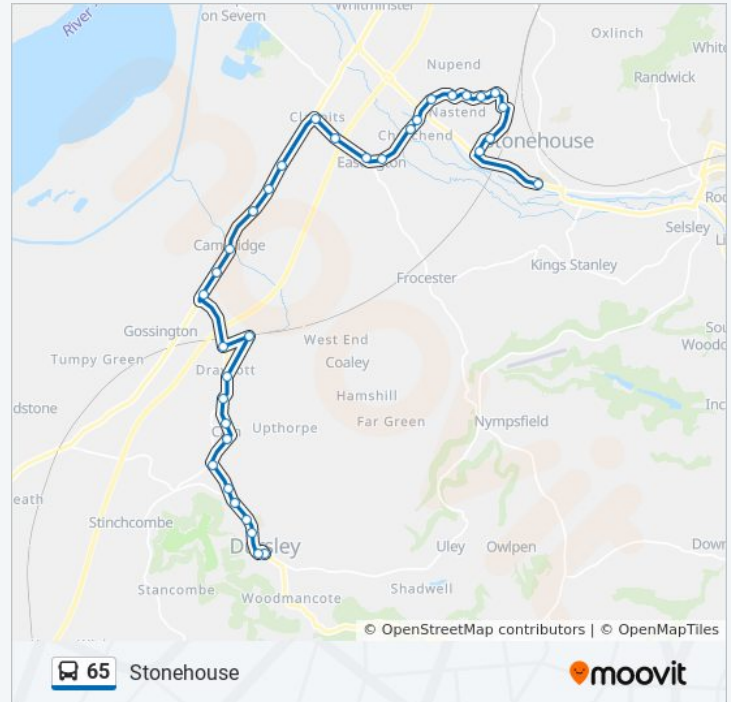

De Lisle Bush Way, Oldend

Rowbotham Way, Oldend

Dairy Crest, Stonehouse

Skf Works, Stonehouse

Stonehouse Court Hotel, Bridgend

Downton Road, Stonehouse

Wycliffe College, Stonehouse

Post Office, Stonehouse

Saturday

17:20 - 19:20

65 bus Info

Direction: Stonehouse

Stops: 41

Trip Duration: 43 min

Line Summary:

Globe Inn, Stonehouse

The Nippy Chippy, Stonehouse

Grosvenor Road, Stonehouse

Horsemarling Lane, Stonehouse

65 bus time schedules and route maps are available in an offline PDF at moovitapp.com. Use the [Moovit App](#) to see live bus times, train schedule or subway schedule, and step-by-step directions for all public transit in South West.