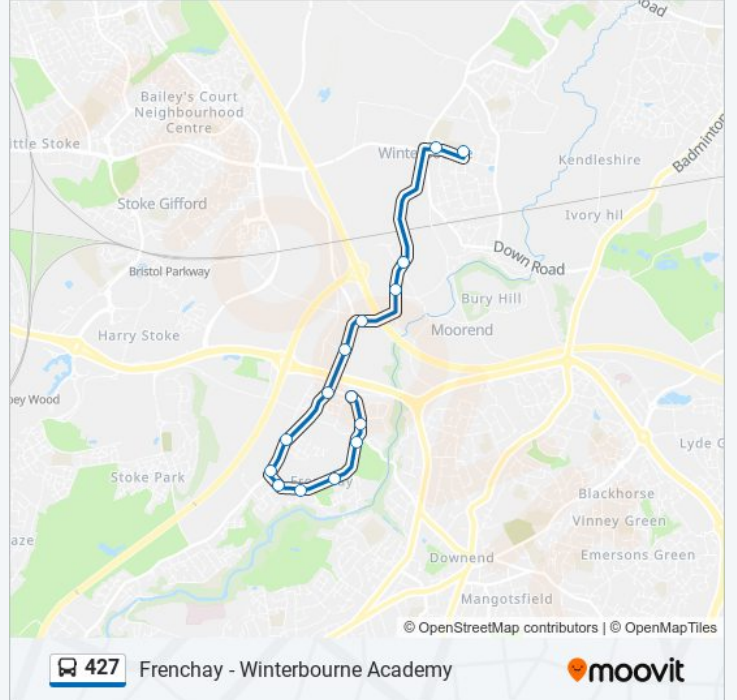

Use the Moovit App to find the closest 427 bus station near you and find out when is the next 427 bus arriving.

Direction: Frenchay

15 stops

[VIEW LINE SCHEDULE](#)

Winterbourne Academy, Winterbourne
The George And Dragon, Winterbourne
Quarry Barton, Winterbourne
Whiteshill Church, Pye Corner
The Crown, Winterbourne
The Stream, Hambrook
Beckspool Road, Frenchay
Frenchay Village Hall, Frenchay
Cedar Hall, Frenchay
St John's Church, Frenchay
Pearces Hill, Frenchay
Froomshaw Road, Frenchay
Begbrook Park, Frenchay
Alexander Road, Frenchay
Beckspool Road, Frenchay

Trip Duration: 20 min

Line Summary:

Direction: Winterbourne

15 stops

[VIEW LINE SCHEDULE](#)

- Beckspool Road, Frenchay
- Frenchay Village Hall, Frenchay
- Cedar Hall, Frenchay
- St John's Church, Frenchay
- Pearces Hill, Frenchay
- Froomshaw Road, Frenchay
- Begbrook Park, Frenchay
- Alexander Road, Frenchay
- Beckspool Road, Frenchay
- The Stream, Hambrook
- The Crown, Winterbourne
- Whiteshill Church, Pye Corner
- Quarry Barton, Winterbourne
- Post Office, Winterbourne
- Winterbourne Academy, Winterbourne

Stops: 15

Trip Duration: 23 min

Line Summary:

427 bus time schedules and route maps are available in an offline PDF at moovitapp.com. Use the [Moovit App](#) to see live bus times, train schedule or subway schedule, and step-by-step directions for all public transit in South West.