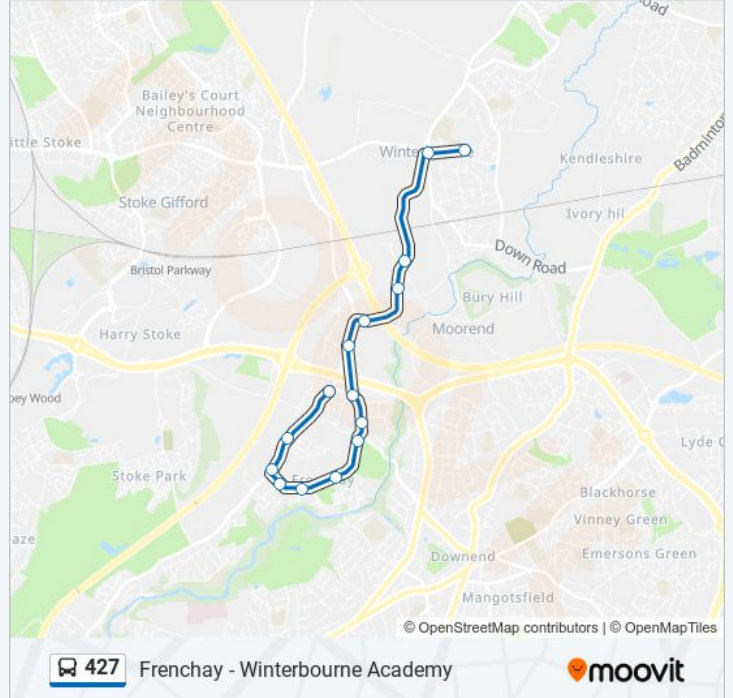

Use the Moovit App to find the closest 427 bus station near you and find out when is the next 427 bus arriving.

Direction: Frenchay

15 stops

[VIEW LINE SCHEDULE](#)

Winterbourne Academy, Winterbourne
The George And Dragon, Winterbourne
Quarry Barton, Winterbourne
Whiteshill Church, Pye Corner
The Crown, Winterbourne
The Stream, Hambrook
Beckspool Road, Frenchay
Frenchay Village Hall, Frenchay
Cedar Hall, Frenchay
St John's Church, Frenchay
Pearces Hill, Frenchay
Froomshaw Road, Frenchay
Begbrook Park, Frenchay
Alexander Road, Frenchay
Beckspool Road, Frenchay

Trip Duration: 20 min

Line Summary:

Direction: Winterbourne

15 stops

[VIEW LINE SCHEDULE](#)

- Beckspool Road, Frenchay
- Frenchay Village Hall, Frenchay
- Cedar Hall, Frenchay
- St John's Church, Frenchay
- Pearces Hill, Frenchay
- Froomshaw Road, Frenchay
- Begbrook Park, Frenchay
- Alexander Road, Frenchay
- Beckspool Road, Frenchay
- The Stream, Hambrook
- The Crown, Winterbourne
- Whiteshill Church, Pye Corner
- Quarry Barton, Winterbourne
- Post Office, Winterbourne
- Winterbourne Academy, Winterbourne