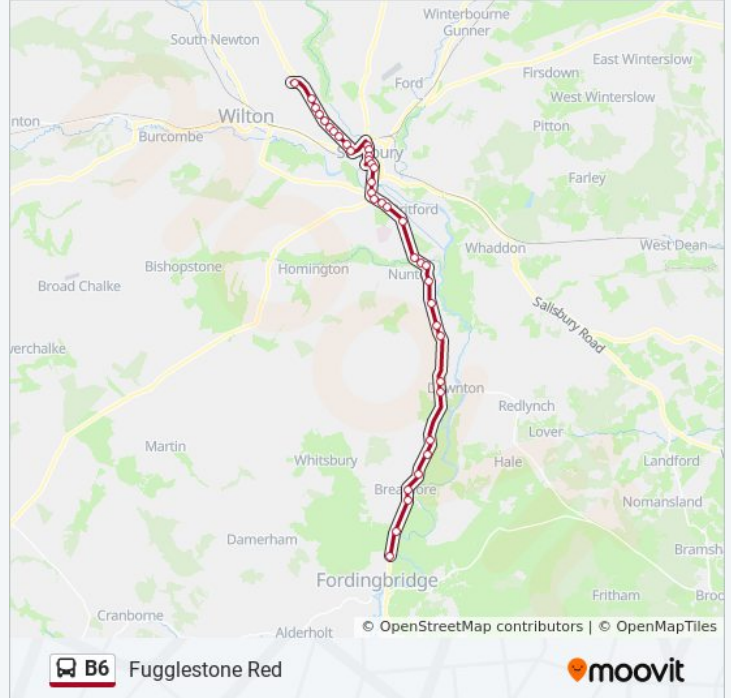

Direction: Fugglestone Red

39 stops

[VIEW LINE SCHEDULE](#)

Kingfisher Drive, Lower Burgate

Burgate Cross, Upper Burgate

Police Cottages, Breamore

Village Hall, Breamore

Breamore House Turn, North Street

B6 bus Info

Direction: Fugglestone Red

Stops: 39

Trip Duration: 39 min

Line Summary:

Bus Shelter, Britford

Milton Road, Salisbury

Rowbarrow, Salisbury

Milford Hall Hotel, Salisbury

Gas Lane, Salisbury

Hastings Court, Salisbury

Highbury Avenue, Bemerton

India Avenue, Bemerton

Roman Road, Bemerton

Queen Alexandra Road, Bemerton

Heath Road, Bemerton

Primrose Road, Bemerton

Devizes Road Top, Fugglestone Red

Whatley Way, Bemerton Heath

St Peter's Place, Fugglestone Red

B6 bus time schedules and route maps are available in an offline PDF at moovitapp.com. Use the [Moovit App](#) to see live bus times, train schedule or subway schedule, and step-by-step directions for all public transit in South West.