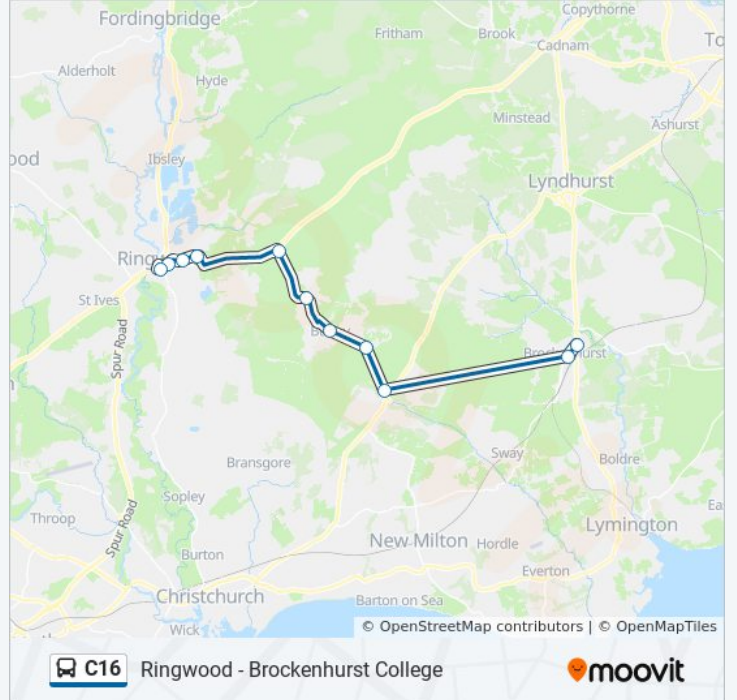

C16 bus time schedules and route maps are available in an offline PDF at moovitapp.com. Use the [Moovit App](#) to see live bus times, train schedule or subway schedule, and step-by-step directions for all public transit in South West.

[About Moovit](#) • [MaaS Solutions](#) • [Supported Countries](#) • [Mooviter Community](#)

© 2024 Moovit - All Rights Reserved

Check Live Arrival Times