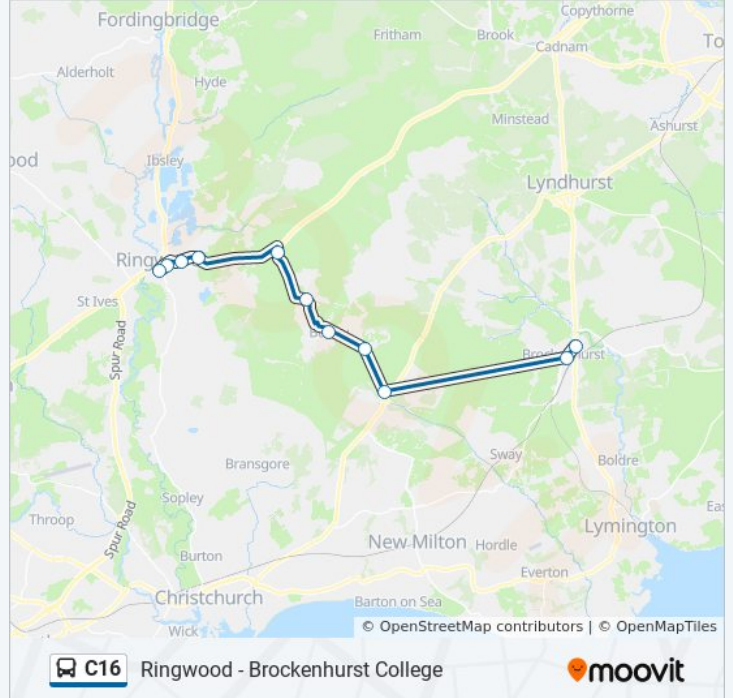

The C16 bus line (Ringwood - Brockenhurst College) has 2 routes. For regular weekdays, their operation hours are:  
(1) Brockenhurst: 12:30(2) Ringwood: 13:10  
Use the Moovit App to find the closest C16 bus station near you and find out when is the next C16 bus arriving.

**Direction: Brockenhurst**

11 stops

[VIEW LINE SCHEDULE](#)

- Meeting House Lane, Ringwood
- Carvers Park, Ringwood
- Fieldway, Poulner
- White Hart, Poulner
- Forest Services, Picket Post
- Coach Hill Lane, Burley Street
- Burley Coach House, Burley
- Durmast Cross, Bisterne Close
- Station House Tea Rooms, Holmsley
- Gates Garage, Brockenhurst
- Brockenhurst College, Brockenhurst

**C16 bus Time Schedule**

Brockenhurst Route Timetable:

Sunday	Not Operational
Monday	12:30
Tuesday	12:30
Wednesday	12:30
Thursday	12:30
Friday	12:30
Saturday	Not Operational

**C16 bus Info**

**Direction:** Brockenhurst

**Stops:** 11

**Trip Duration:** 30 min

**Line Summary:**

**Direction: Ringwood**

11 stops

[VIEW LINE SCHEDULE](#)

- Brockenhurst College, Brockenhurst
- Gates Garage, Brockenhurst
- Station House Tea Rooms, Holmsley
- Durmast Cross, Bisterne Close
- Burley Coach House, Burley
- Coach Hill Lane, Burley Street
- Forest Services, Picket Post
- White Hart, Poulner
- Fieldway, Poulner
- Carvers Park, Ringwood
- Meeting House Lane, Ringwood