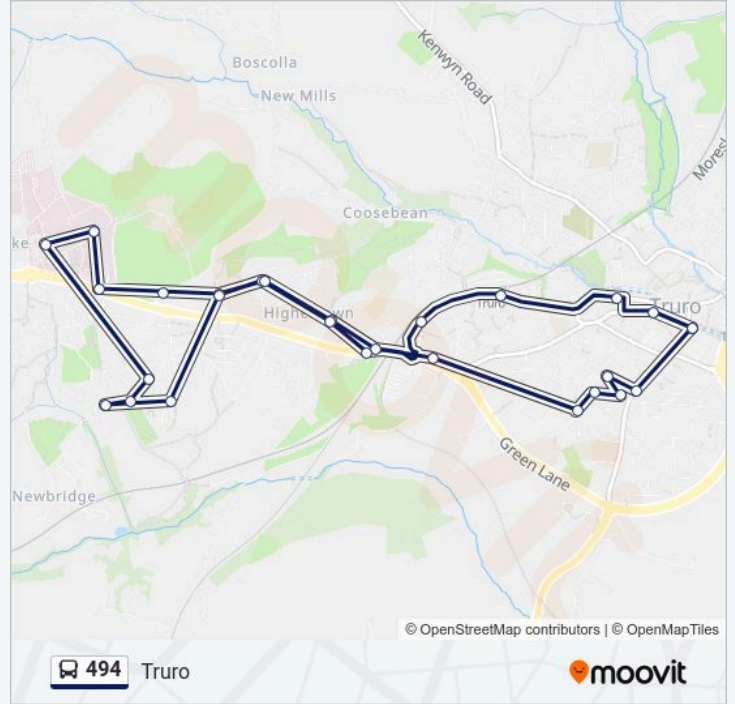

 494

Truro

Get The App

The 494 bus line Truro has one route. For regular weekdays, their operation hours are:

(1) Truro: 10:14 - 16:14

Use the Moovit App to find the closest 494 bus station near you and find out when is the next 494 bus arriving.

Direction: Truro

28 stops

[VIEW LINE SCHEDULE](#)

- Lemon Quay, Truro
- Victoria Square, Truro
- Reeds Pharmacy the Globe, Truro
- Railway Station, Truro
- Sainsbury, Truro
- County Arms, Highertown
- Albany Road, Malabar Estate
- Shop Malabar, Malabar Estate
- Trevose Road, Malabar Estate
- Carrine Road, Newbridge
- Sparnock Grove, Newbridge
- Wheal Sperries Way, Newbridge
- Carrine Road, Newbridge
- Trelawny Entrance, Rch Treliske Hospital
- Tower Block, Rch Treliske Hospital
- Lay By, Treliske
- Golf Club, Treliske
- Trevose Road, Malabar Estate
- Shop, Malabar Estate
- Albany Road, Malabar Estate
- County Arms, Highertown

Direction: Truro

Stops: 28

Trip Duration: 40 min

Line Summary:

Sainsbury's Treyew Road, Truro

Redannick Lane, Truro

Albert Place, Truro

Daniell Street, Truro

Health Park, Truro

Lander Monument, Truro

Lemon Quay, Truro

494 bus time schedules and route maps are available in an offline PDF at moovitapp.com. Use the Moovit App to see live bus times, train schedule or subway schedule, and step-by-step directions for all public transit in South West.