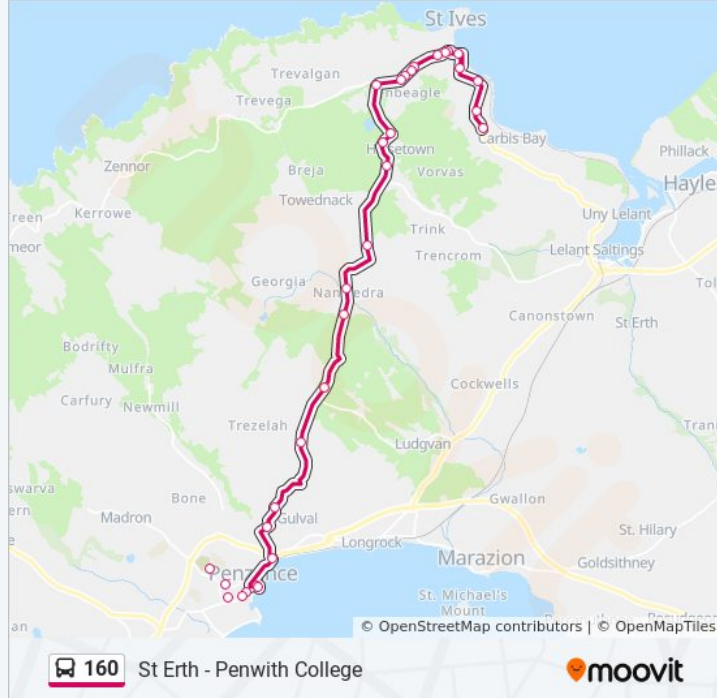

Roundhouse, Penbeagle

Leach Pottery, St Ives

Higher Stennack, St Ives

Trenwith Bridge, St Ives

British Legion, St Ives

Stennack Surgery, St Ives

Cinema, St Ives

Royal Square, St Ives

Bus Station, St Ives

The Terrace, St Ives

St Ives Harbour Hotel, St Ives

The View, St Ives

Cornish Arms, St Ives

Opp Tesco, St Ives

160 bus time schedules and route maps are available in an offline PDF at moovitapp.com. Use the [Moovit App](#) to see live bus times, train schedule or subway schedule, and step-by-step directions for all public transit in South West.

[About Moovit](#) • [MaaS Solutions](#) • [Supported Countries](#) • [Mooviter Community](#)

© 2024 Moovit - All Rights Reserved

Check Live Arrival Times