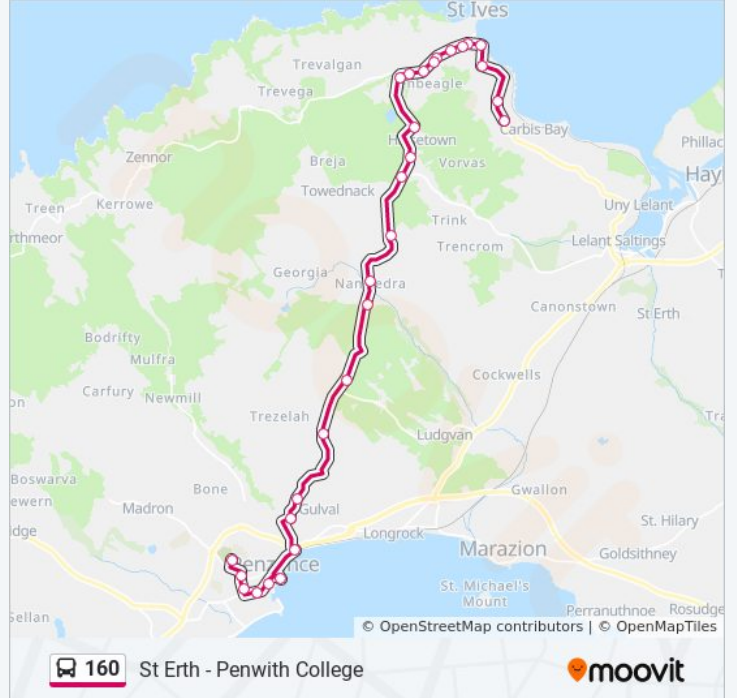

**160 bus Info**

**Direction:** Penzance

**Stops:** 29

**Trip Duration:** 31 min

**Line Summary:**

Ponsandane Nursing Home, Penzance

Bus Station, Penzance

Market Jew Street, Penzance

### Direction: St Ives

32 stops

[VIEW LINE SCHEDULE](#)

Penwith College, Penzance

St Clare Street, Penzance

Church, Penzance

Market Jew Street, Penzance

Market Jew Street, Penzance

### 160 bus Info

**Direction:** St Ives

**Stops:** 32

**Trip Duration:** 33 min

**Line Summary:**

Roundhouse, Penbeagle

Leach Pottery, St Ives

Higher Stennack, St Ives