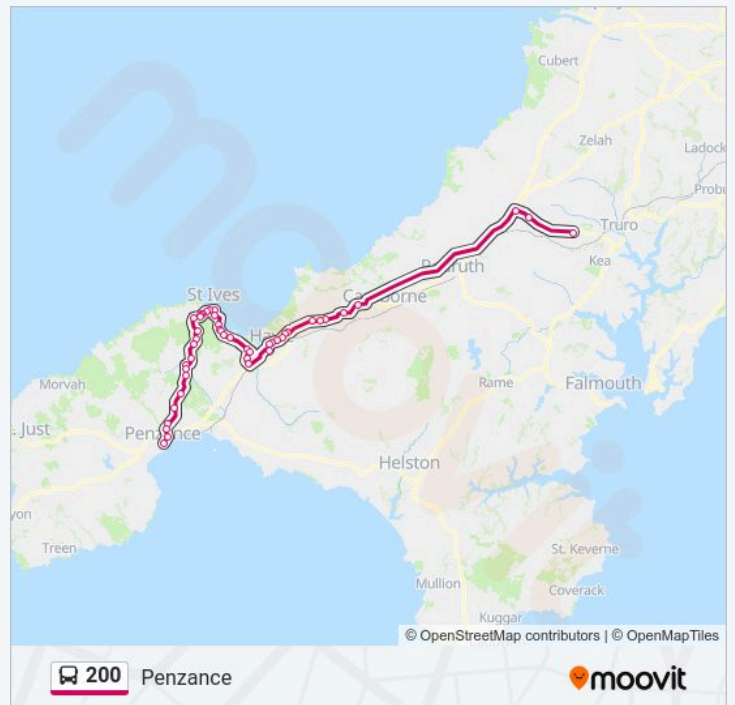

200 bus Info

Direction: Penzance

Stops: 46

Trip Duration: 84 min

Line Summary:

Fernlee, Penbeagle

Halsetown Inn, Halsetown

Penhalwyn Trekking Centre, Balnoon