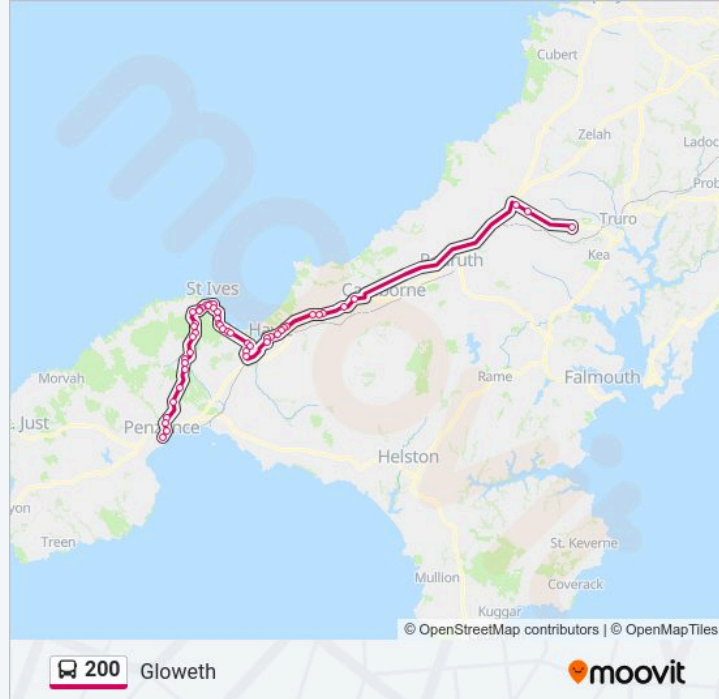

Greenbank, Connor Downs

Horsepool Road, Connor Downs

Merry Meeting Turn, Roseworthy

Kehelland Turn, Kehelland

Chiverton Roundabout, Three Burrows

Three Spires, Penstraze

Truro College, Gloweth

Direction: Penzance