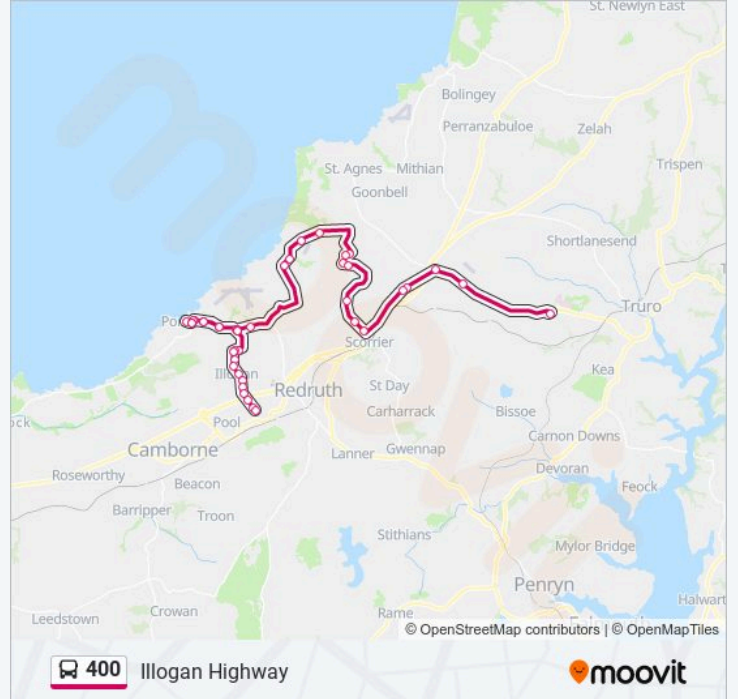

Atlantic Way, Porthtowan

Porthtowan Turn, Porthtowan

Forthvean Road, Porthtowan

Factory Shops, Bridge

Bridge Inn, Bridge

Bridge Moor, Bridge

Penberthy Road, Portreath

The Square, Portreath

Tregea Terrace, Portreath

Beach Car Park, Portreath

Tregea Terrace, Portreath

The Square, Portreath

Penberthy Road, Portreath

Bridge Moor, Bridge

Hall, Bridge

Rose Villa, Bridge

Bridge Hill, Bridge

Coronation Road, Nance

Tangye Close, Nance

Church Road, Nance

Bottom Of Church Road, Paynters Lane End

Robartes Arms, Illogan

Illogan Park, Illogan

Paynters Lane, West Tolgus

Merrits Hill, West Tolgus

Chapel, Broad Lane

Higher Broad Lane, Pool

Bosmeor Park, Illogan Highway

Chariot Road, Illogan Highway