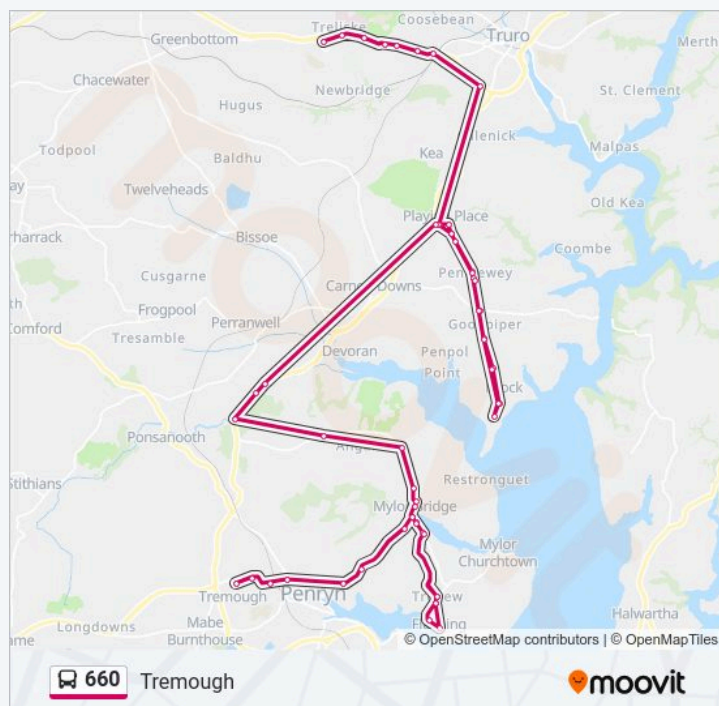

Bus Shelter, Mabe Burnthouse

Carnsew Close, Mabe Burnthouse

Penryn Campus Falmouth Univ, Tremough

Direction: Tremough

55 stops

[VIEW LINE SCHEDULE](#)

Truro College, Gloweth

Homebase, Treliske

Lay By, Treliske

Newbridge Turn, Treliske

All Saints Church, Highertown

Penwethers Lane, Highertown

County Arms, Highertown

Green Lane, Truro

Post Office, Playing Place

Penhalls Way, Playing Place

Halvarras Park, Playing Place

Halvarras Park, Playing Place

Punchbowl, Penelewey

Mount George Road, Penelewey

Four Turnings, Goon Piper

Feock Methodist Church, Goon Piper

Village Green, Feock

Clock House Corner, Feock

Harcourt, Feock

Clock House Corner, Feock

Village Green, Feock

Feock Methodist Church, Goon Piper

Four Turnings, Goon Piper

Mount George Road, Penelewey

Punchbowl, Penelewey

Halvarras Park, Playing Place

660 bus Time Schedule

Tremough Route Timetable:

Sunday	Not Operational
Monday	16:25
Tuesday	16:25
Wednesday	16:25
Thursday	16:25
Friday	16:25
Saturday	Not Operational

660 bus Info

Direction: Tremough

Stops: 55

Trip Duration: 69 min

Line Summary: