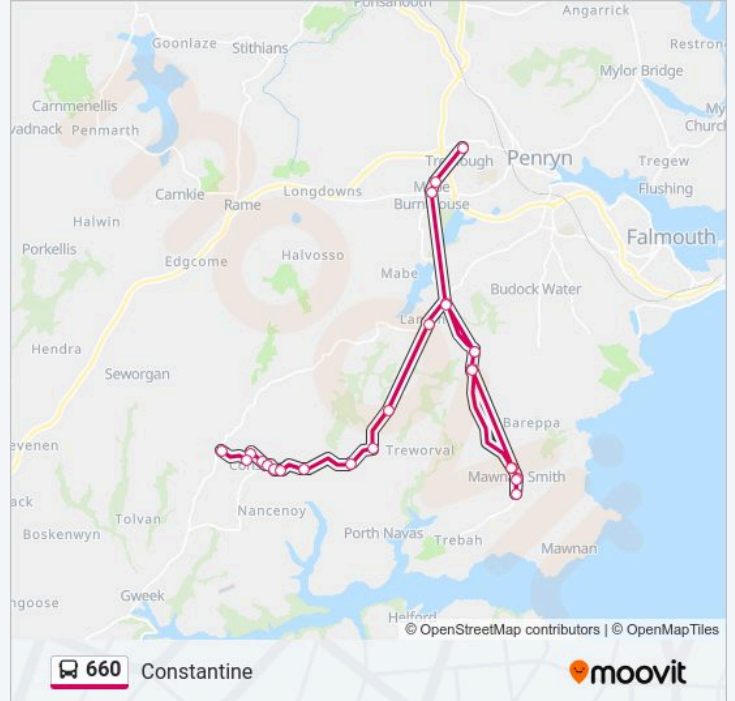

Stops: 26

Trip Duration: 36 min

Line Summary:

Spar, Constantine

Wheal Vyvyan, Constantine

School, Constantine

Ivy Cottage, Constantine

Hillcrest, Constantine

Direction: Gloweth

56 stops

[VIEW LINE SCHEDULE](#)

Penryn Campus Falmouth Univ, Tremough

Packsaddle Estate, Penryn

Harbour View, Penryn

Browns Hill, Penryn

Postbox, Bissom