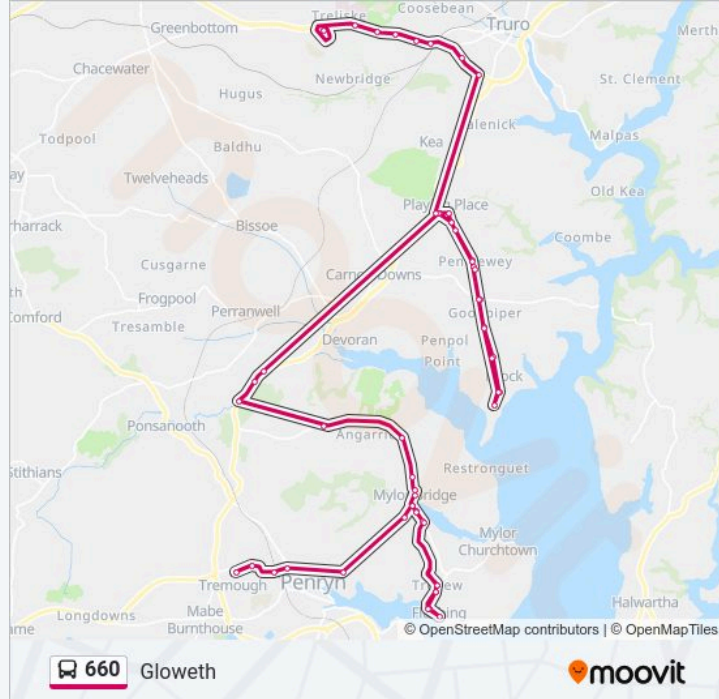

Punchbowl, Penelewey

Halvarras Park, Playing Place

Post Office, Playing Place

Bus Shelter, Playing Place

Green Lane, Truro

Lidl, Truro

County Arms, Highertown

Penwethers Lane, Highertown

All Saints Church, Highertown

Newbridge Turn, Treliske

Lay By, Treliske

Truro College, Gloweth

Direction: Tremough

26 stops

[VIEW LINE SCHEDULE](#)

Hillcrest, Constantine