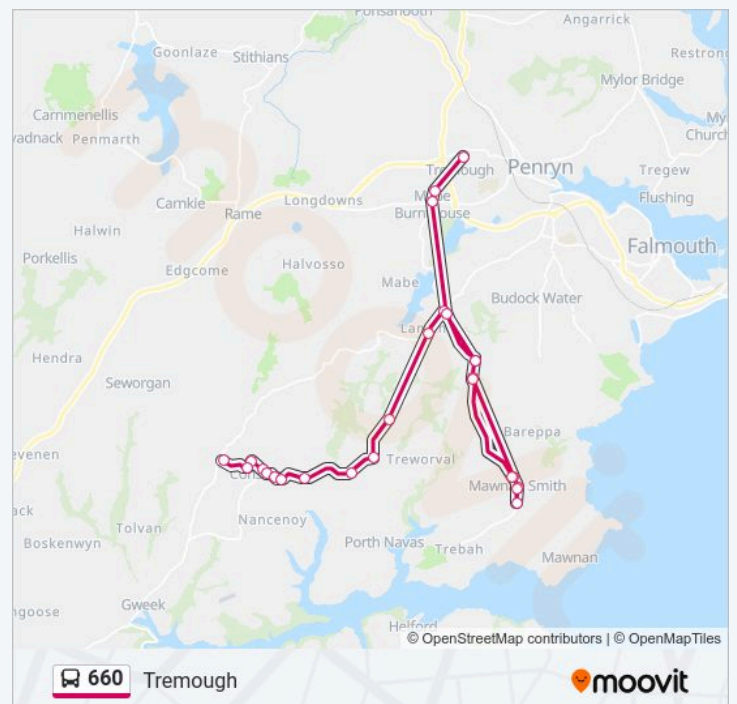

Sunday	Not Operational
Monday	07:00
Tuesday	07:00
Wednesday	07:00
Thursday	07:00
Friday	07:00
Saturday	Not Operational

660 bus Info

Direction: Tremough

Stops: 26

Trip Duration: 37 min

Line Summary:

Bus Shelter, Mabe Burnthouse

Carnsew Close, Mabe Burnthouse

Penryn Campus Falmouth Univ, Tremough

Direction: Tremough

55 stops

[VIEW LINE SCHEDULE](#)

Truro College, Gloweth

Homebase, Treliske

Lay By, Treliske