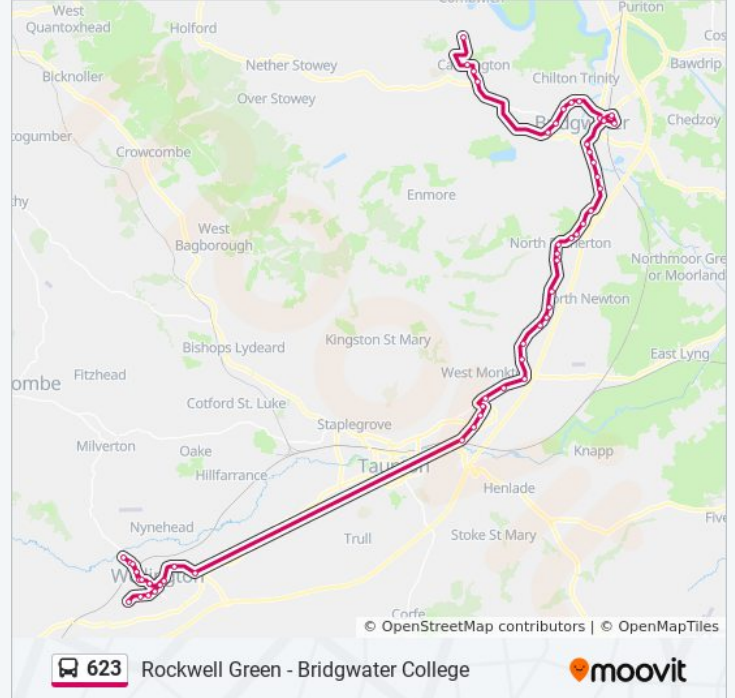

Stops: 60

Trip Duration: 104 min

Line Summary:

Bridgwater Road, North Petherton

Baymead Lane, North Petherton

Verriers, North Petherton

Newton Lane, North Petherton

Shovel Lodge, North Petherton

Tonedale, Wellington

Swallowfield Works, Wellington

Waterloo Road, Wellington

North Street Police Station, Wellington

Three Cups, Wellington

Champford Mews, Wellington

Courtfields School Entrance, Wellington

Walford Lodge, Walford

Walford Cross, Walford

Adsborough Lane, Coombe

Maypole Inn, Adsborough

Knotcroft Lane, Thurloxtton

Moon Lane, Thurloxtton

Shearston Lane, Thurloxtton

A38, North Newton

Trinity Way, Chilton Trinity

Oak Apple Drive, Wembdon

Meadow Rise, Wembdon

Cemetery, Cannington

Post Office, Cannington

Rodway Hill, Cannington

Rodway Farm, Rodway

623 bus time schedules and route maps are available in an offline PDF at moovitapp.com. Use the [Moovit App](#) to see live bus times, train schedule or subway schedule, and step-by-step directions for all public transit in South West.