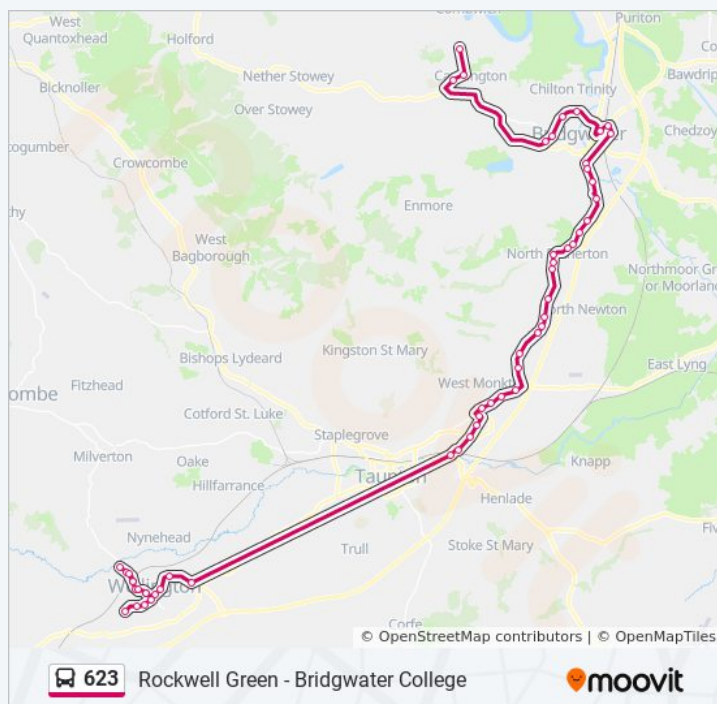

Cadres Farm, Chelston

Corams, Chelston

Railway Bridge, Bathpool

Aldi, Bathpool

The Forge, Bathpool

West Monkton Primary School, Monkton Heathfield

623 bus Time Schedule

Rodway Route Timetable:

Sunday	Not Operational
Monday	07:20
Tuesday	07:20
Wednesday	07:20
Thursday	07:20
Friday	07:20
Saturday	Not Operational

623 bus Info

Direction: Rodway

Stops: 55

Trip Duration: 120 min

Line Summary:

Langaller Lane, Monkton Heathfield

Walford Lodge, Walford

Walford Cross, Walford

Adsborough Lane, Coombe

Maypole Inn, Adsborough

Knotcroft Lane, Thurloxtton

Moon Lane, Thurloxtton

Shearston Lane, Thurloxtton

A38, North Newton