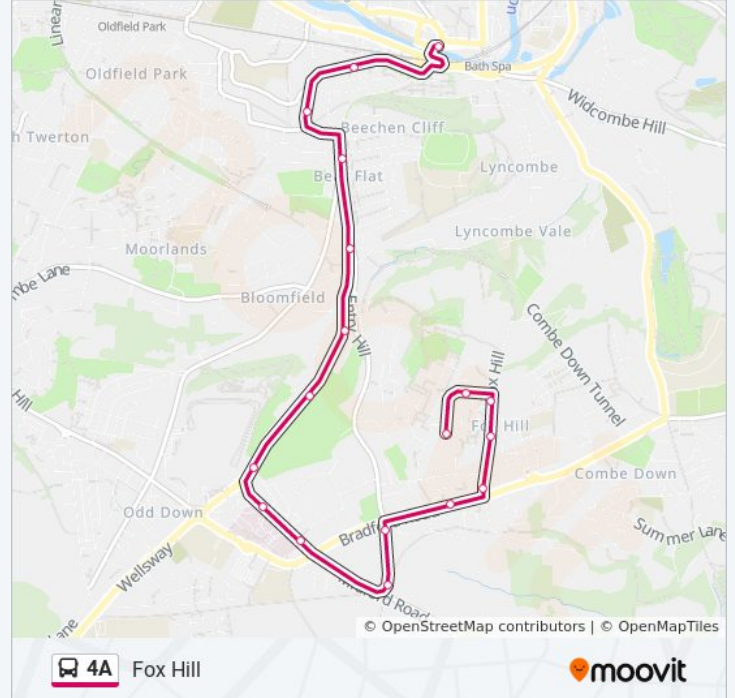

Comfortable Place, Kingsmead

Nile Street, Kingsmead

James Street West, Bath City Centre

James Street West, Bath City Centre

St James's Parade, Bath City Centre

Bus Station, Bath City Centre

St Mary's Buildings, Wells Road

Hayesfield Park, Wells Road

Bear Flat

Devonshire Buildings, Bloomfield

Wellsway, Bloomfield

Wayside, Bloomfield

Odd Down Corner, Odd Down

St Martin's Hospital, Odd Down

St Martin's Court, Odd Down

Cross Keys, Odd Down

Bradford Road, Fox Hill

Bradford Road Shops, Fox Hill

Foxhill House, Fox Hill

Bradford Park, Fox Hill

Queen's Drive, Fox Hill

Meare Road, Fox Hill

Kewstoke Road, Fox Hill

Direction: Weston

34 stops

[VIEW LINE SCHEDULE](#)

Kewstoke Road, Fox Hill

Quantocks, Fox Hill

Foxhill House, Fox Hill

Bradford Road Shops, Fox Hill

Entry Hill, Fox Hill

Cross Keys, Odd Down

4A bus Time Schedule

Weston Route Timetable:

Sunday	07:25 - 19:05
Monday	06:02 - 19:39
Tuesday	06:02 - 19:39
Wednesday	06:02 - 19:39
Thursday	06:02 - 19:39
Friday	06:02 - 19:39
Saturday	06:08 - 19:03