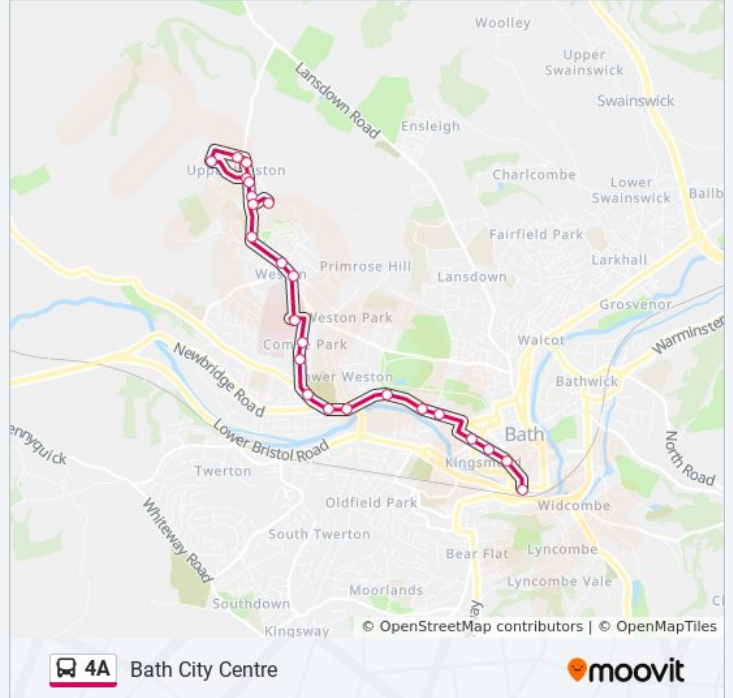

Use the Moovit App to find the closest 4A bus station near you and find out when is the next 4A bus arriving.

Direction: Bath City Centre

24 stops

[VIEW LINE SCHEDULE](#)

- Haviland Park, Weston
- Eastfield Avenue - West, Upper Weston
- Leighton Road, Upper Weston
- Beresford Gardens, Upper Weston
- Napier Road, Upper Weston
- Falconer Road, Upper Weston
- Leighton Road, Upper Weston
- Haviland Grove, Upper Weston
- Deanhill Lane, Weston
- Crown And Anchor, Weston
- Crown Road, Weston
- Royal United Hospital, Combe Park
- Ruh - A&E, Combe Park
- St John'S, Combe Park
- Chelsea Road, Lower Weston
- The Weston, Lower Weston
- Windsor Villas, Lower Weston
- Park Lane, Lower Weston
- Comfortable Place, Kingsmead
- Nile Street, Kingsmead
- James Street West, Bath City Centre

4A bus Info

Direction: Bath City Centre

Stops: 24

Trip Duration: 22 min

Line Summary:

James Street West, Bath City Centre

St James's Parade, Bath City Centre

Bus Station, Bath City Centre

Direction: Fox Hill

41 stops

[VIEW LINE SCHEDULE](#)

Haviland Park, Weston

Eastfield Avenue - West, Upper Weston

Leighton Road, Upper Weston

Beresford Gardens, Upper Weston

Napier Road, Upper Weston

4A bus Info

Direction: Fox Hill

Stops: 41

Trip Duration: 47 min

Line Summary:

Comfortable Place, Kingsmead

Nile Street, Kingsmead

James Street West, Bath City Centre