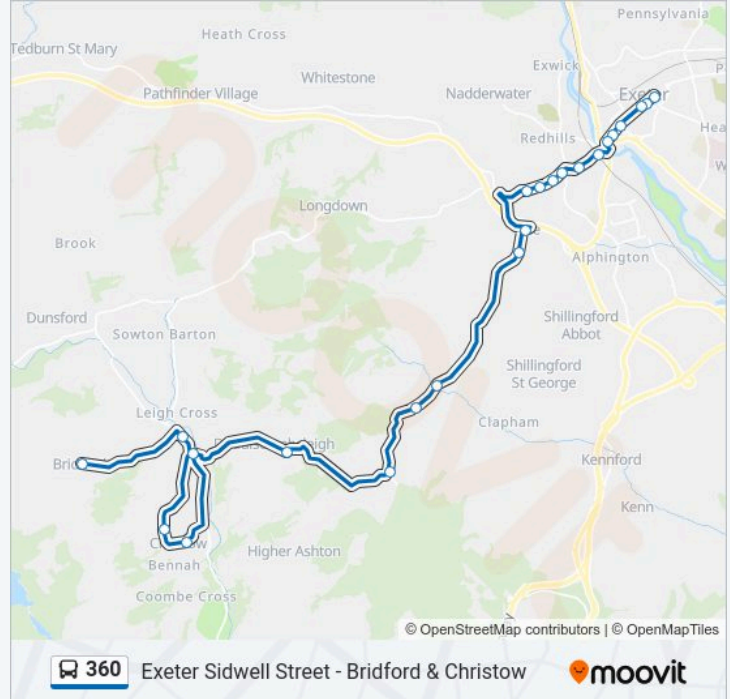

The 360 bus line (Exeter Sidwell Street - Bridford & Christow) has 2 routes. For regular weekdays, their operation hours are:

(1) Bridford: 08:45 - 18:05(2) Exeter City Centre: 07:11 - 14:13

Use the Moovit App to find the closest 360 bus station near you and find out when is the next 360 bus arriving.

**360 bus Info**

**Direction:** Bridford

**Stops:** 23

**Trip Duration:** 57 min

**Line Summary:**

Teign Valley Nurseries, Bridfordmills

Pound Lane, Bridford

### Direction: Exeter City Centre

22 stops

[VIEW LINE SCHEDULE](#)

Church, Christow

Smithay Meadows, Christow

Teign Valley Nurseries, Bridfordmills

Pound Lane, Bridford

Teign Valley Nurseries, Bridfordmills

### 360 bus Info

**Direction:** Exeter City Centre

**Stops:** 22

**Trip Duration:** 45 min

**Line Summary:**