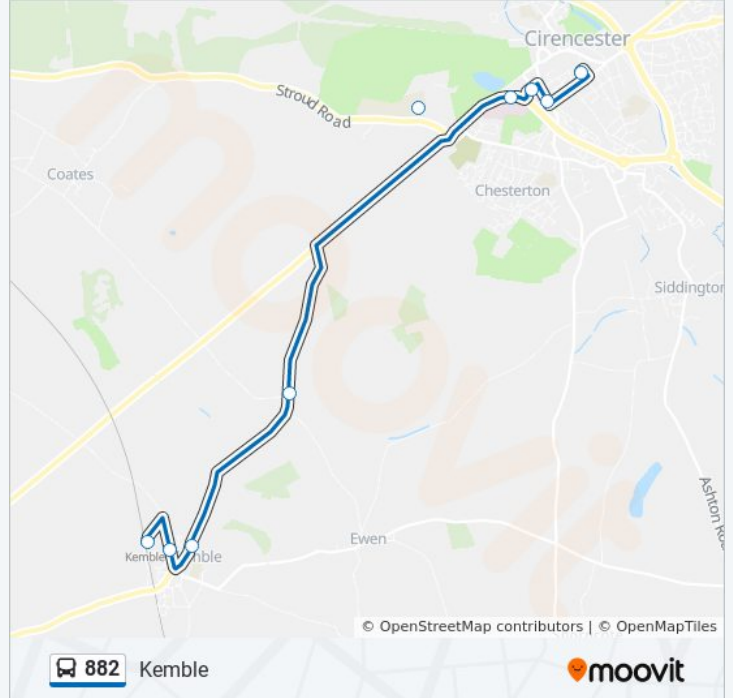

Waitrose Store, Cirencester

Hospital, Cirencester

Deer Park School Grounds, Cirencester

Smerrill Quarry, Kemble

Clayfurlong Grove, Kemble

Post Office, Kemble

Kemble Railway Station, Kemble

**882 bus Time Schedule**

Kemble Route Timetable:

Sunday	Not Operational
Monday	08:35 - 14:05
Tuesday	08:35 - 14:05
Wednesday	08:35 - 14:05
Thursday	08:35 - 14:05
Friday	08:35 - 14:05
Saturday	Not Operational

**882 bus Info**

**Direction:** Kemble

**Stops:** 9

**Trip Duration:** 15 min

**Line Summary:**

**Direction: Tetbury**

36 stops

[VIEW LINE SCHEDULE](#)

- Kingshill School Grounds, Cirencester
- Kingshill Lane, Cirencester
- Pheasant Way, the Beeches
- Churchill Road, the Beeches
- Burford Road, Cirencester
- The Forum, Cirencester
- Phoenix Way, Cirencester
- Waitrose Store, Cirencester
- Hospital, Cirencester
- Deer Park School Grounds, Cirencester
- Chesterton Lane, Cirencester
- Somerford Court, Chesterton
- Oaklands, Chesterton
- Berkeley Road, Chesterton
- Old School Cottages, Somerford Keynes
- The Bakers' Arms, Somerford Keynes
- Telephone Box, Somerford Keynes
- Mill Lane, Somerford Keynes

**882 bus Info**

**Direction:** Tetbury

**Stops:** 36

**Trip Duration:** 31 min

**Line Summary:**

The Cross, Poole Keynes

The Timbrells, Ewen

Primary School, Kemble