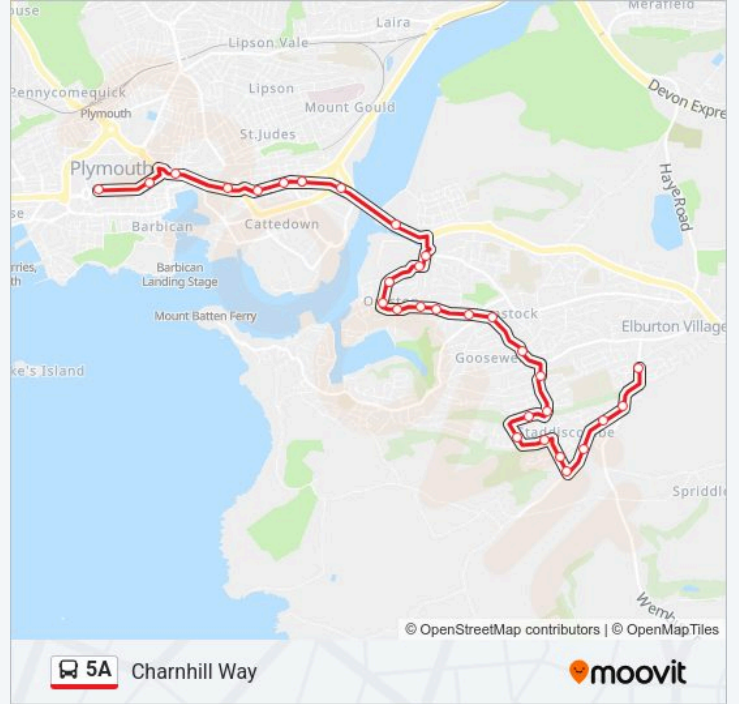

Direction: Charnhill Way

31 stops

[VIEW LINE SCHEDULE](#)

Royal Parade

Viaduct

Exeter Street

Friary Park

Cattedown Roundabout

Higher Stert Terrace

Prince Rock School

Prince Rock School

Plymouth Gate

Sugar Mill

Breakwater Road

Thornycroft Villas

Rollis Park Road

Direction: Charnhill Way

Stops: 31

Trip Duration: 28 min

Line Summary:

Greenhill Close

Challgood Rise

Southgate Avenue

Holmwood Avenue

Lower Park Drive

Social Club

Coleman Drive

Shapleys Gardens

Coltness Road

Charnhill Way

5A bus time schedules and route maps are available in an offline PDF at moovitapp.com. Use the Moovit App to see live bus times, train schedule or subway schedule, and step-by-step directions for all public transit in South West.